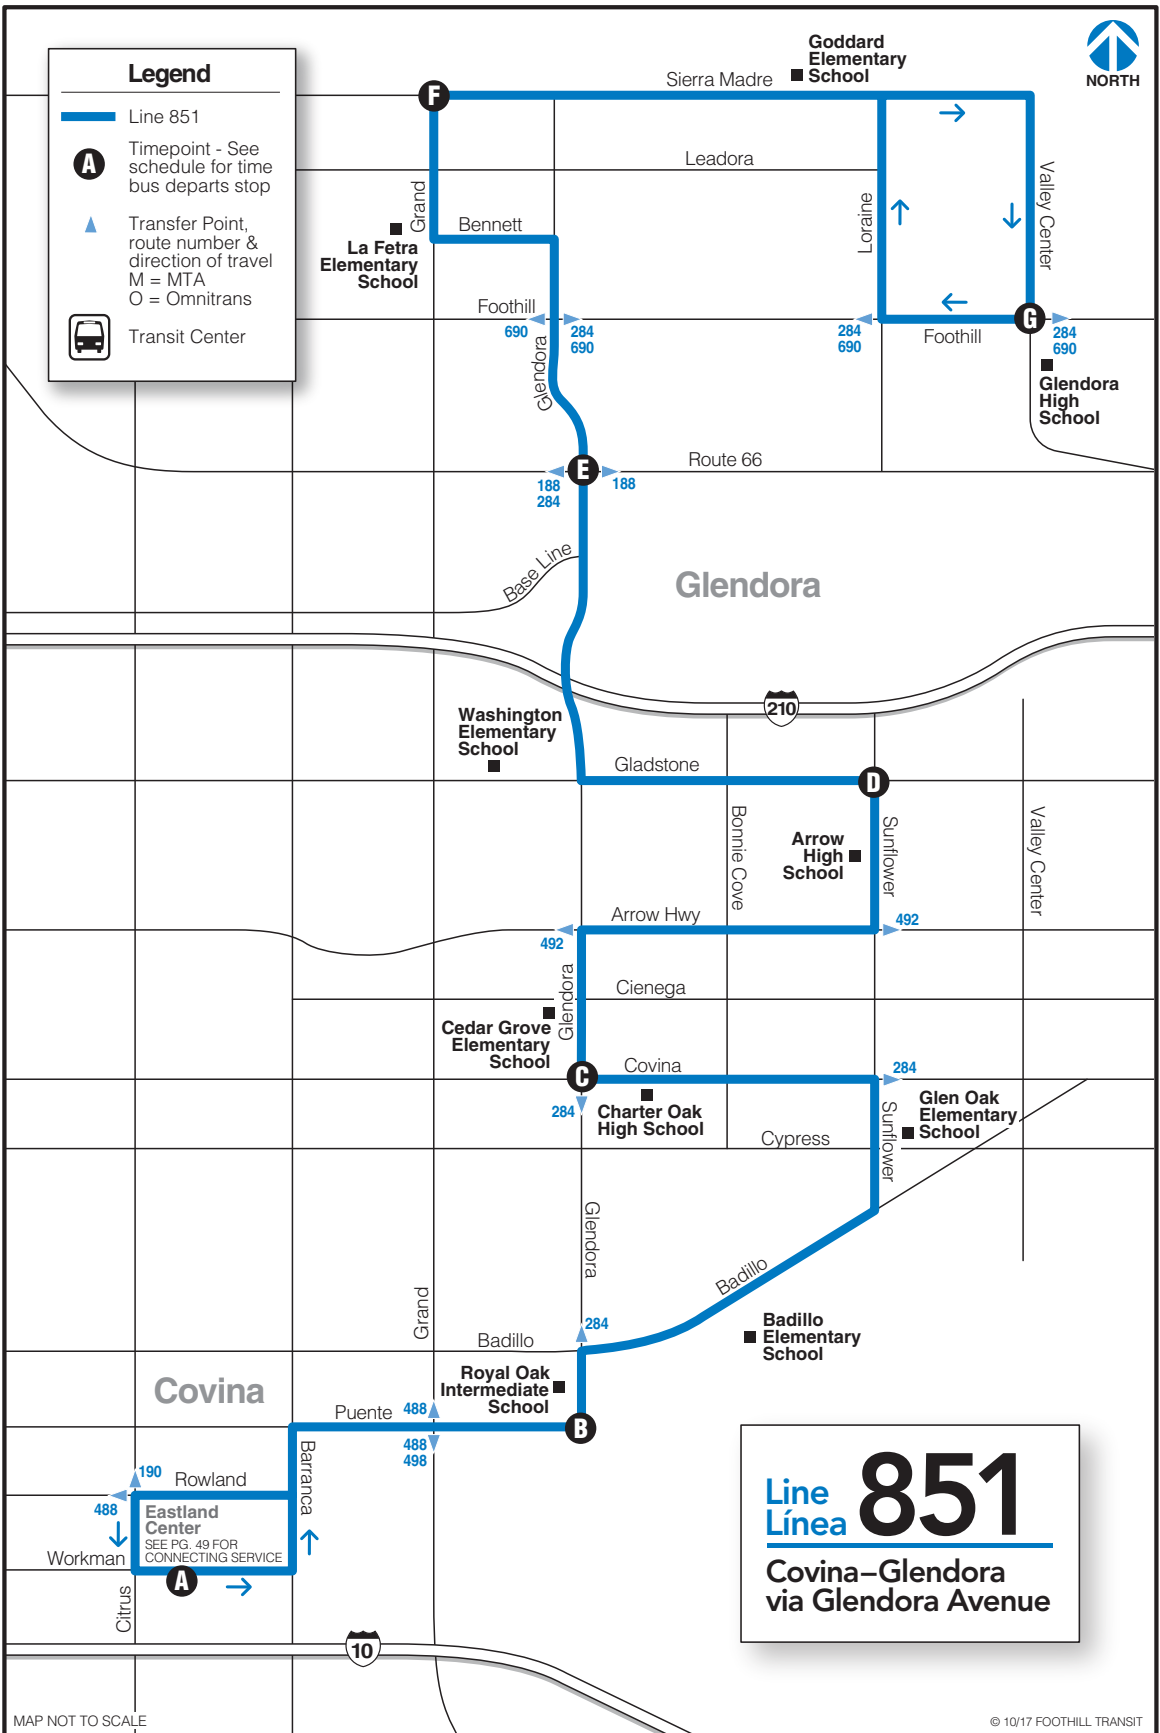

Legend

- Line 851
- A** Timepoint - See schedule for time bus departs stop
- ▲ Transfer Point, route number & direction of travel
M = MTA
O = Omnitrans
- Transit Center

Line 851
Covina–Glendora
via Glendora Avenue

MAP NOT TO SCALE

© 10/17 Foothill Transit

**WEEKDAY
ENTRE SEMANA**

NORTHBOUND/EN DIRECCIÓN NORTE

WEST COVINA TO GLENDORA WEST COVINA HACIA GLENDORA

Eastland Center	Glendora Ave. & Puente Ave.	Glendora Ave. & Covina Blvd.	Sunflower Ave. & Gladstone Ave.	Glendora Ave. & Route 66	Grand Ave. & Sierra Madre Ave.	Foothill Blvd. & Valley Center Ave.
A	B	C	D	E	F	G
7:00	7:08	7:17	7:25	7:31	7:40	7:47
7:30	7:38	7:47	7:55	8:01	8:10	8:17
3:00	3:08	3:17	3:25	3:31	3:40	3:47
3:30	3:38	3:47	3:55	4:01	4:10	4:17
4:30	4:38	4:47	4:55	5:01	5:10	5:17

SOUTHBOUND/EN DIRECCIÓN SUR

GLENDORA TO WEST COVINA GLENDORA HACIA WEST COVINA

Foothill Blvd. & Valley Center Ave.	Grand Ave. & Sierra Madre Ave.	Glendora Ave. & Route 66	Sunflower Ave. & Gladstone Ave.	Glendora Ave. & Covina Blvd.	Glendora Ave. & Puente Ave.	Eastland Center
G	F	E	D	C	B	A
6:30	6:38	6:46	6:53	7:00	7:09	7:18
7:00	7:08	7:16	7:23	7:30	7:39	7:48
2:30	2:41	2:49	2:55	3:02	3:11	3:20
3:30	3:38	3:46	3:52	3:59	4:08	4:17