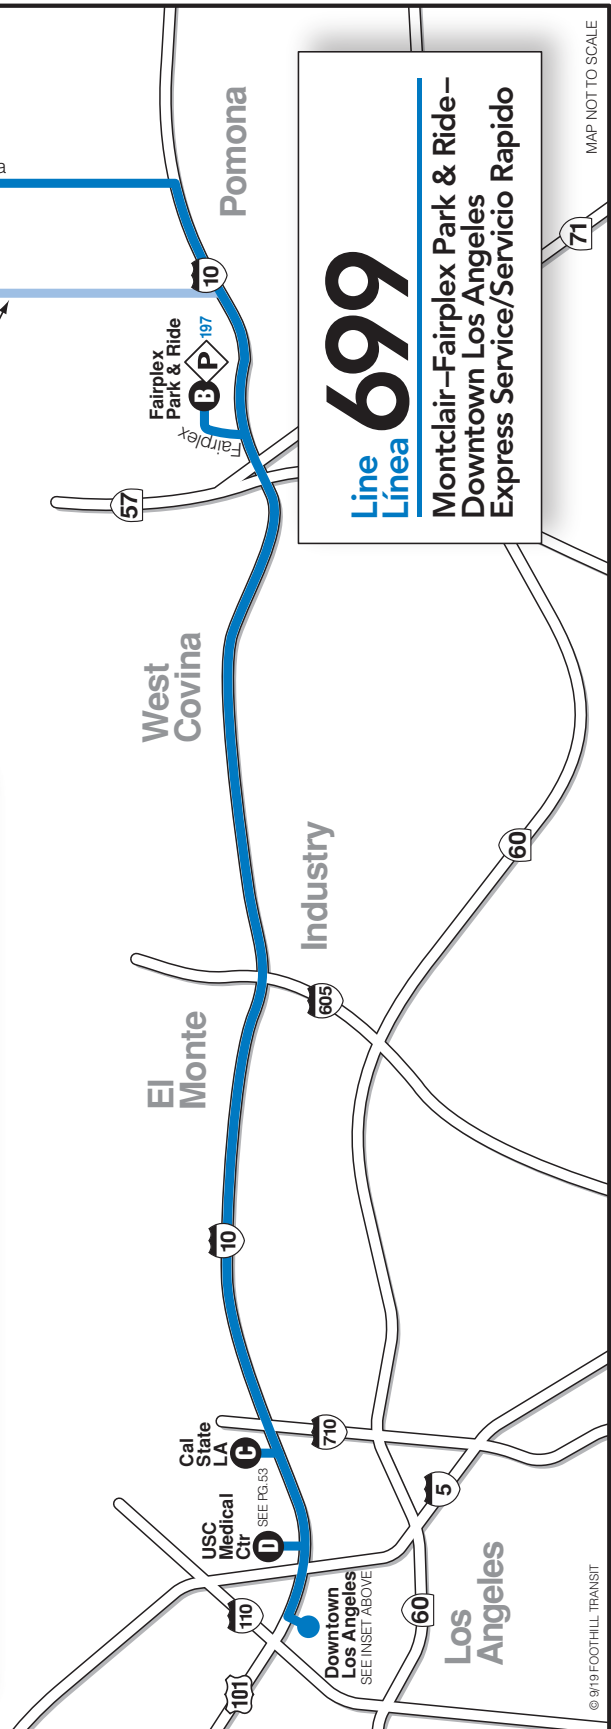

**Fairplex Park & Ride**  
SEE PG. 197

**Line 699**  
**Linea**

**Montclair–Fairplex Park & Ride–  
Downtown Los Angeles  
Express Service/ Servicio Rapido**

MAP NOT TO SCALE

**Legend**

Line 699

Timepoint - See schedule for time bus departs stop

Transfer Point, route number & direction of travel  
M = MTA  
O = Omnitrans

Transit Center

Park & Ride Lot

ALTERNATE ROUTE MAY BE USED DURING TRAFFIC CONGESTION

© 9/19 FOOTHILL TRANSIT

## WESTBOUND/EN DIRECCIÓN OESTE

## EASTBOUND/EN DIRECCIÓN ESTE