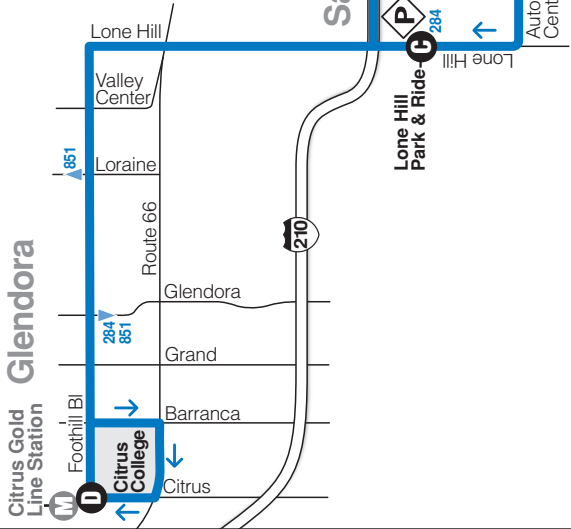

**Line 690**  
 Línea  
 Montclair–Glendora

**Legend**

- Line 690
- Timepoint - See schedule for time bus departs stop
- Transfer Point, route number & direction of travel
- M = MTA
- O = Omnitrans
- Transit Center
- Park & Ride Lot

© 9/19 FOOTHILL TRANSIT

MAP NOT TO SCALE

WESTBOUND/EN DIRECCIÓN OESTE

MONTCLAIR TO GLENDORA  
MONTCLAIR HACIA GLENDORA

Montclair Transit Center <b>A</b>	Claremont Transit Center <b>B</b>	Lone Hill Park & Ride <b>C</b>	Citrus Gold Line Citrus Ave. & Foothill Blvd. <b>D</b>
5:00	5:05	5:25	5:38
5:20	5:25	5:45	5:58
5:35	5:40	6:00	6:13
5:50	5:55	6:15	6:28
6:05	6:10	6:30	6:43
6:20	6:25	6:45	6:58
6:40	6:45	7:05	7:18
7:03	7:08	7:31	7:45
7:20	7:25	7:48	8:02
7:40	7:45	8:08	8:22
8:00	8:05	8:29	8:44
8:20	8:25	8:49	9:04
8:41	8:46	9:10	9:25
9:02	9:07	9:25	9:38

EASTBOUND/EN DIRECCIÓN ESTE

GLENDORA TO MONTCLAIR  
GLENDORA HACIA MONTCLAIR

Citrus Gold Line Citrus Ave. & Foothill Blvd. <b>D</b>	Lone Hill Park & Ride <b>C</b>	Claremont Transit Center <b>B</b>	Montclair Transit Center <b>A</b>
4:08	4:17	4:41	4:54
4:39	4:48	5:12	5:25
5:00	5:09	5:33	5:46
5:20	5:29	5:53	6:06
5:40	5:49	6:13	6:26
6:15	6:24	6:42	6:56
6:45	6:54	7:12	7:26
7:15	7:24	7:42	7:56
7:45	7:54	8:12	8:26
8:15	8:24	8:42	8:56