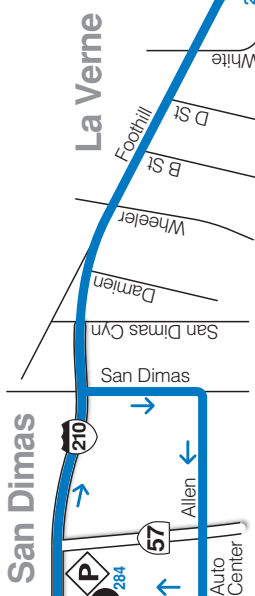

**Line 690**  
 Línea  
 Montclair–Glendora

**Legend**

- Line 690
- Timepoint - See schedule for time bus departs stop
- Transfer Point, route number & direction of travel
- M = MTA
- O = Omnitrans
- Transit Center
- Park & Ride Lot

© 9/19 FOOTHILL TRANSIT

MAP NOT TO SCALE

WESTBOUND/EN DIRECCIÓN OESTE

MONTCLAIR TO GLENDORA  
MONTCLAIR HACIA GLENDORA

Montclair Transit Center <b>A</b>	Claremont Transit Center <b>B</b>	Lone Hill Park & Ride <b>C</b>	Citrus Gold Line Citrus Ave. & Foothill Blvd. <b>D</b>
5:00	5:05	5:25	5:38
5:20	5:25	5:45	5:58
5:35	5:40	6:00	6:13
5:50	5:55	6:15	6:28
6:05	6:10	6:30	6:43
6:20	6:25	6:45	6:58
6:40	6:45	7:05	7:18
7:03	7:08	7:31	7:45
7:20	7:25	7:48	8:02
7:40	7:45	8:08	8:22
8:00	8:05	8:29	8:44
8:20	8:25	8:49	9:04
8:41	8:46	9:10	9:25
9:02	9:07	9:25	9:38

EASTBOUND/EN DIRECCIÓN ESTE

GLENDORA TO MONTCLAIR  
GLENDORA HACIA MONTCLAIR

Citrus Gold Line Citrus Ave. & Foothill Blvd. <b>D</b>	Lone Hill Park & Ride <b>C</b>	Claremont Transit Center <b>B</b>	Montclair Transit Center <b>A</b>
4:08	4:17	4:41	4:54
4:39	4:48	5:12	5:25
5:00	5:09	5:33	5:46
5:20	5:29	5:53	6:06
5:40	5:49	6:13	6:26
6:15	6:24	6:42	6:56
6:45	6:54	7:12	7:26
7:15	7:24	7:42	7:56
7:45	7:54	8:12	8:26
8:15	8:24	8:42	8:56