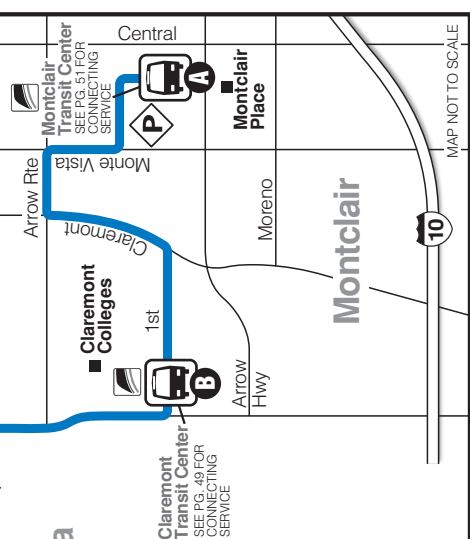

**Line 690**  
 Línea  
 Montclair–Glendora

**Legend**

- Line 690
- Timepoint - See schedule for time bus departs stop
- Transfer Point, route number & direction of travel
- M = MTA
- O = Omnitrans
- Transit Center
- Park & Ride Lot

© 9/19 FOOTHILL TRANSIT

MAP NOT TO SCALE

WESTBOUND/EN DIRECCIÓN OESTE

MONTCLAIR TO GLENDORA  
MONTCLAIR HACIA GLENDORA

Montclair Transit Center <b>A</b>	Claremont Transit Center <b>B</b>	Lone Hill Park & Ride <b>C</b>	Citrus Gold Line Citrus Ave. & Foothill Blvd. <b>D</b>
5:00	5:05	5:25	5:38
5:20	5:25	5:45	5:58
5:35	5:40	6:00	6:13
5:50	5:55	6:15	6:28
6:05	6:10	6:30	6:43
6:20	6:25	6:45	6:58
6:40	6:45	7:05	7:18
7:03	7:08	7:31	7:45
7:20	7:25	7:48	8:02
7:40	7:45	8:08	8:22
8:00	8:05	8:29	8:44
8:20	8:25	8:49	9:04
8:41	8:46	9:10	9:25
9:02	9:07	9:25	9:38

EASTBOUND/EN DIRECCIÓN ESTE

GLENDORA TO MONTCLAIR  
GLENDORA HACIA MONTCLAIR

Citrus Gold Line Citrus Ave. & Foothill Blvd. <b>D</b>	Lone Hill Park & Ride <b>C</b>	Claremont Transit Center <b>B</b>	Montclair Transit Center <b>A</b>
4:08	4:17	4:41	4:54
4:39	4:48	5:12	5:25
5:00	5:09	5:33	5:46
5:20	5:29	5:53	6:06
5:40	5:49	6:13	6:26
6:15	6:24	6:42	6:56
6:45	6:54	7:12	7:26
7:15	7:24	7:42	7:56
7:45	7:54	8:12	8:26
8:15	8:24	8:42	8:56