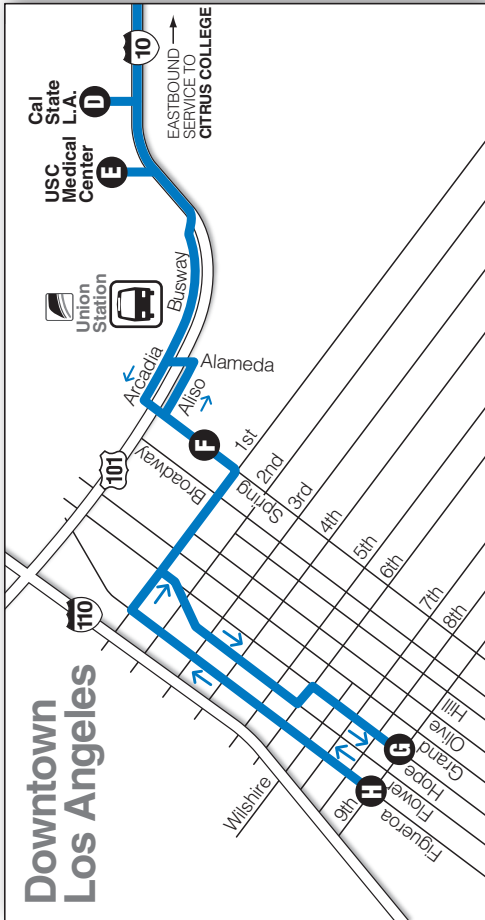

Line 498 Línea

Glendora–West Covina
Downtown Los Angeles
Express Service/Servicio Rapido

Legend

- Line 498
- Timepoint - See schedule for time bus departs stop
- Transfer Point, route number, & direction of travel
M = MTA
O = Omnitrans
- Transit Center
- Park & Ride Lot

Downtown Los Angeles
SEE INSET ABOVE

Cal State L.A.

USC Medical Center

Glendora

West Covina

Covina

MAP NOT TO SCALE

© 2/19 FOOTHILL TRANSIT