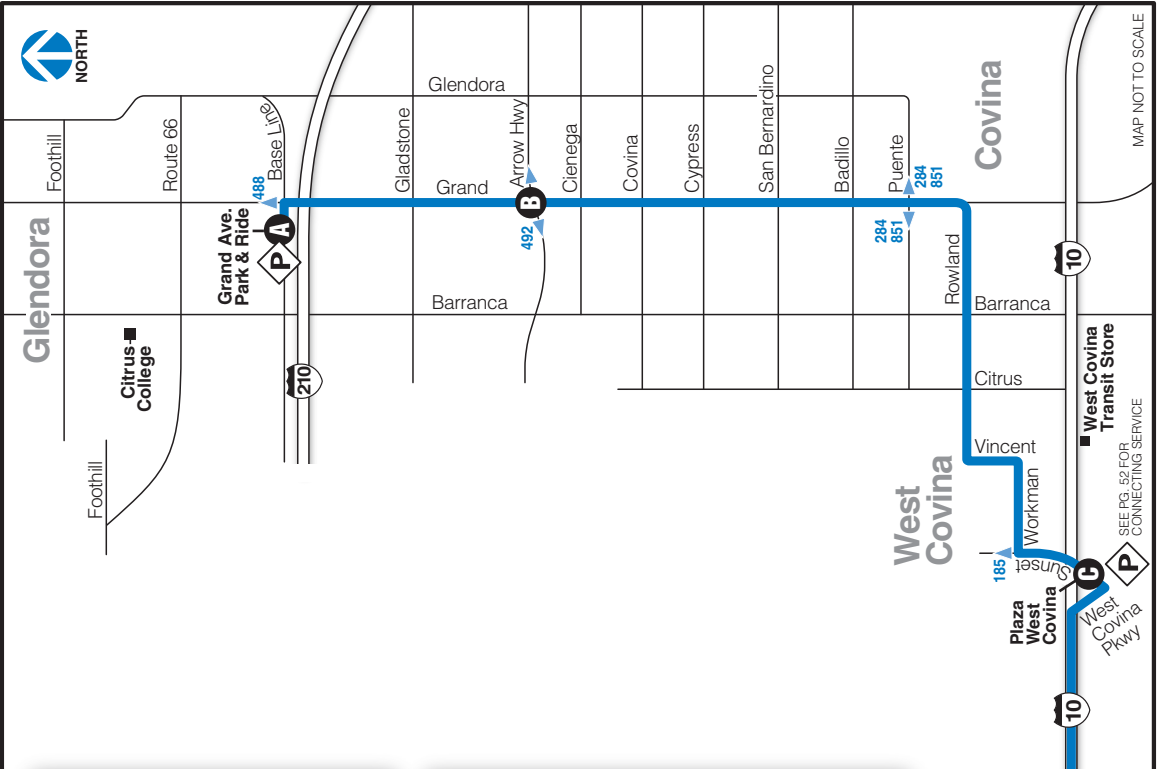

Line 498 Línea

Glendora–West Covina
Downtown Los Angeles
Express Service/Servicio Rapido

Legend

- Line 498
- Timepoint - See schedule for time bus departs stop
- Transfer Point, route number, & direction of travel
M = MTA
O = Omnitrans
- Transit Center
- Park & Ride Lot

Downtown Los Angeles
SEE INSET ABOVE

Cal State L.A.

USC Medical Center

Glendora

West Covina

Covina

MAP NOT TO SCALE

© 2/19 FOOTHILL TRANSIT