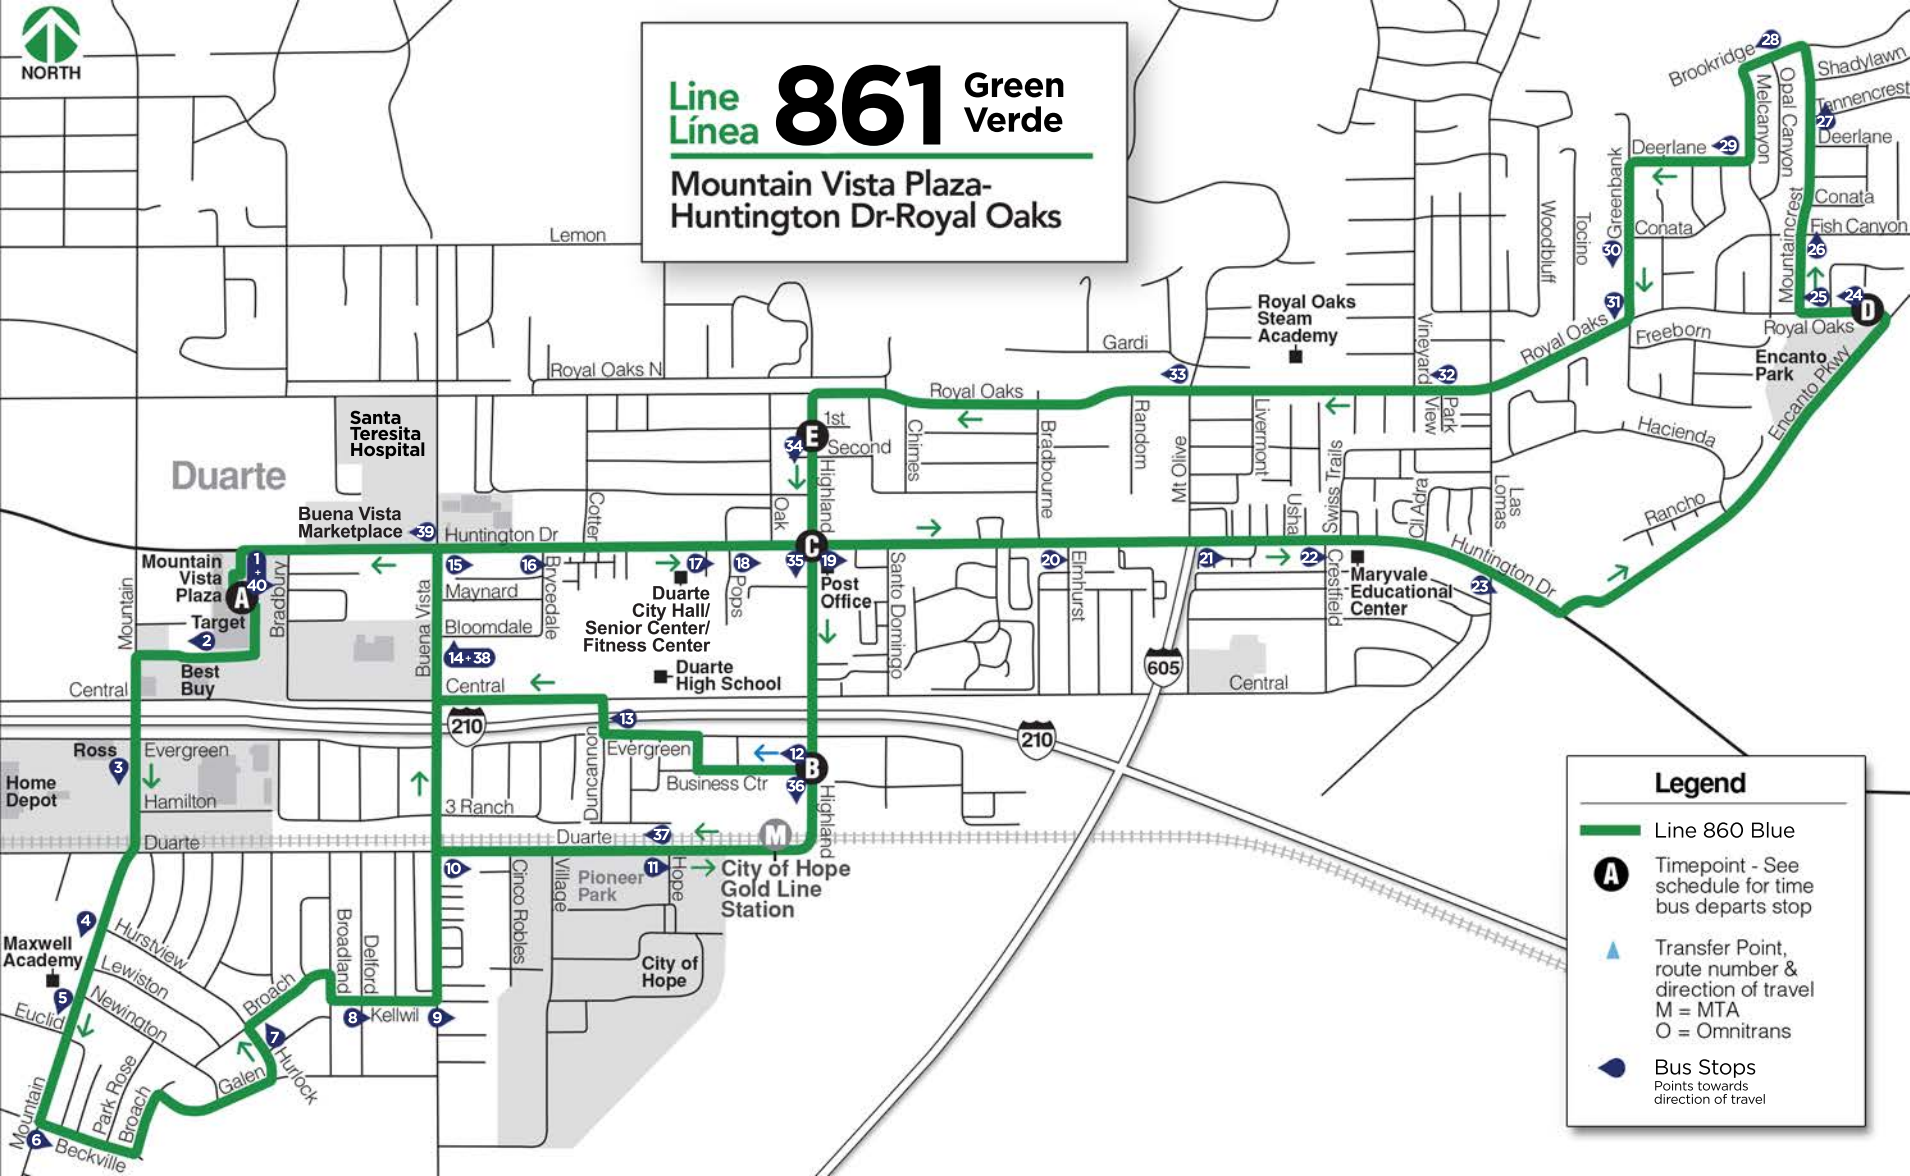

Line 861 Green Verde

Mountain Vista Plaza-Huntington Dr-Royal Oaks

Legend

- Line 860 Blue
- A** Timepoint - See schedule for time bus departs stop
- ▲ Transfer Point, route number & direction of travel
M = MTA
O = Omnitrans
- Bus Stops
Points towards direction of travel

861

Green-Verde

**WEEKDAY
ENTRE SEMANA**

This line does not operate on Sunday or holidays.
Esta línea no opera los domingos ni días festivos.

Mountain Vista Plaza	Business Ctr Dr. & Highland Ave.	Huntington Dr. & Highland Ave.	Royal Oaks Dr. & Encanto Pkwy.	Highland Ave. & 1 st St.	Mountain Vista Plaza
A	B	C	D	E	A
5:40	5:51	6:01	6:07	6:17	6:30
6:40	6:51	7:01	7:07	7:17	7:30
7:40	7:51	8:01	8:07	8:17	8:30
8:40	8:51	9:01	9:07	9:17	9:30
9:40	9:51	10:01	10:07	10:17	10:30
10:40	10:51	11:01	11:07	11:17	11:30
11:40	11:51	12:01	12:07	12:17	12:30
12:40	12:51	1:01	1:07	1:17	1:30
1:40	1:51	2:01	2:07	2:17	2:30
2:40	2:51	3:01	3:07	3:17	3:30
3:40	3:51	4:01	4:07	4:17	4:30
4:40	4:51	5:01	5:07	5:17	5:30
5:40	5:51	6:01	6:07	6:17	6:30
6:40	6:51	7:01	7:07	7:17	7:30

LIGHT TYPE = AM

BOLD TYPE = PM

861

Green-Verde

SATURDAY
SÁBADOThis line does not operate on Sunday or holidays.
Esta línea no opera los domingos ni días festivos.

Mountain Vista Plaza	Business Ctr Dr. & Highland Ave.	Huntington Dr. & Highland Ave.	Royal Oaks Dr. & Encanto Pkwy.	Highland Ave. & 1 st St.	Mountain Vista Plaza
----------------------	----------------------------------	--------------------------------	--------------------------------	-------------------------------------	----------------------

A	B	C	D	E	A
7:40	7:51	8:01	8:07	8:17	8:30
8:40	8:51	9:01	9:07	9:17	9:30
9:40	9:51	10:01	10:07	10:17	10:30
10:40	10:51	11:01	11:07	11:17	11:30
11:40	11:51	12:01	12:07	12:17	12:30
12:40	12:51	1:01	1:07	1:17	1:30
1:40	1:51	2:01	2:07	2:17	2:30
2:40	2:51	3:01	3:07	3:17	3:30
3:40	3:51	4:01	4:07	4:17	4:30
4:40	4:51	5:01	5:07	5:17	5:30
5:40	5:51	6:01	6:07	6:17	6:30
6:40	6:51	7:01	7:07	7:17	7:30