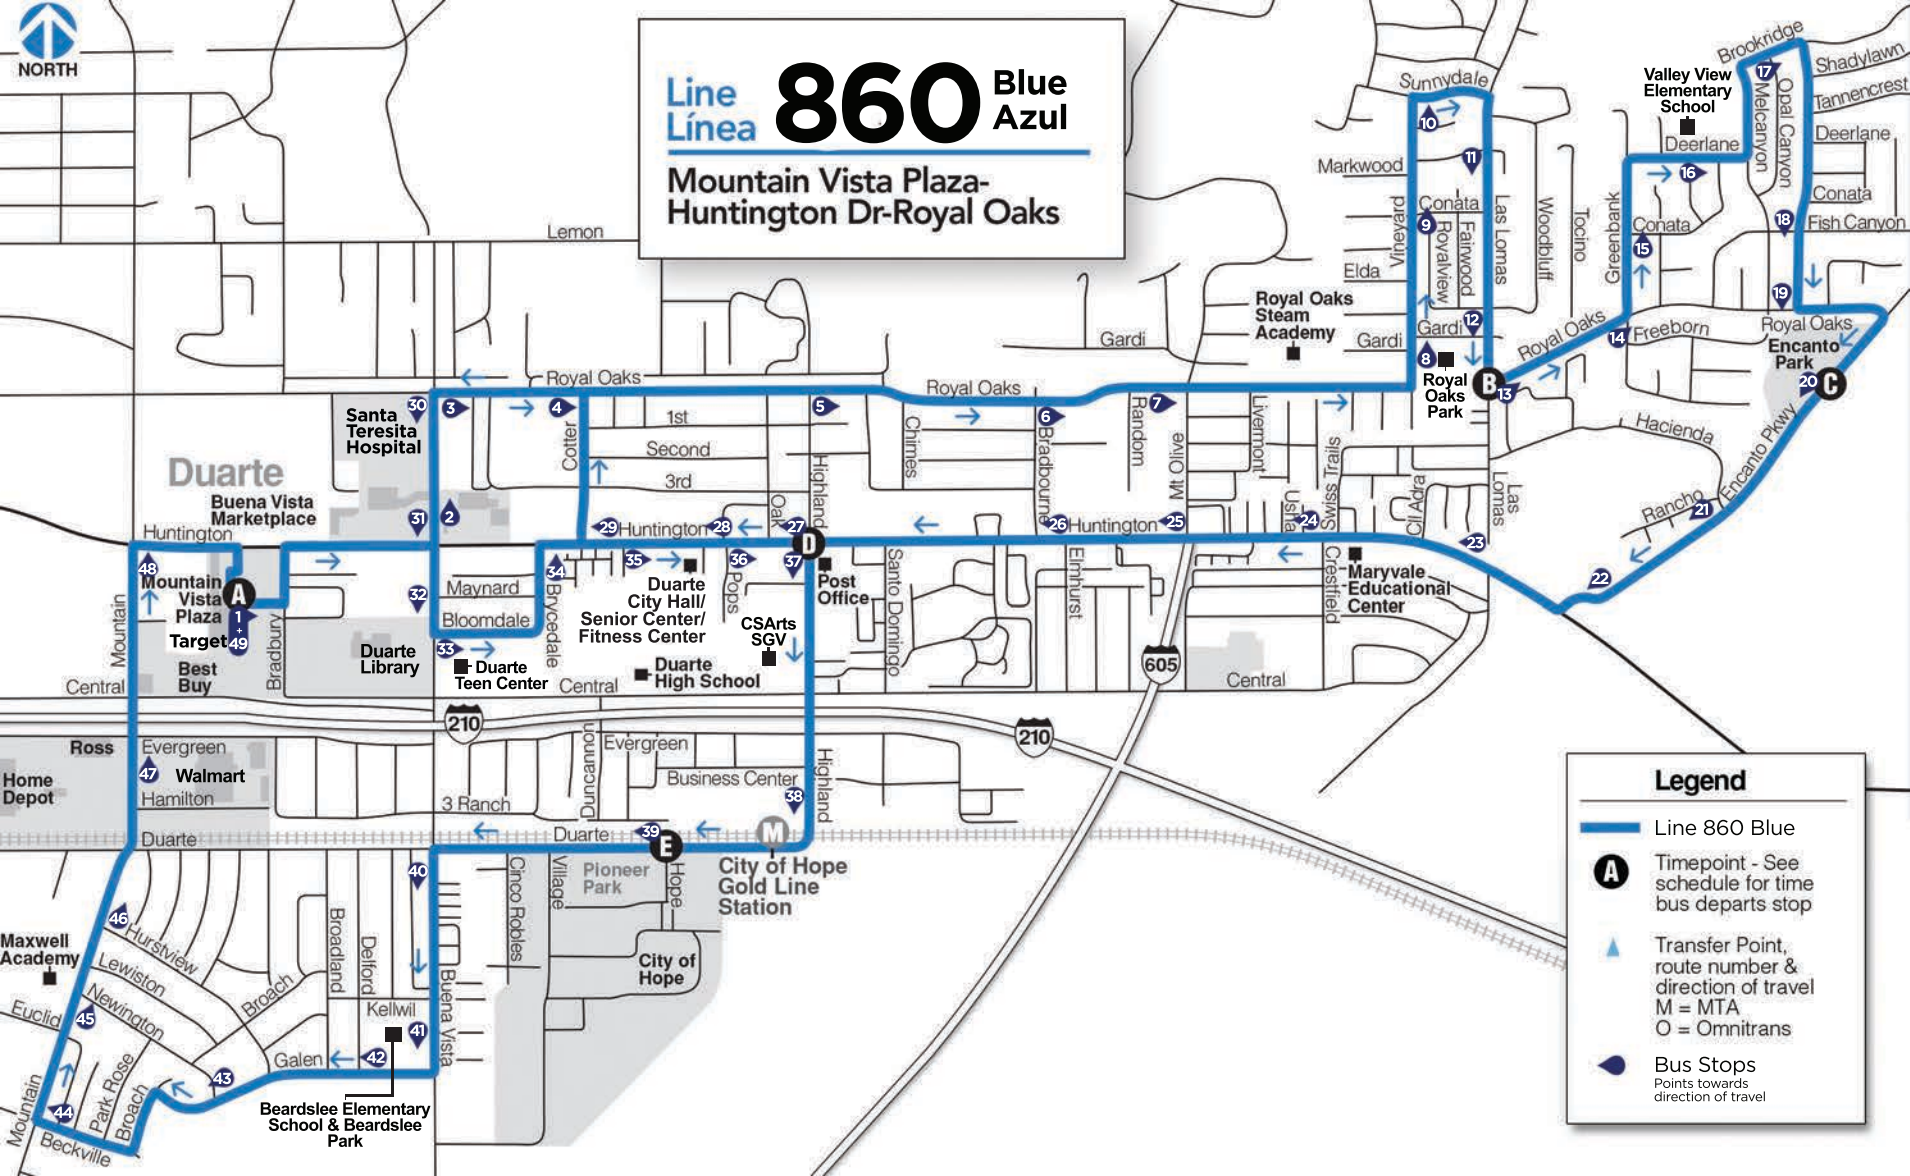

Line 860 Blue Azul

Mountain Vista Plaza-Huntington Dr-Royal Oaks

Legend

- Line 860 Blue
- Timepoint - See schedule for time bus departs stop
- Transfer Point, route number & direction of travel
M = MTA
O = Omnitrans
- Bus Stops
Points towards direction of travel

860

Blue-Azul

WEEKDAY
ENTRE SEMANA

This line does not operate on weekends or holidays.
Esta línea no opera los fines de semana o días festivos.

	Mountain Vista Plaza	Royal Oaks Dr. & Las Lomas Rd.	Encanto Park	Huntington Dr. & Highland Ave.	City of Hope Medical Center	Mountain Vista Plaza
	A	B	C	D	E	A
	6:25	6:32	6:41	6:51	7:02	7:15
	7:25	7:32	7:41	7:51	8:02	8:15
	8:25	8:32	8:41	8:51	9:02	9:15
	9:25	9:32	9:41	9:51	10:02	10:15
	10:25	10:32	10:41	10:51	11:02	11:15
	11:25	11:32	11:41	11:51	12:02	12:15
	12:25	12:32	12:41	12:51	1:02	1:15
	1:25	1:32	1:41	1:51	2:02	2:15
	2:25	2:32	2:41	2:51	3:02	3:15
	3:25	3:32	3:41	3:51	4:02	4:15
	4:25	4:32	4:41	4:51	5:02	5:15
	5:25	5:32	5:41	5:51	6:02	6:15

LIGHT TYPE = AM

BOLD TYPE = PM