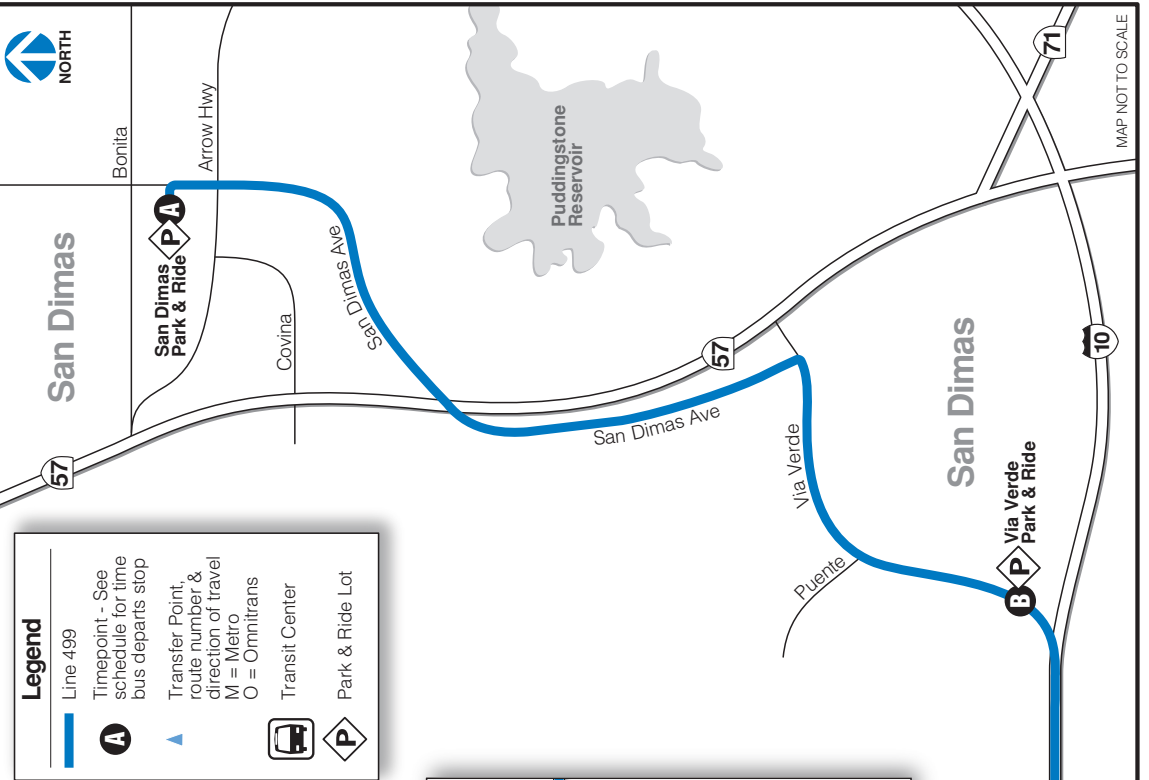

Line 499

Línea

San Dimas Park & Ride –
Via Verde Park & Ride –
Downtown Los Angeles
Express Service/Servicio Rapido

Legend

Line 499

Timepoint - See schedule for time bus departs stop

Transfer Point, route number & direction of travel
M = Metro
O = Omnitrans

A Timepoint - See schedule for time bus departs stop

▲ Transfer Point, route number & direction of travel
M = Metro
O = Omnitrans

Transit Center

Park & Ride Lot

Downtown Los Angeles
SEE INSET ABOVE

USC Medical Center
SEE PG.53

Cal State L.A.
SEE PG.53

WESTBOUND/EN DIRECCIÓN OESTE

**SAN DIMAS TO LOS ANGELES
SAN DIMAS HACIA LOS ANGELES**

San Dimas Park & Ride A	Via Verde Park & Ride B	Cal State L.A. C	USC Medical Center D	Spring St. & 1st St. E	Hope St. & 9th St. F
5:11	5:20	5:46	5:49	5:55	6:07
5:24	5:33	5:59	6:02	6:09	6:21
5:36	5:45	6:12	6:15	6:22	6:34
5:48	5:57	6:25	6:28	6:35	6:47
6:00	6:10	6:38	6:41	6:48	7:00
6:12	6:22	6:50	6:53	7:00	7:12
6:24	6:34	7:02	7:05	7:12	7:24
6:34	6:45	7:15	7:18	7:25	7:37
6:43	6:54	7:25	7:28	7:35	7:47
6:51	7:02	7:34	7:37	7:44	7:56
7:02	7:13	7:45	7:48	7:55	8:08
7:16	7:27	7:59	8:02	8:10	8:23
7:32	7:43	8:15	8:18	8:26	8:39
7:46	7:57	8:29	8:32	8:40	8:53
8:06	8:17	8:49	8:52	9:00	9:13

EASTBOUND/EN DIRECCIÓN ESTE

**LOS ANGELES TO SAN DIMAS
LOS ANGELES HACIA SAN DIMAS**

Figueroa St. & 9th St. G	Spring St. & 1st St. E	USC Medical Center D	Cal State L.A. C	Via Verde Park & Ride B	San Dimas Park & Ride A
2:48	3:01	3:09	3:13	3:49	3:58
3:15	3:28	3:36	3:40	4:18	4:27
3:45	3:58	4:06	4:10	4:50	4:59
4:04	4:20	4:28	4:32	5:12	5:21
4:13	4:29	4:37	4:41	5:21	5:30
4:22	4:39	4:47	4:51	5:31	5:40
4:33	4:50	4:58	5:02	5:42	5:51
4:42	4:59	5:07	5:11	5:51	6:00
4:52	5:10	5:18	5:22	6:02	6:11
5:03	5:21	5:29	5:33	6:13	6:22
5:17	5:35	5:43	5:47	6:27	6:36
5:33	5:51	5:59	6:03	6:40	6:49
5:49	6:07	6:15	6:19	6:53	7:02
6:11	6:29	6:37	6:41	7:13	7:22
6:43	6:59	7:07	7:11	7:43	7:52