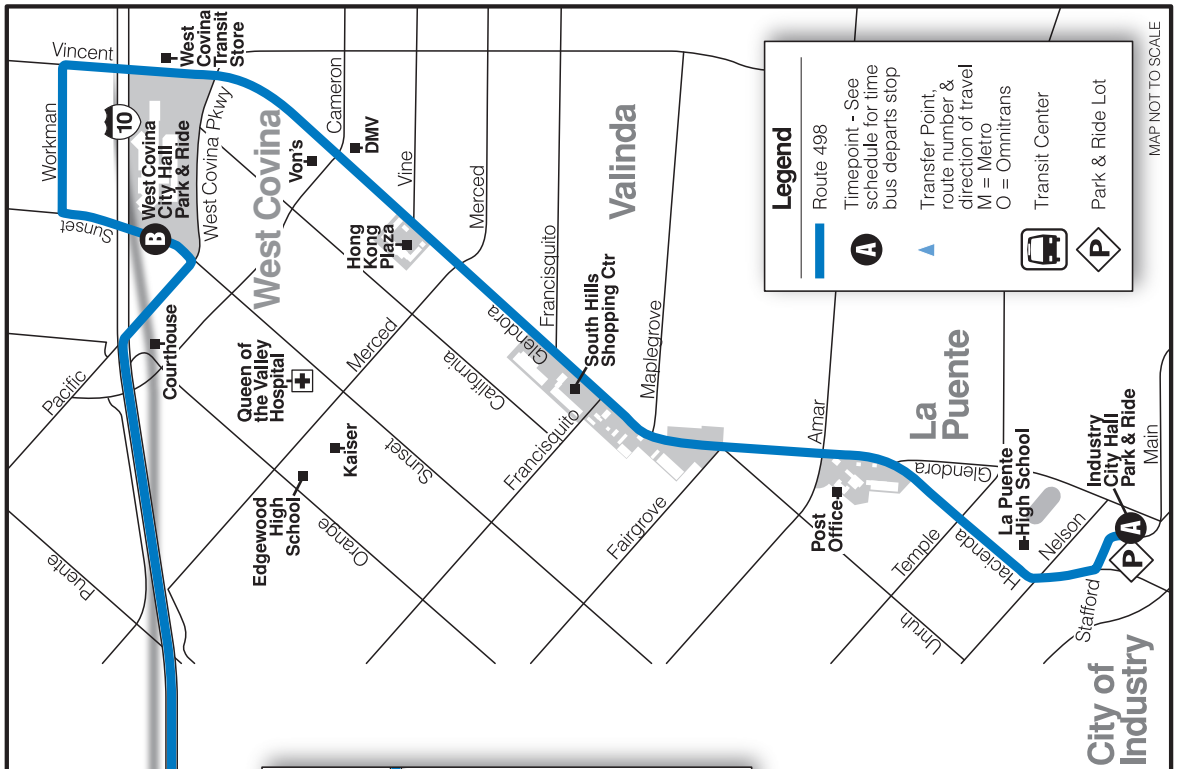

# Downtown Los Angeles

USC Medical Center  
Cal State L.A.

SEE INSET BELOW

**Legend**

- Route 498
- Timepoint - See schedule for time bus departs stop
- Transfer Point, route number & direction of travel  
M = Metro  
O = Omnitrans
- Transit Center
- Park & Ride Lot

**Line 498**  
**Línea**

**City of Industry – West Covina  
Downtown Los Angeles  
Express Service/Servicio Rapido**

MAP NOT TO SCALE

© 3/20 FOOTHILL TRANSIT

## WESTBOUND/EN DIRECCIÓN OESTE

### INDUSTRY TO LOS ANGELES INDUSTRY HACIA LOS ANGELES

Industry City Hall Park & Ride	West Covina City Hall Park & Ride	Cal State L.A.	USC Medical Center	Spring St. & 1st St.	Hope St. & 9th St.
<b>A</b>	<b>B</b>	<b>C</b>	<b>D</b>	<b>E</b>	<b>F</b>
.....	4:44	5:01	5:04	5:10	5:22
4:49	5:04	5:21	5:24	5:30	5:42
.....	5:19	5:36	5:39	5:45	5:57
5:15	5:30	5:47	5:50	5:56	6:08
.....	5:43	6:00	6:05	6:17	6:29
5:37	5:52	6:11	6:16	6:28	6:40
.....	6:01	6:21	6:26	6:38	6:50
5:53	6:09	6:29	6:34	6:46	6:58
.....	6:17	6:37	6:42	6:54	7:06
6:09	6:25	6:45	6:50	7:02	7:14
.....	6:36	6:56	7:01	7:13	7:25
6:30	6:46	7:08	7:13	7:25	7:37
.....	6:54	7:20	7:25	7:37	7:49
6:44	7:00	7:28	7:33	7:45	7:57
.....	7:08	7:36	7:41	7:53	8:05
.....	7:16	7:44	7:49	8:01	8:13
6:58	7:23	7:51	7:56	8:08	8:20
.....	7:31	7:59	8:04	8:16	8:28
7:12	7:38	8:06	8:11	8:23	8:35
.....	7:45	8:12	8:17	8:29	8:41
.....	7:53	8:20	8:25	8:37	8:49
7:34	8:00	8:26	8:31	8:43	8:55
.....	8:08	8:34	8:39	8:51	9:03
7:50	8:15	8:41	8:46	8:58	9:10
8:00	8:25	8:51	8:56	9:08	9:20
.....	8:34	9:00	9:05	9:17	9:29
8:20	8:45	9:11	9:16	9:28	9:40