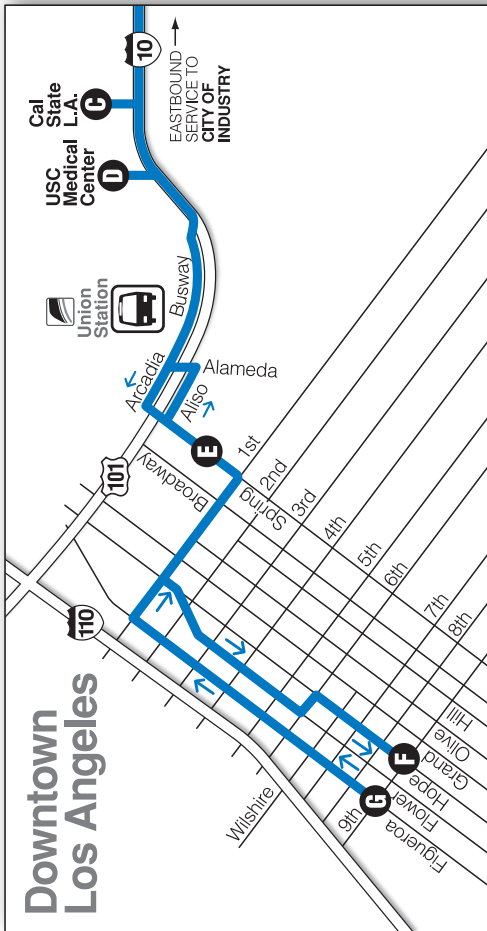

# Downtown Los Angeles

USC Medical Center  
Cal State L.A.

SEE INSET BELOW

**Legend**

- Route 498
- Timepoint - See schedule for time bus departs stop
- Transfer Point, route number & direction of travel  
M = Metro  
O = Omnitrans
- Transit Center
- Park & Ride Lot

**Line 498**  
**Línea**

**City of Industry – West Covina  
Downtown Los Angeles  
Express Service/Servicio Rapido**

MAP NOT TO SCALE

© 3/20 FOOTHILL TRANSIT

## WESTBOUND/EN DIRECCIÓN OESTE

## EASTBOUND/EN DIRECCIÓN ESTE