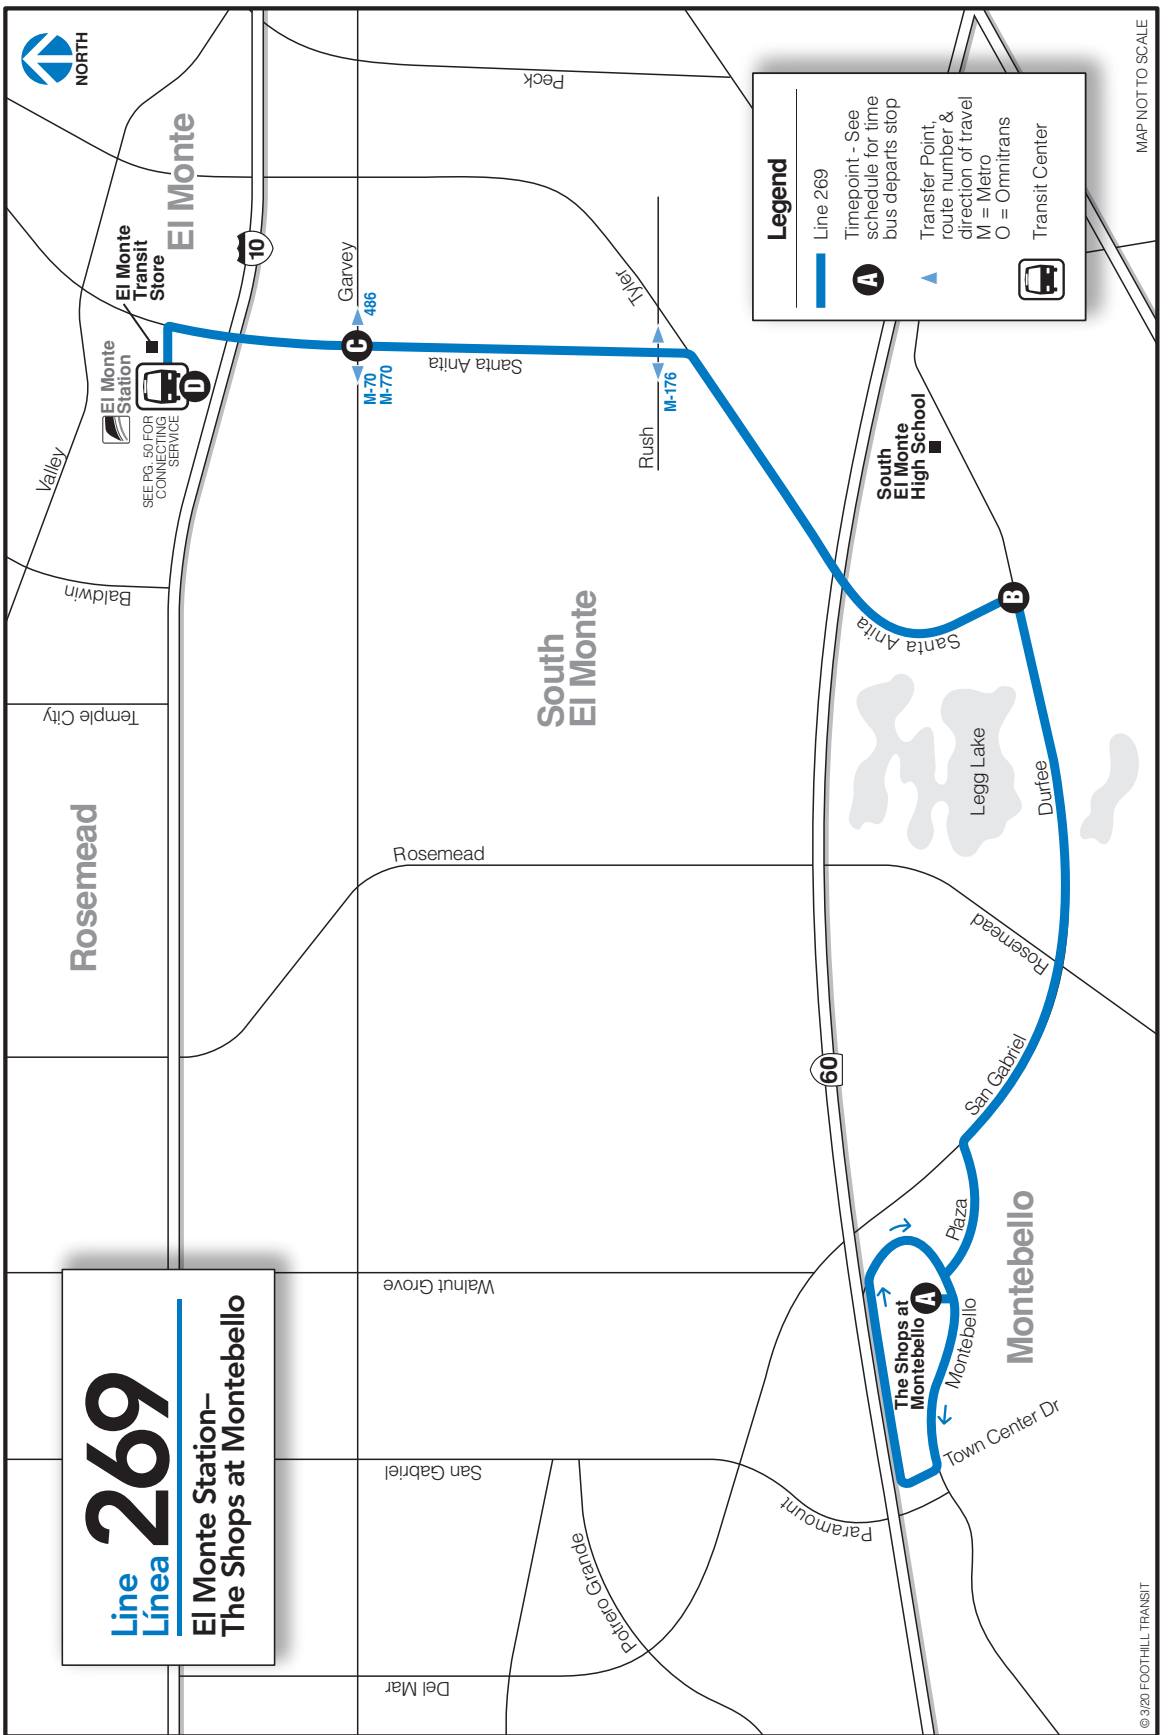

Line 269

El Monte Station—
The Shops at Montebello

Legend

- Line 269
- Timepoint - See schedule for time bus departs stop
- Transfer Point: route number & direction of travel
M = Metro
O = Omnitrans
- Transit Center

© 3/20 FOOTHILL TRANSIT

MAP NOT TO SCALE

**WEEKDAY
ENTRE SEMANA**

**WEEKEND/HOLIDAY
FIN DE SEMANA Y DÍA FESTIVO**

NORTHBOUND/EN DIRECCIÓN NORTE

**MONTEBELLO TO EL MONTE
MONTEBELLO HACIA EL MONTE**

A	B	C	D
The Shops at Montebello	Santa Anita Ave. & Durfee Ave.	Santa Anita Ave. & Garvey Ave.	El Monte Station
5:55	6:01	6:07	6:18
6:25	6:31	6:37	6:48
6:55	7:01	7:07	7:18
7:25	7:31	7:37	7:48
7:55	8:01	8:07	8:18
8:25	8:31	8:37	8:48
8:55	9:01	9:07	9:18
9:25	9:31	9:37	9:48
9:55	10:01	10:07	10:18
10:55	11:01	11:08	11:19
11:55	12:01	12:08	12:19
12:55	1:01	1:08	1:19
1:25	1:31	1:38	1:49
1:55	2:01	2:08	2:19
2:25	2:31	2:38	2:49
2:55	3:01	3:08	3:19
3:25	3:31	3:38	3:49
3:55	4:01	4:08	4:19
4:25	4:31	4:38	4:49
4:55	5:01	5:08	5:19
5:25	5:31	5:38	5:49
5:55	6:01	6:08	6:19
6:25	6:31	6:38	6:49
6:55	7:01	7:07	7:18
7:25	7:32	7:38	7:49
7:55	8:02	8:08	8:19
8:55	9:02	9:08	9:19
9:55	10:02	10:08	10:19
A	B	C	D
6:30	6:37	6:46	6:52
7:30	7:37	7:46	7:52
8:30	8:37	8:46	8:52
9:30	9:38	9:47	9:53
10:30	10:39	10:48	10:54
11:31	11:39	11:48	11:54
12:30	12:38	12:47	12:53
1:31	1:39	1:48	1:54
2:30	2:39	2:48	2:54
3:30	3:39	3:48	3:54
4:30	4:37	4:46	4:52
5:30	5:37	5:46	5:52
6:30	6:38	6:47	6:53
7:30	7:37	7:46	7:52