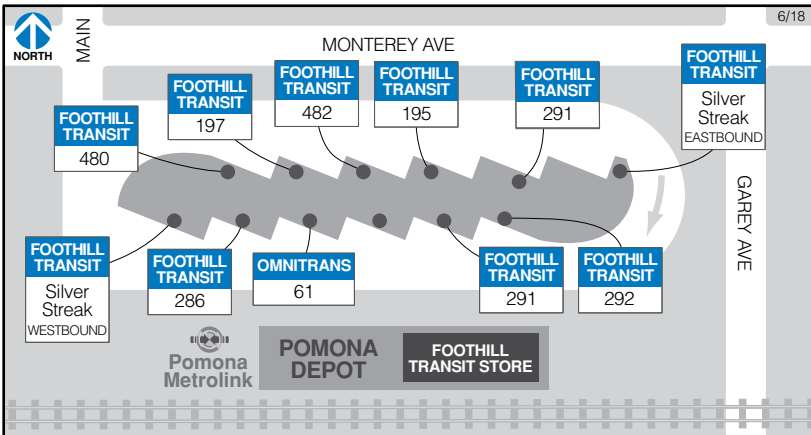

BOARDING LOCATIONS

Azusa Intermodal Transit Center

NB - Northbound
SB - Southbound
EB - Eastbound
WB - Westbound

Claremont Transit Center

Eastland Center

BOARDING LOCATIONS

El Monte Station

BOARDING LOCATIONS

Indian Hill Blvd. and Holt Ave.

NB - Northbound
 SB - Southbound
 EB - Eastbound
 WB - Westbound

Industry Park & Ride

Montclair Transit Center

BOARDING LOCATIONS

Plaza West Covina

Pomona Transit Center

Puente Hills Mall Transit Center

BOARDING LOCATIONS

Los Angeles