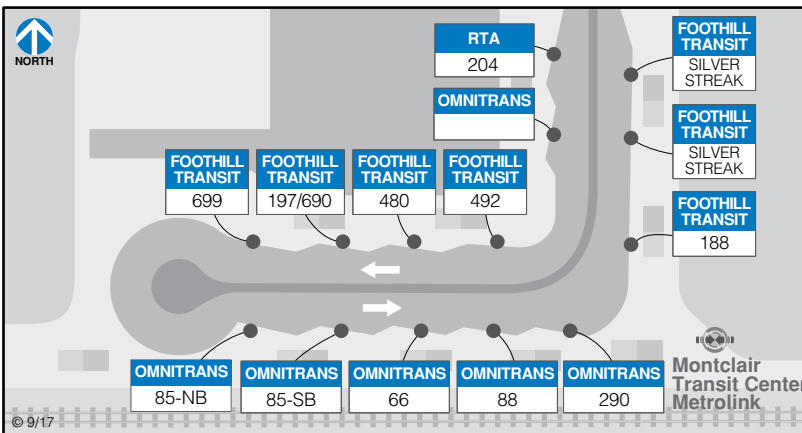

BOARDING LOCATIONS

Azusa Intermodal Transit Center

NB - Northbound
SB - Southbound
EB - Eastbound
WB - Westbound

Claremont Transit Center

Eastland Center

BOARDING LOCATIONS

El Monte Station

BOARDING LOCATIONS

Indian Hill Blvd. and Holt Ave.

NB - Northbound
 SB - Southbound
 EB - Eastbound
 WB - Westbound

Industry Park & Ride

Montclair Transit Center

BOARDING LOCATIONS

Plaza West Covina

Pomona Transit Center

Puente Hills Mall Transit Center

BOARDING LOCATIONS

Los Angeles