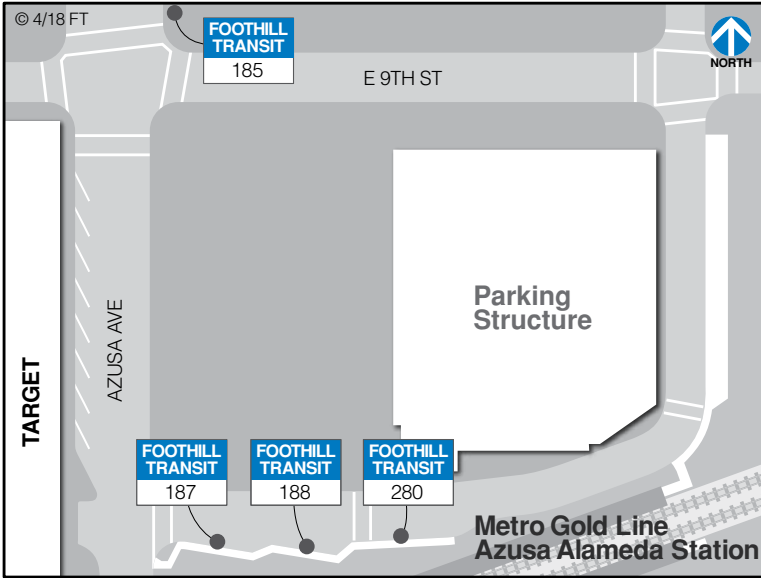

BOARDING LOCATIONS

Azusa Intermodal Transit Center

NB - Northbound
SB - Southbound
EB - Eastbound
WB - Westbound

Claremont Transit Center

Eastland Center

BOARDING LOCATIONS

El Monte Station

BOARDING LOCATIONS

Indian Hill Blvd. and Holt Ave.

NB - Northbound
 SB - Southbound
 EB - Eastbound
 WB - Westbound

Industry Park & Ride

Montclair Transit Center

BOARDING LOCATIONS

Plaza West Covina

Pomona Transit Center

Puente Hills Mall Transit Center

BOARDING LOCATIONS

Los Angeles