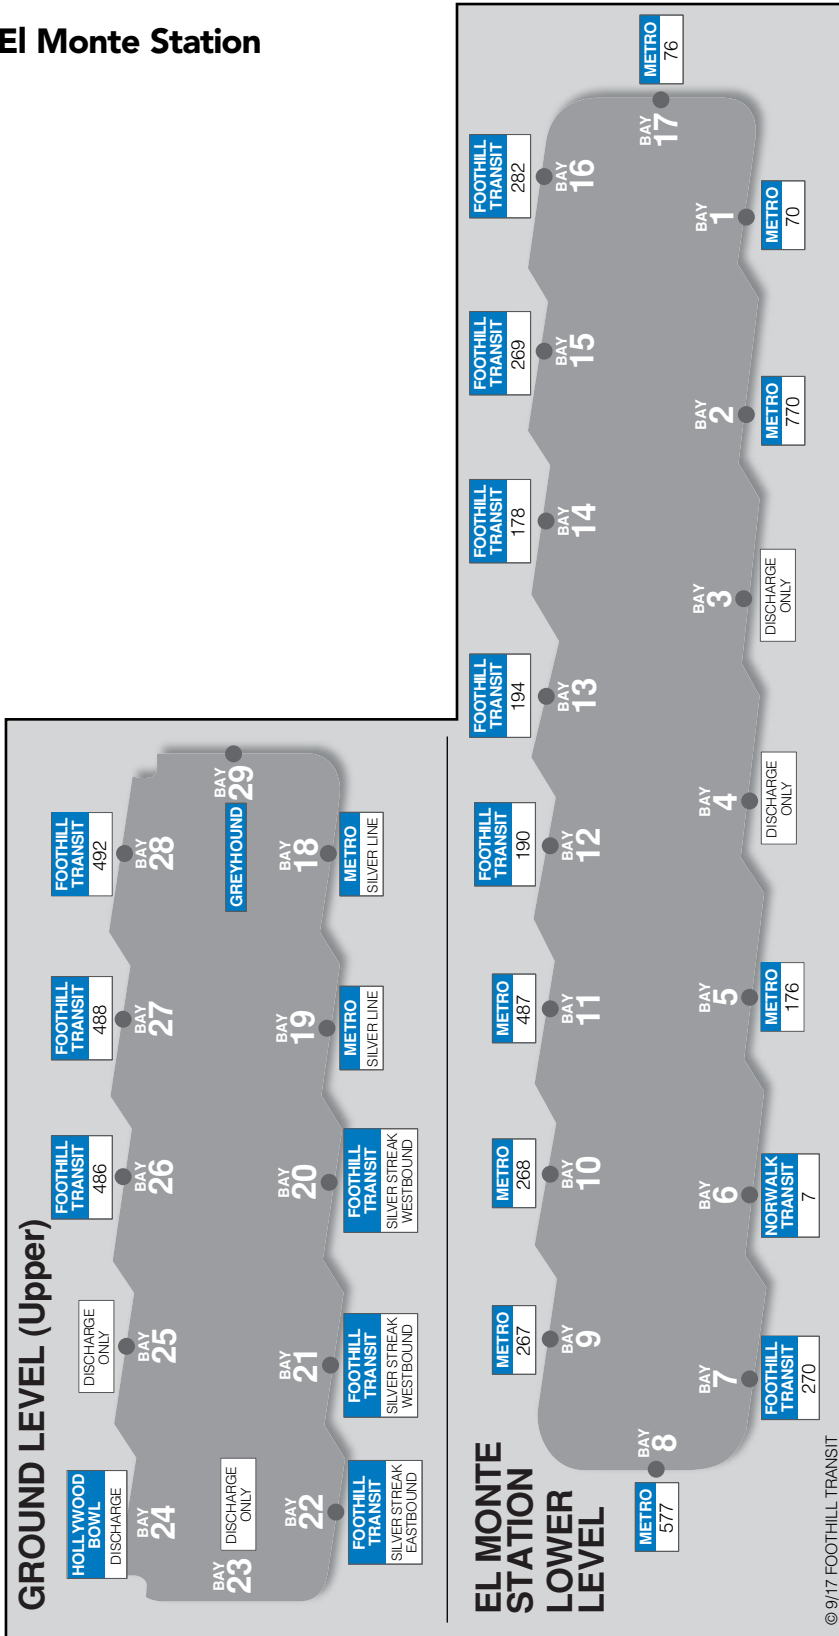

BOARDING LOCATIONS

Azusa Intermodal Transit Center

NB - Northbound
SB - Southbound
EB - Eastbound
WB - Westbound

Claremont Transit Center

Eastland Center

BOARDING LOCATIONS

El Monte Station

BOARDING LOCATIONS

Indian Hill Blvd. and Holt Ave.

NB - Northbound
 SB - Southbound
 EB - Eastbound
 WB - Westbound

Industry Park & Ride

Montclair Transit Center

BOARDING LOCATIONS

Plaza West Covina

Pomona Transit Center

Puente Hills Mall Transit Center

BOARDING LOCATIONS

Los Angeles