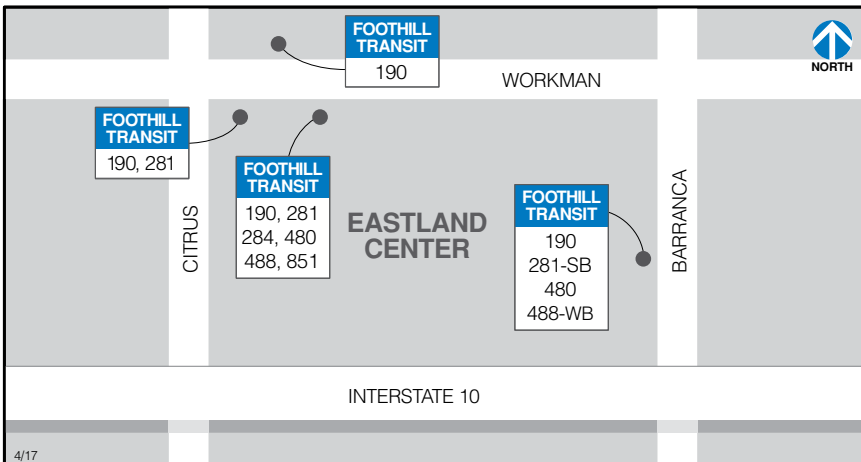

BOARDING LOCATIONS

Azusa Intermodal Transit Center

NB - Northbound
SB - Southbound
EB - Eastbound
WB - Westbound

Claremont Transit Center

Eastland Center

BOARDING LOCATIONS

El Monte Station

BOARDING LOCATIONS

Indian Hill Blvd. and Holt Ave.

NB - Northbound
 SB - Southbound
 EB - Eastbound
 WB - Westbound

Industry Park & Ride

Montclair Transit Center

BOARDING LOCATIONS

Plaza West Covina

Pomona Transit Center

Puente Hills Mall Transit Center

BOARDING LOCATIONS

Los Angeles