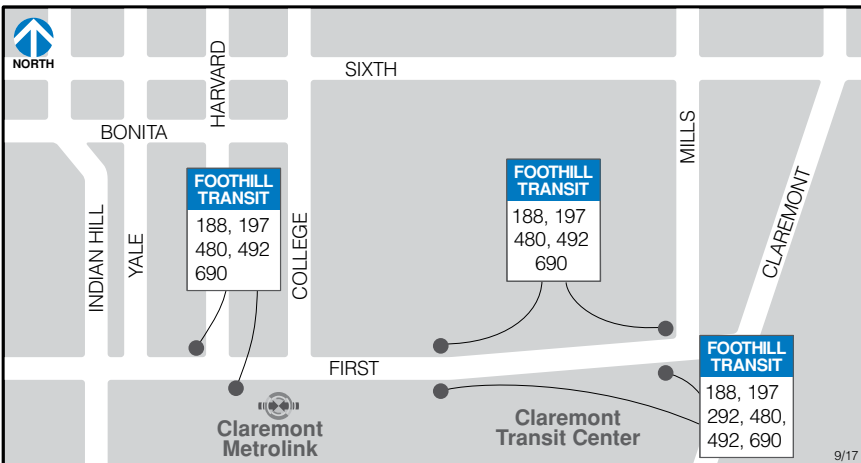

BOARDING LOCATIONS

Azusa Intermodal Transit Center

NB - Northbound
SB - Southbound
EB - Eastbound
WB - Westbound

Claremont Transit Center

Eastland Center

BOARDING LOCATIONS

El Monte Station

BOARDING LOCATIONS

Indian Hill Blvd. and Holt Ave.

NB - Northbound
 SB - Southbound
 EB - Eastbound
 WB - Westbound

Industry Park & Ride

Montclair Transit Center

BOARDING LOCATIONS

Plaza West Covina

Pomona Transit Center

Puente Hills Mall Transit Center

BOARDING LOCATIONS

Los Angeles