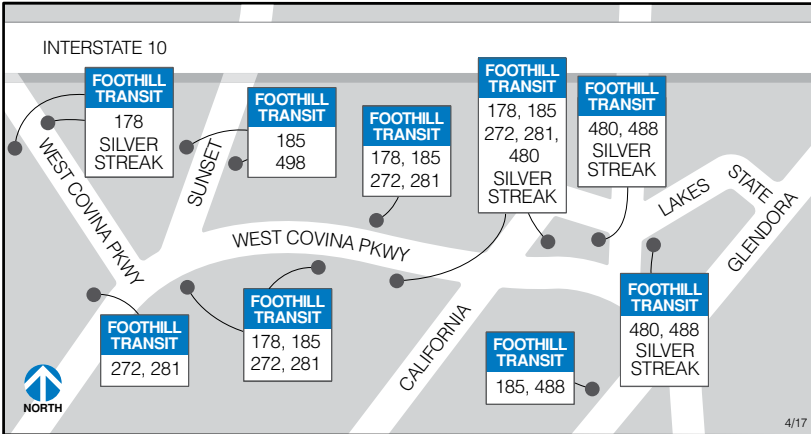

BOARDING LOCATIONS

Azusa Intermodal Transit Center

NB - Northbound
SB - Southbound
EB - Eastbound
WB - Westbound

Claremont Transit Center

Eastland Center

BOARDING LOCATIONS

El Monte Station

BOARDING LOCATIONS

Indian Hill Blvd. and Holt Ave.

NB - Northbound
 SB - Southbound
 EB - Eastbound
 WB - Westbound

Industry Park & Ride

Montclair Transit Center

BOARDING LOCATIONS

Plaza West Covina

Pomona Transit Center

Puente Hills Mall Transit Center

BOARDING LOCATIONS

Los Angeles