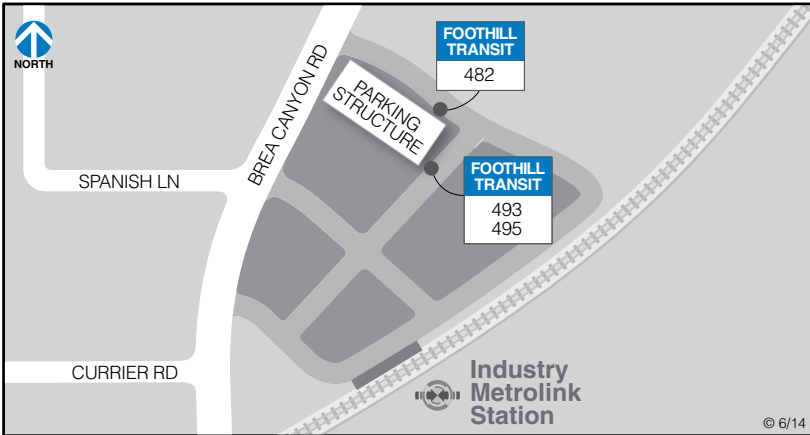

BOARDING LOCATIONS

Azusa Intermodal Transit Center

NB - Northbound
SB - Southbound
EB - Eastbound
WB - Westbound

Claremont Transit Center

Eastland Center

BOARDING LOCATIONS

El Monte Station

BOARDING LOCATIONS

Indian Hill Blvd. and Holt Ave.

NB - Northbound
 SB - Southbound
 EB - Eastbound
 WB - Westbound

Industry Park & Ride

Montclair Transit Center

BOARDING LOCATIONS

Plaza West Covina

Pomona Transit Center

Puente Hills Mall Transit Center

BOARDING LOCATIONS

Los Angeles