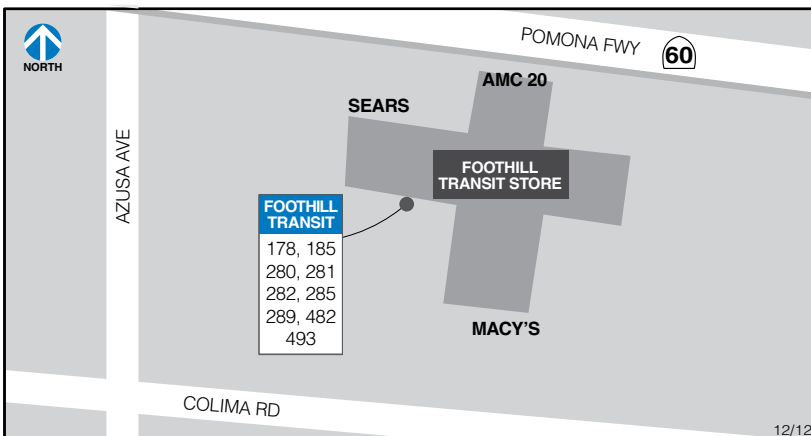

BOARDING LOCATIONS

Azusa Intermodal Transit Center

NB - Northbound
SB - Southbound
EB - Eastbound
WB - Westbound

Claremont Transit Center

Eastland Center

BOARDING LOCATIONS

El Monte Station

BOARDING LOCATIONS

Indian Hill Blvd. and Holt Ave.

NB - Northbound
 SB - Southbound
 EB - Eastbound
 WB - Westbound

Industry Park & Ride

Montclair Transit Center

BOARDING LOCATIONS

Plaza West Covina

Pomona Transit Center

Puente Hills Mall Transit Center

BOARDING LOCATIONS

Los Angeles