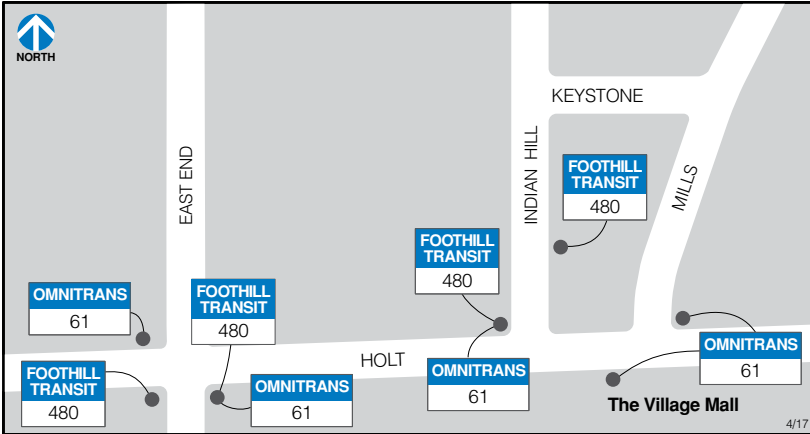

BOARDING LOCATIONS

Azusa Intermodal Transit Center

NB - Northbound
SB - Southbound
EB - Eastbound
WB - Westbound

Claremont Transit Center

Eastland Center

BOARDING LOCATIONS

El Monte Station

BOARDING LOCATIONS

Indian Hill Blvd. and Holt Ave.

NB - Northbound
 SB - Southbound
 EB - Eastbound
 WB - Westbound

Industry Park & Ride

Montclair Transit Center

BOARDING LOCATIONS

Plaza West Covina

Pomona Transit Center

Puente Hills Mall Transit Center

BOARDING LOCATIONS

Los Angeles