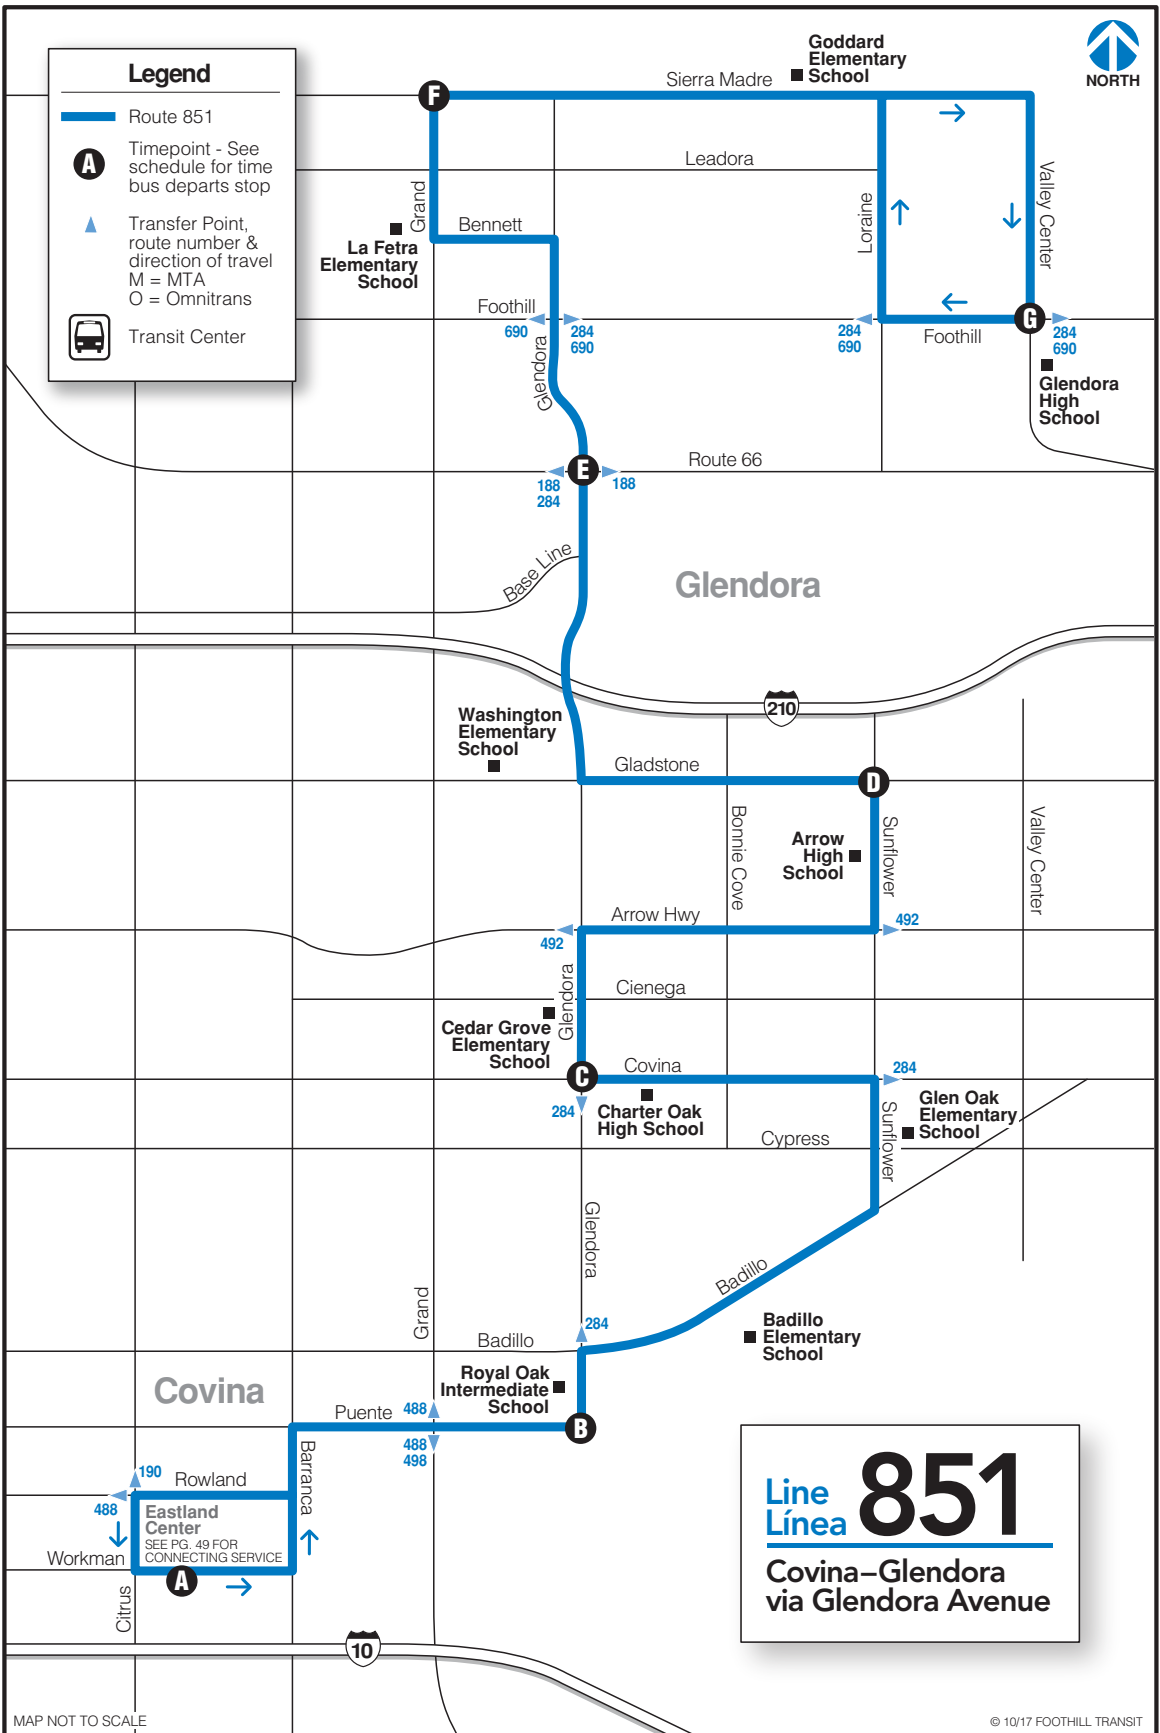

**Legend**

- Route 851
- Timepoint - See schedule for time bus departs stop
- Transfer Point, route number & direction of travel  
M = MTA  
O = Omnitrans
- Transit Center

**Line 851**  
**Covina–Glendora**  
**via Glendora Avenue**

### WEST COVINA TO GLENDORA WEST COVINA HACIA GLENDORA

Eastland Center	Glendora Ave. & Puente Ave.	Glendora Ave. & Covina Blvd.	Sunflower Ave. & Gladstone Ave.	Glendora Ave. & Route 66	Grand Ave. & Sierra Madre Ave.	Foothill Blvd. & Valley Center Ave.
<b>A</b>	<b>B</b>	<b>C</b>	<b>D</b>	<b>E</b>	<b>F</b>	<b>G</b>
7:00	7:08	7:17	7:25	7:31	7:40	7:47
7:30	7:38	7:47	7:55	8:01	8:10	8:17
<b>3:00</b>	<b>3:08</b>	<b>3:17</b>	<b>3:25</b>	<b>3:31</b>	<b>3:40</b>	<b>3:47</b>
<b>3:30</b>	<b>3:38</b>	<b>3:47</b>	<b>3:55</b>	<b>4:01</b>	<b>4:10</b>	<b>4:17</b>
<b>4:30</b>	<b>4:38</b>	<b>4:47</b>	<b>4:55</b>	<b>5:01</b>	<b>5:10</b>	<b>5:17</b>

## SOUTHBOUND/EN DIRECCIÓN SUR

### GLENDORA TO WEST COVINA GLENDORA HACIA WEST COVINA

Foothill Blvd. & Valley Center Ave.	Grand Ave. & Sierra Madre Ave.	Glendora Ave. & Route 66	Sunflower Ave. & Gladstone Ave.	Glendora Ave. & Covina Blvd.	Glendora Ave. & Puente Ave.	Eastland Center
<b>G</b>	<b>F</b>	<b>E</b>	<b>D</b>	<b>C</b>	<b>B</b>	<b>A</b>
6:30	6:38	6:46	6:53	7:00	7:09	7:18
7:00	7:08	7:16	7:23	7:30	7:39	7:48
<b>2:30</b>	<b>2:41</b>	<b>2:49</b>	<b>2:55</b>	<b>3:02</b>	<b>3:11</b>	<b>3:20</b>
<b>3:30</b>	<b>3:38</b>	<b>3:46</b>	<b>3:52</b>	<b>3:59</b>	<b>4:08</b>	<b>4:17</b>