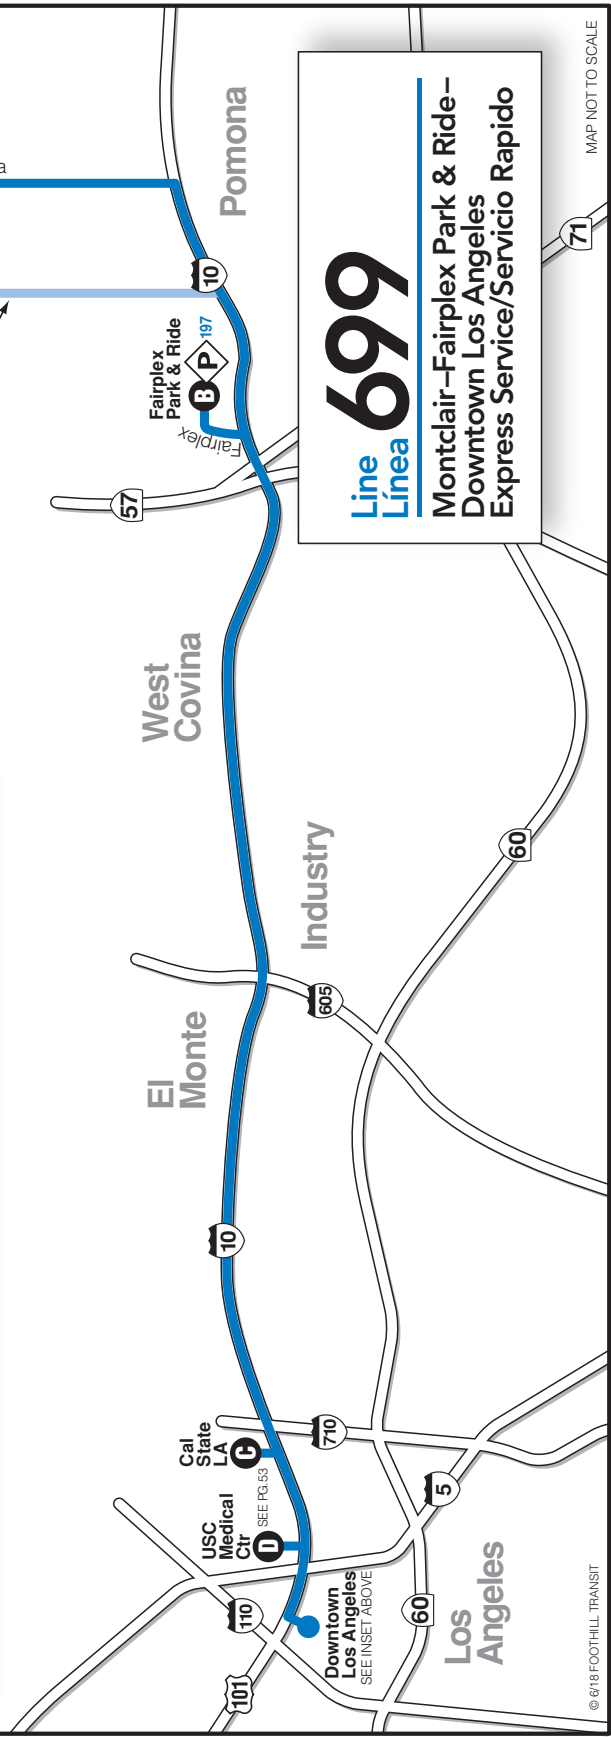

Line 699
Linea

**Montclair–Fairplex Park & Ride–
Downtown Los Angeles
Express Service/ Servicio Rapido**

MAP NOT TO SCALE

Legend

- Route 699
- Timepoint - See schedule for time bus departs stop
- Transfer Point, route number & direction of travel
M = MTA
O = Omnitrans
- Transit Center
- Park & Ride Lot

ALTERNATE ROUTE MAY BE USED DURING TRAFFIC CONGESTION

© 6/18 FOOTHILL TRANSIT

WESTBOUND/EN DIRECCIÓN OESTE

MONTCLAIR TO LOS ANGELES MONTCLAIR HACIA LOS ANGELES

A	B	C	D	E	F	G
Montclair Transit Center	Fairplex Park & Ride	Cal State L.A.	USC Medical Center	Patsaouras Transit Plaza	Spring St. & 1st St.	Hope St. & 9th St.
4:00	4:10	4:32	4:36	4:46	4:56	5:12
4:15	4:25	4:47	4:51	5:01	5:11	5:27
4:30	4:40	5:02	5:06	5:16	5:26	5:42
4:45	4:55	5:19	5:23	5:33	5:43	5:59
5:00	5:12	5:37	5:41	5:51	6:01	6:17
5:10	5:22	5:47	5:51	6:01	6:11	6:27
5:17	5:29	5:54	5:58	6:08	6:18	6:34
5:22	5:34	5:59	6:03	6:13	6:23	6:39
5:27	5:39	6:04	6:08	6:18	6:28	6:44
5:33	5:45	6:13	6:17	6:27	6:37	6:53
5:41	5:53	6:26	6:30	6:40	6:50	7:06
5:47	5:59	6:35	6:39	6:49	6:59	7:15
5:53	6:05	6:45	6:49	6:59	7:09	7:25
5:59	6:11	6:51	6:55	7:05	7:15	7:31
6:05	6:17	6:57	7:01	7:11	7:21	7:37
6:11	6:23	7:03	7:07	7:17	7:27	7:43
6:17	6:29	7:09	7:13	7:23	7:33	7:49
6:25	6:37	7:17	7:21	7:31	7:41	7:57
6:33	6:45	7:26	7:30	7:40	7:50	8:06
6:40	6:52	7:33	7:37	7:47	7:57	8:13
6:48	7:00	7:41	7:45	7:55	8:05	8:21
6:55	7:08	7:49	7:53	8:03	8:13	8:29
7:06	7:19	8:00	8:04	8:14	8:24	8:40
7:18	7:31	8:12	8:16	8:26	8:36	8:52
7:31	7:44	8:25	8:29	8:39	8:49	9:05
7:47	8:00	8:41	8:45	8:55	9:05	9:21
7:55	8:08	8:49	8:53	9:03	9:13	9:29
8:13	8:26	9:07	9:11	9:21	9:31	9:47
8:22	8:35	9:15	9:19	9:29	9:39	9:55