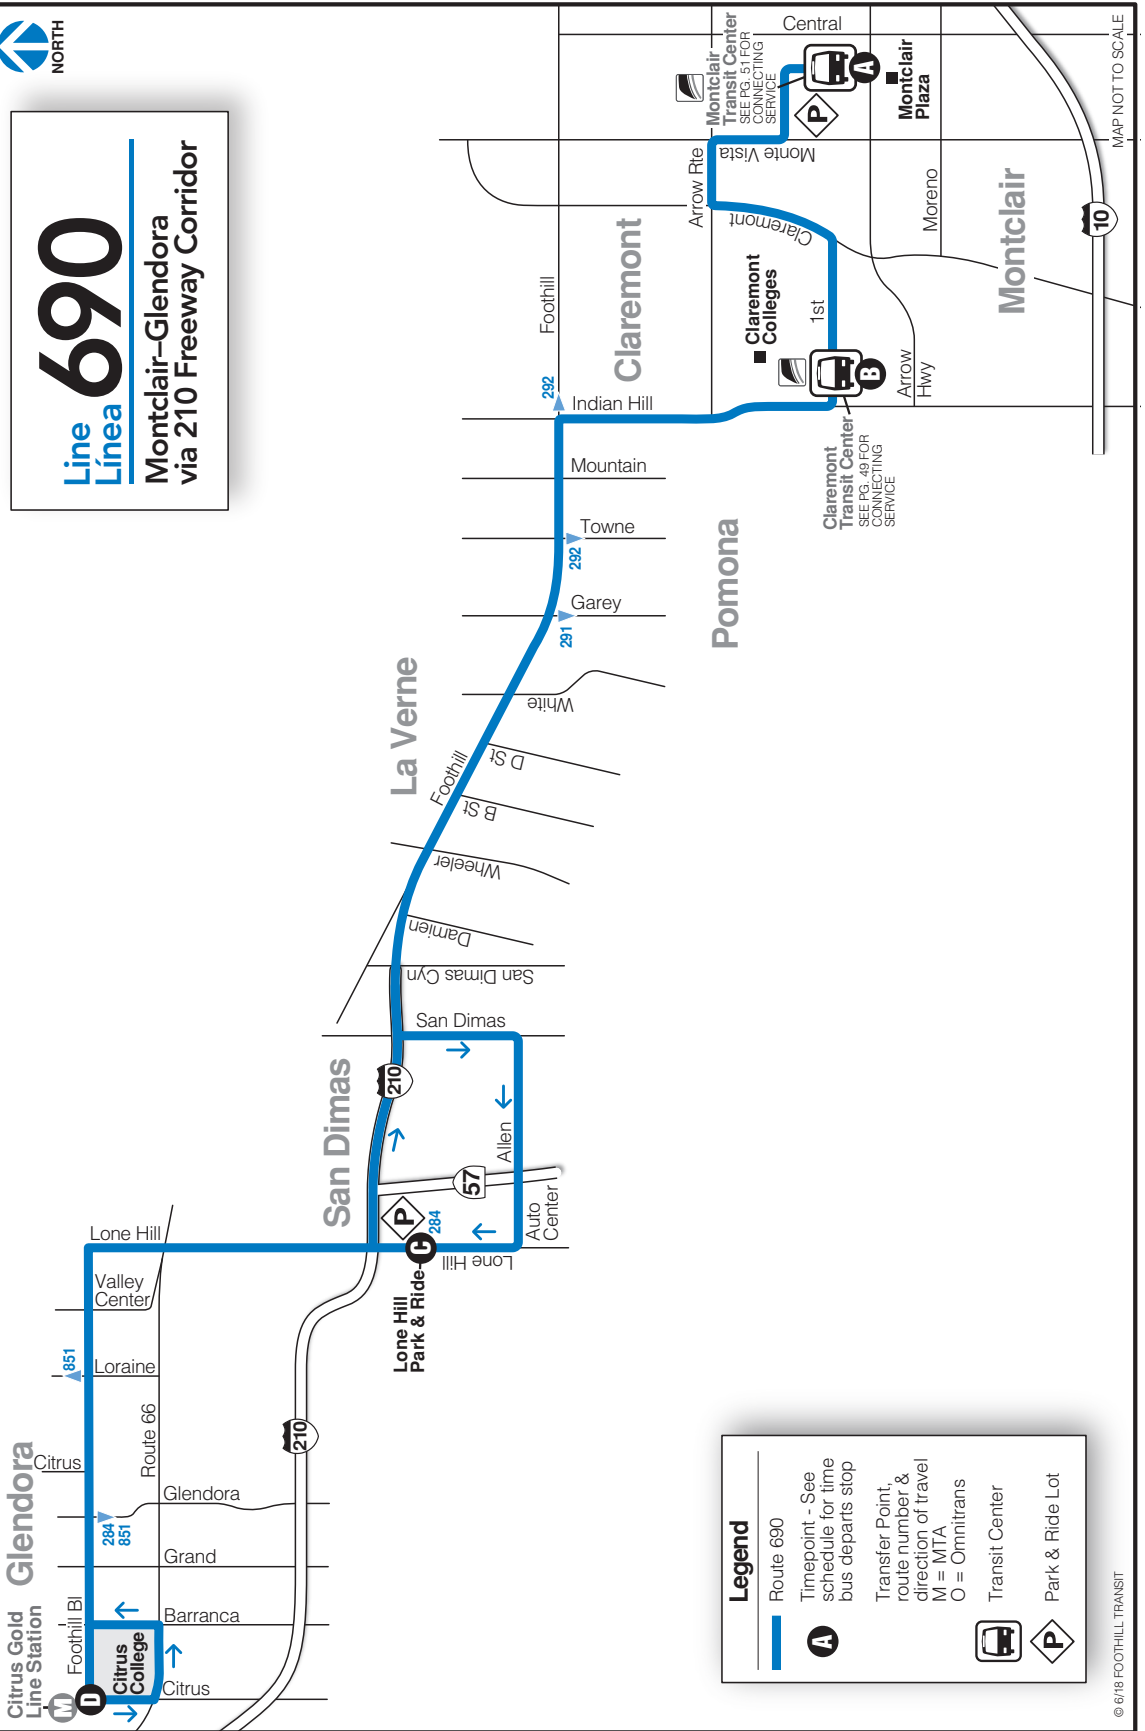

NORTH

Line 690

Línea

Montclair–Glendora
via 210 Freeway Corridor

© 6/18 FOOTHILL TRANSIT

WESTBOUND/EN DIRECCIÓN OESTE

MONTCLAIR TO GLENDORA
MONTCLAIR HACIA GLENDORA

Montclair Transit Center A	Claremont Transit Center B	Lone Hill Park & Ride C	Citrus Gold Line Foothill Blvd. & Citrus Ave. D
5:00	5:05	5:17	5:40
5:20	5:25	5:37	6:00
5:35	5:40	5:52	6:15
5:50	5:55	6:07	6:30
6:05	6:10	6:22	6:45
6:20	6:25	6:37	7:00
6:40	6:45	6:57	7:20
7:03	7:08	7:20	7:43
7:20	7:25	7:37	8:00
7:40	7:45	7:57	8:20
8:00	8:05	8:18	8:41
8:20	8:25	8:38	9:01
8:41	8:46	8:59	9:22
9:02	9:07	9:20	9:43

EASTBOUND/EN DIRECCIÓN ESTE

GLENDORA TO MONTCLAIR
GLENDORA HACIA MONTCLAIR

Citrus Gold Line Foothill Blvd. & Citrus Ave. D	Lone Hill Park & Ride C	Claremont Transit Center B	Montclair Transit Center A
4:08	4:17	4:34	4:47
4:39	4:48	5:05	5:18
5:00	5:09	5:26	5:39
5:20	5:29	5:46	5:59
5:40	5:49	6:06	6:19
6:15	6:24	6:42	6:56
6:45	6:54	7:12	7:26
7:15	7:24	7:42	7:56
7:45	7:54	8:12	8:26
8:15	8:24	8:42	8:56

We have streamlined the schedule to enhance the speed and reliability of Line 690.
All bus stops will still continue to be served unless otherwise noted.