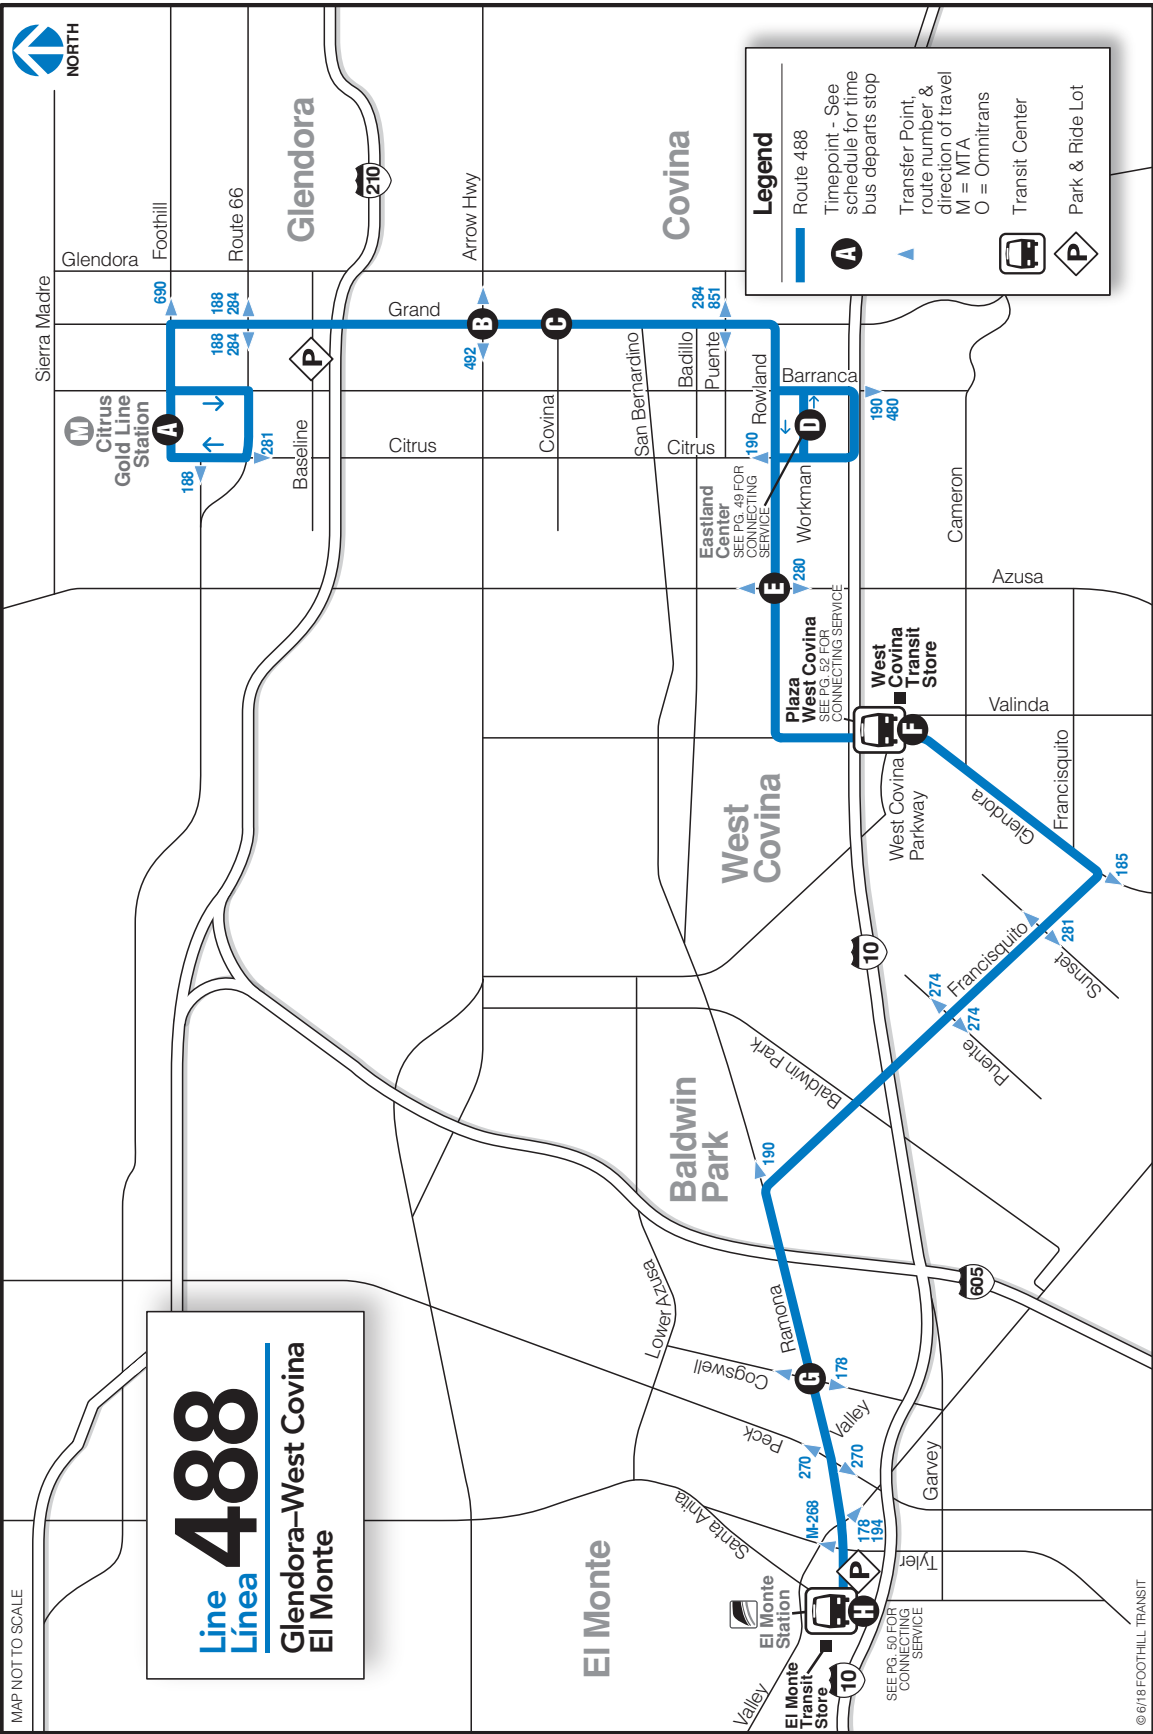

MAP NOT TO SCALE

Line 488

Glendora–West Covina
El Monte

Legend

- Route 488
- Timepoint - See schedule for time bus departs stop
- Transfer Point: route number & direction of travel
- M = MTA
- O = Omnitrans
- Transit Center
- Park & Ride Lot