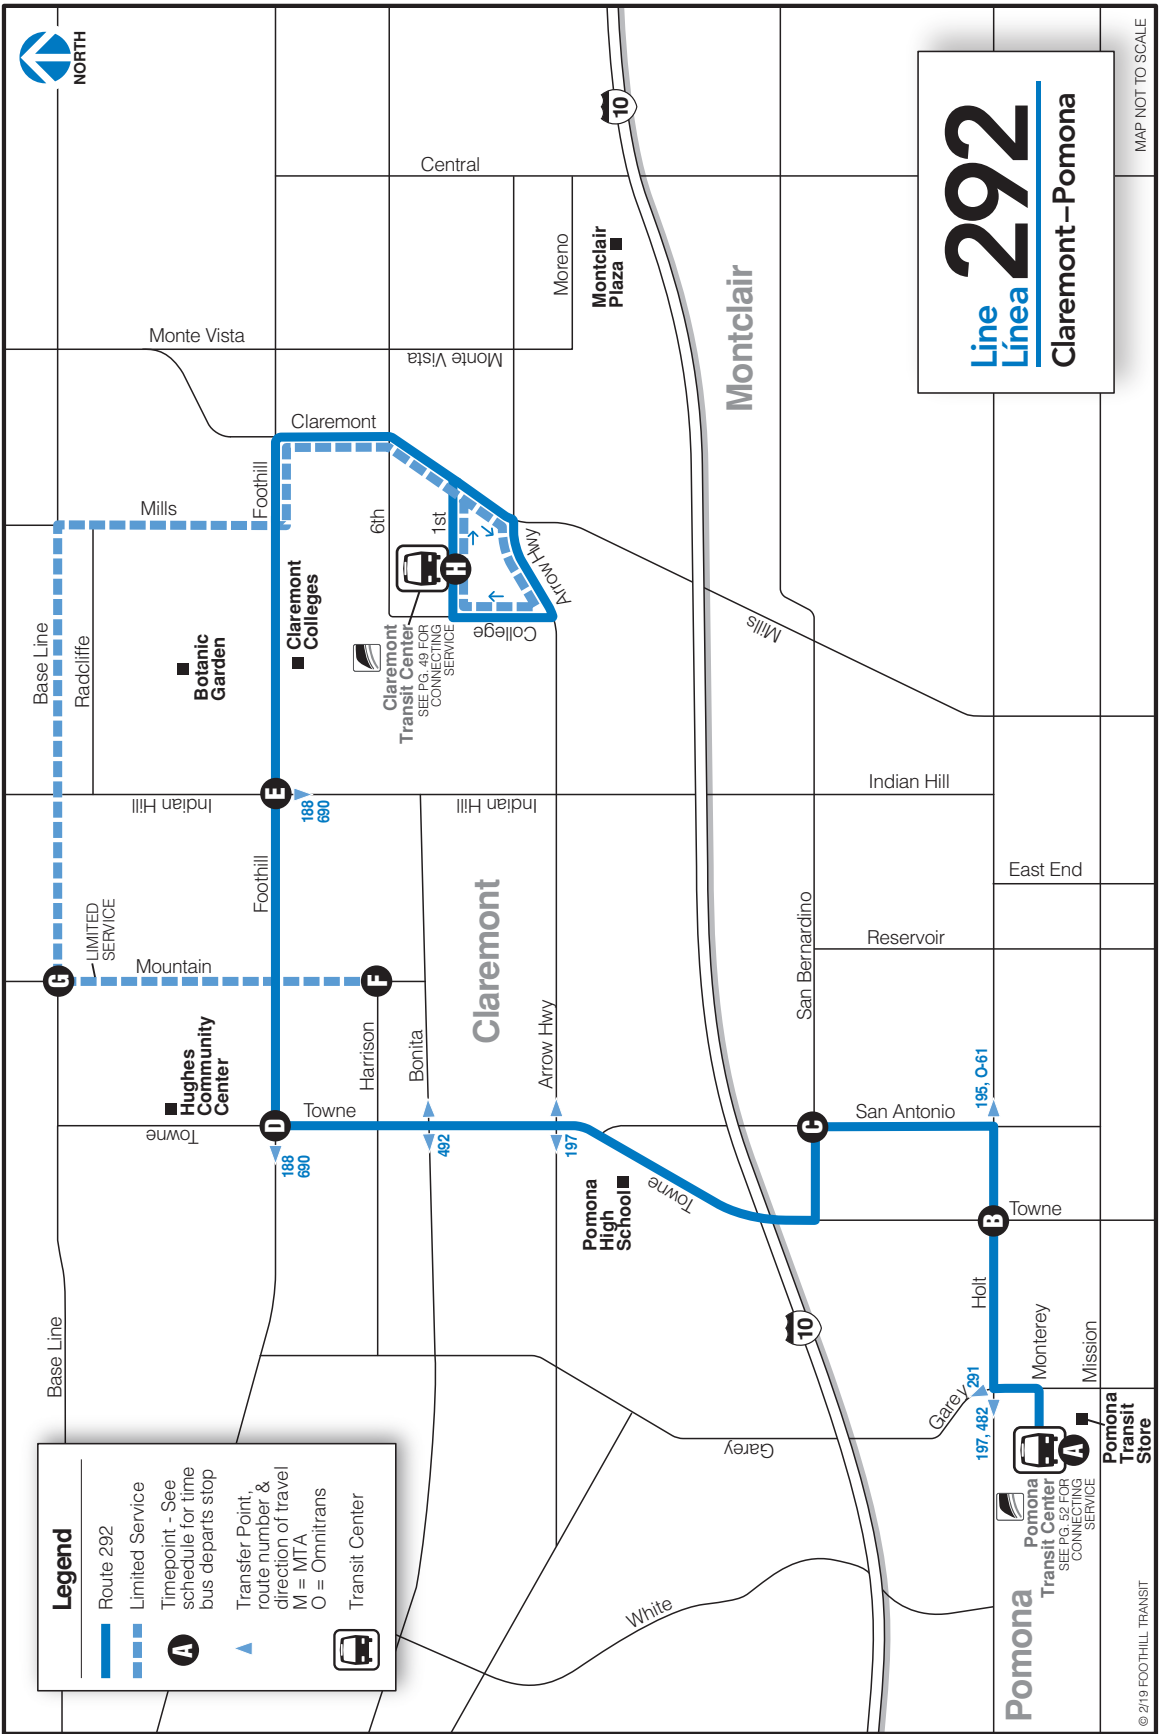

MAP NOT TO SCALE

Line 292

Claremont – Pomona

Legend

- Route 292
- Limited Service
- Timepoint - See schedule for time bus departs stop
- Transfer Point, route number & direction of travel
M = MTA
O = Omnitrans
- Transit Center

© 2/19 FOOTHILL TRANSIT

WEEKDAY
ENTRE SEMANA

NORTHBOUND/EN DIRECCIÓN NORTE

POMONA TO CLAREMONT
POMONA HACIA CLAREMONT

Pomona Transit Center	Holt Ave. & Towne Ave.	San Bernardino Ave. & San Antonio Ave.	Foothill Blvd. & Towne Ave.	Foothill Blvd. & Indian Hill Blvd.	Mountain Ave. & Harrison Ave.	Base Line Rd. & Indian Hill Blvd.	Claremont Transit Center
A	B	C	D	E	F	G	H
6:00	6:05	6:09	6:18	6:26	6:42
6:29	6:34	6:38	6:47	6:55	7:11
7:00	7:07	7:14	7:25	7:33	7:49
7:30	7:37	7:44	7:55	8:03	8:19
8:07	8:14	8:21	8:32	8:40	8:56
8:30	8:37	8:44	8:55	9:03	9:19
9:30	9:37	9:44	9:55	10:03	10:19
10:30	10:37	10:44	10:55	11:03	11:19
11:30	11:37	11:44	11:55	12:03	12:19
12:30	12:37	12:44	12:55	1:03	1:19
1:30	1:37	1:44	1:55	2:03	2:19
.....	2:25	2:32	2:40
2:30	2:36	2:41	2:53	3:01	3:17
3:00	3:09	3:14	3:26	3:34	3:50
3:30	3:39	3:44	3:56	4:04	4:20
4:00	4:07	4:14	4:25	4:33	4:49

SOUTHBOUND/EN DIRECCIÓN SUR

CLAREMONT TO POMONA
CLAREMONT HACIA POMONA

WEEKDAY
ENTRE SEMANA

Claremont Transit Center	Foothill Blvd. & Indian Hill Blvd.	Foothill Blvd. & Towne Ave.	San Bernardino Ave. & San Antonio Ave.	Holt Ave. & Towne Ave.	Pomona Transit Center	Base Line Rd. & Indian Hill Blvd.	Mountain Ave. & Harrison Ave.
H	E	D	C	B	A	G	F
5:35	5:45	5:54	6:05	6:09	6:15
6:05	6:15	6:24	6:35	6:39	6:45
6:35	6:45	6:54	7:05	7:09	7:15
7:05	7:15	7:24	7:35	7:39	7:45
7:40	7:48	7:55
7:45	7:55	8:04	8:15	8:19	8:25
8:45	8:59	9:07	9:18	9:23	9:29
9:45	9:59	10:07	10:18	10:23	10:29
10:45	10:59	11:07	11:18	11:23	11:29
11:45	11:59	12:07	12:18	12:23	12:29
12:45	12:59	1:07	1:18	1:23	1:29
1:45	1:59	2:07	2:18	2:23	2:29
2:05	2:15	2:24	2:34	2:38	2:44
2:35	2:45	2:54	3:04	3:08	3:14
3:05	3:15	3:25	3:38	3:43	3:49
3:35	3:45	3:55	4:08	4:13	4:19