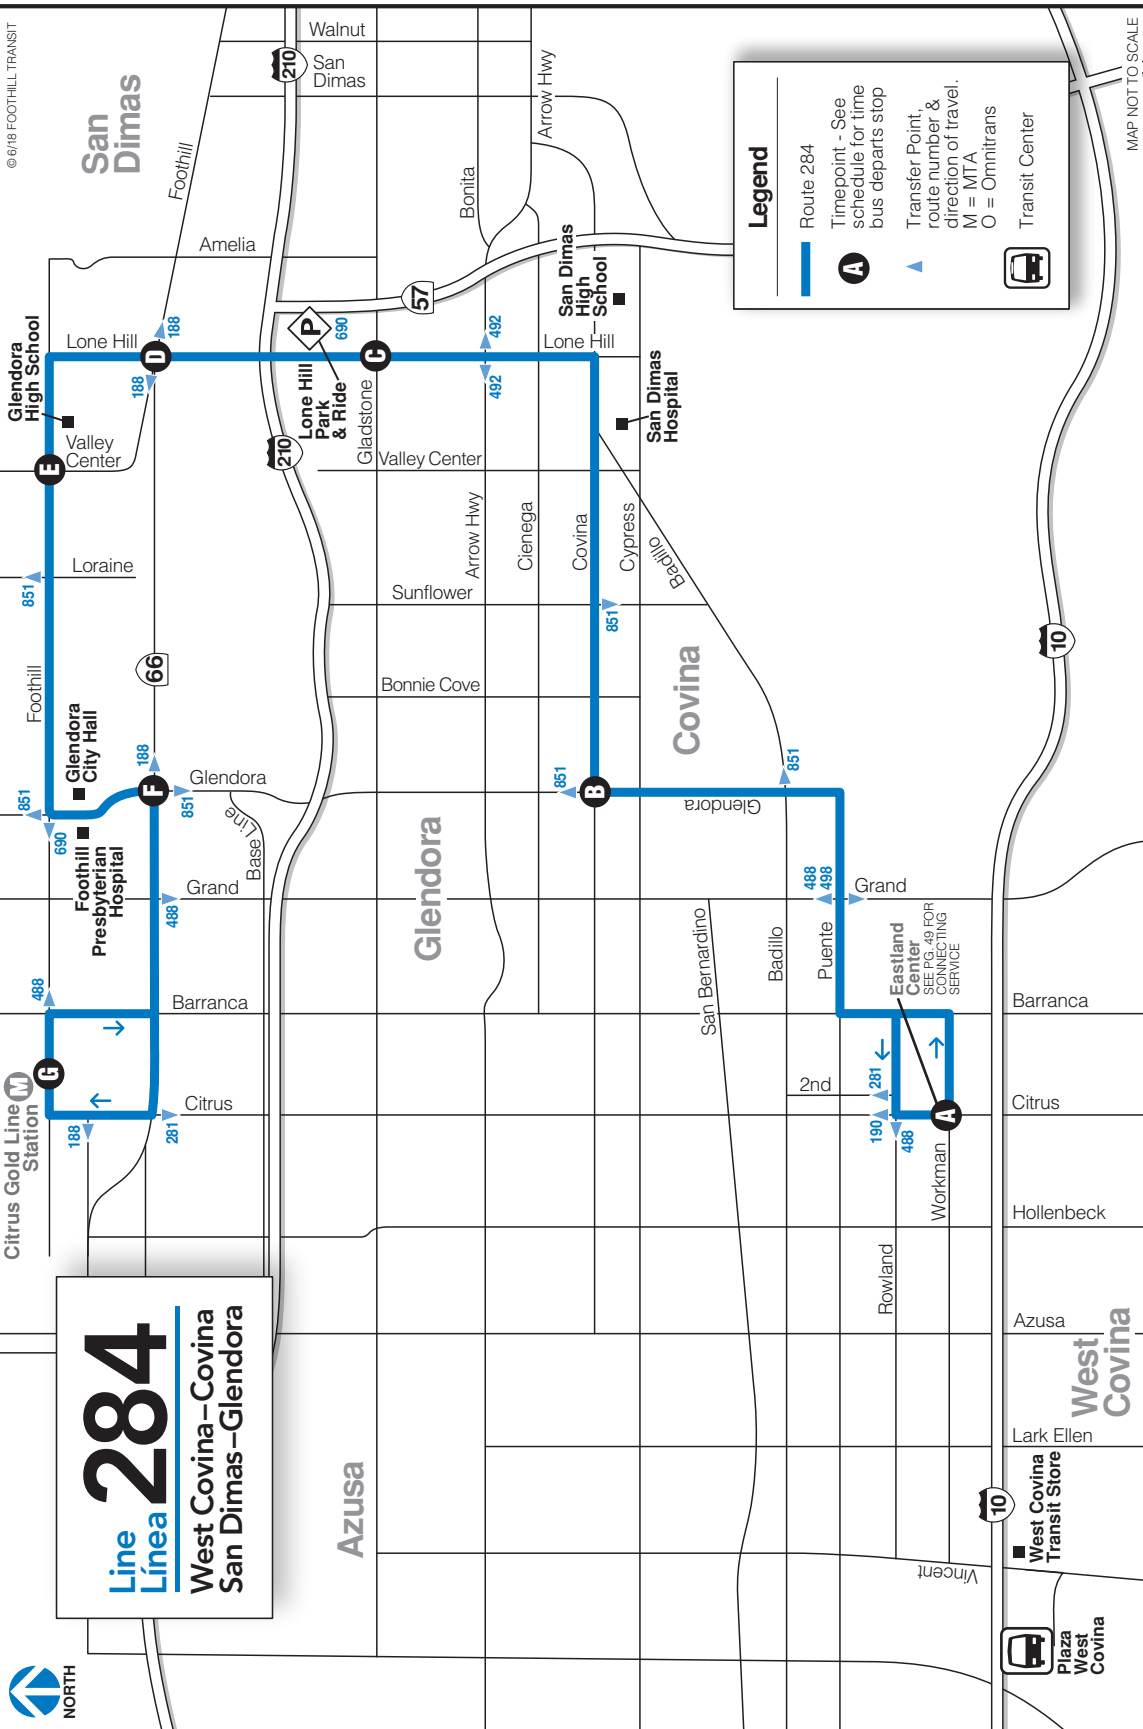

Line 284
West Covina – Covina
San Dimas – Glendora

Legend

- Route 284
- Timepoint - See schedule for time bus departs stop
- Transfer Point, route number & direction of travel. M = MTA, O = Omnitrans
- Transit Center

MAP NOT TO SCALE

WEEKDAY
ENTRE SEMANA

NORTHBOUND/EN DIRECCIÓN NORTE

WEST COVINA TO GLENDORA
WEST COVINA HACIA GLENDORA

	Eastland Center	Glendora Ave. & Covina Blvd.	Lone Hill Ave. & Gladstone St.	Lone Hill Ave. & Route 66	Foothill Blvd. & Valley Center Ave.	Glendora Ave. & Route 66	Citrus College Foothill Blvd. & Galanto Ave.
	A	B	C	D	E	F	G
	6:00	6:10	6:22	6:25	6:28	6:34	6:44
	7:00	7:10	7:23	7:26	7:29	7:35	7:45
	8:00	8:10	8:23	8:26	8:29	8:35	8:45
	9:00	9:10	9:23	9:26	9:29	9:35	9:45
	10:00	10:10	10:22	10:25	10:28	10:34	10:44
	11:00	11:10	11:22	11:25	11:28	11:34	11:44
	12:00	12:12	12:24	12:27	12:30	12:36	12:46
	1:00	1:11	1:23	1:26	1:29	1:35	1:45
	2:00	2:11	2:24	2:28	2:32	2:38	2:48
	3:00	3:10	3:23	3:27	3:31	3:37	3:47
	3:59	4:09	4:22	4:26	4:30	4:36	4:46
	5:00	5:10	5:22	5:26	5:30	5:36	5:46
	6:00	6:10	6:22	6:26	6:30	6:36	6:46
	7:00	7:10	7:22	7:26	7:30	7:36	7:46
	A	B	C	D	E	F	G
	6:15	6:24	6:35	6:38	6:41	6:46	6:55
	7:45	7:54	8:05	8:08	8:11	8:16	8:25
	9:15	9:25	9:37	9:40	9:43	9:48	9:57
	10:45	10:56	11:08	11:11	11:14	11:19	11:28
	11:30	11:41	11:53	11:56	11:59	12:04	12:13
	12:15	12:26	12:38	12:41	12:44	12:49	12:58
	1:00	1:11	1:23	1:26	1:29	1:34	1:43
	1:45	1:56	2:08	2:11	2:14	2:19	2:28
	2:30	2:41	2:53	2:56	2:59	3:04	3:13
	3:15	3:26	3:38	3:41	3:44	3:49	3:58
	4:00	4:11	4:23	4:26	4:29	4:34	4:43
	5:30	5:41	5:53	5:56	5:59	6:04	6:13