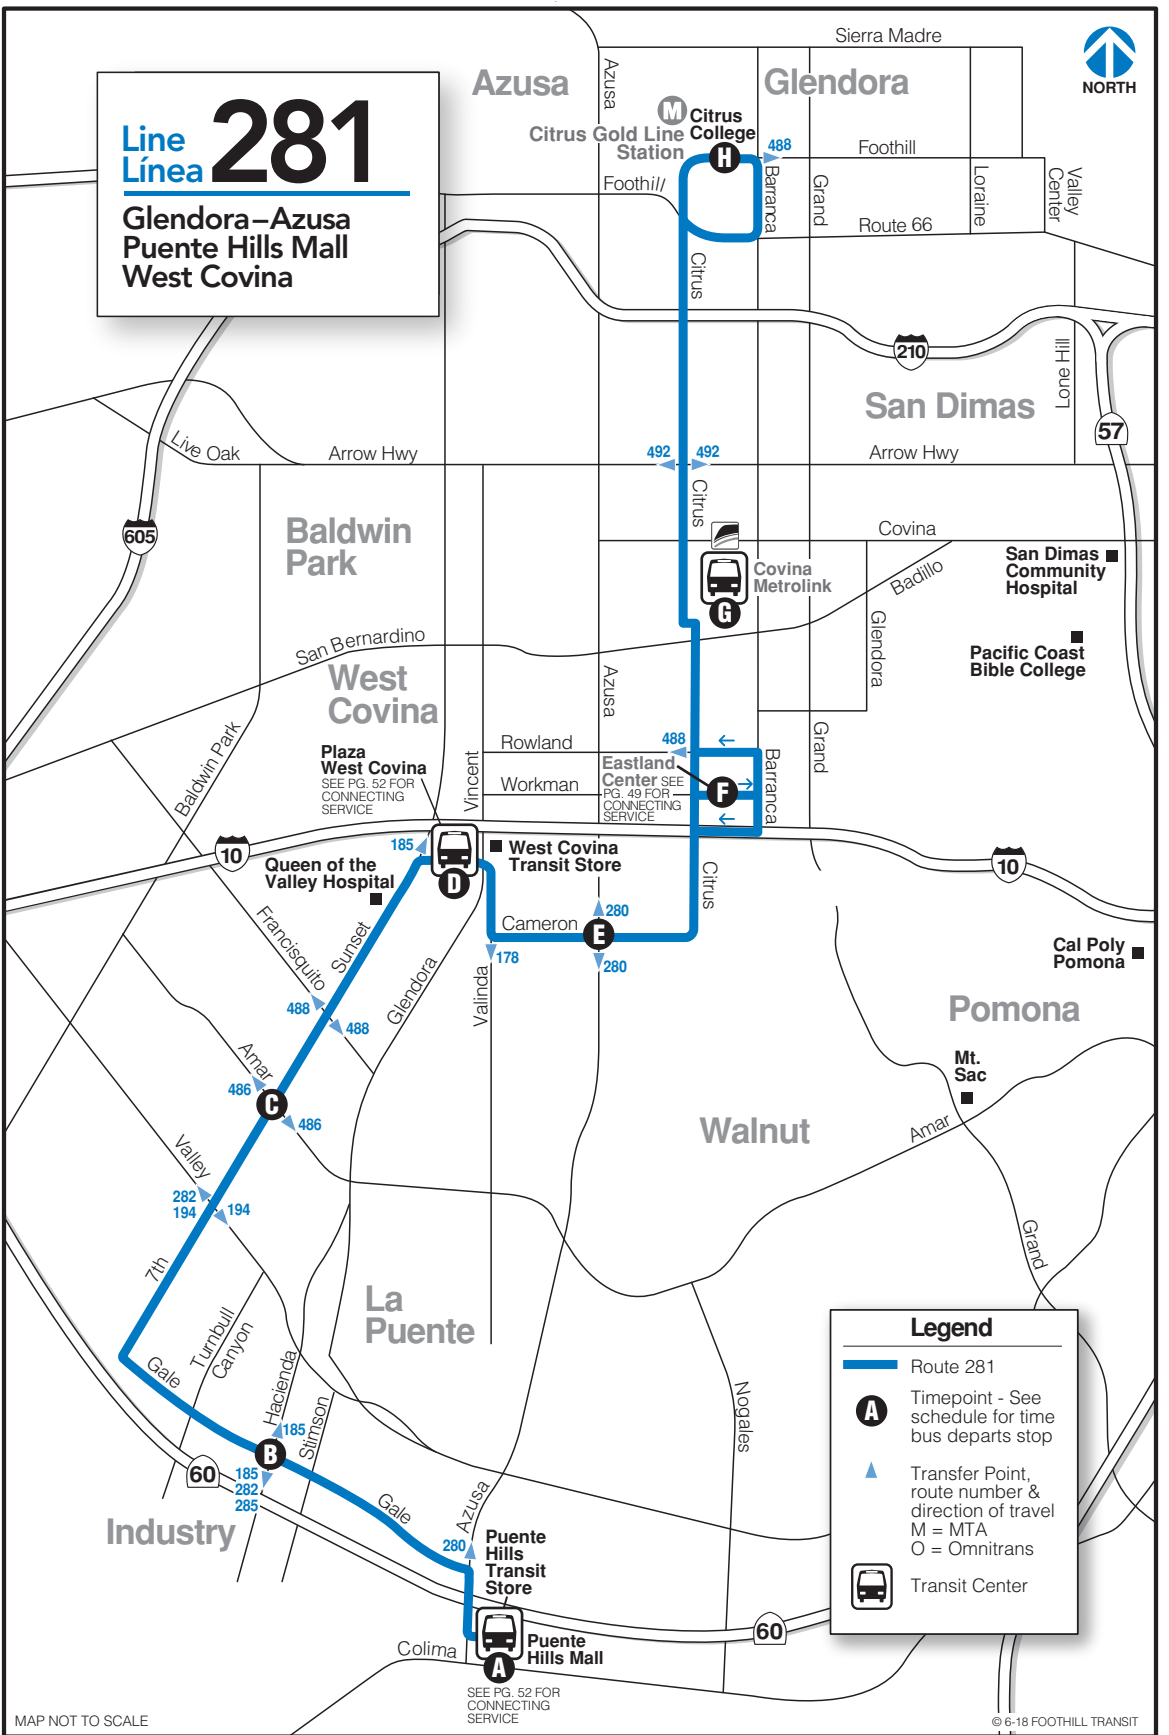

Line 281
Línea 281
 Glendora–Azusa
 Puente Hills Mall
 West Covina

Legend

- Route 281
- Timepoint - See schedule for time bus departs stop
- Transfer Point, route number & direction of travel
 M = MTA
 O = Omnitrans
- Transit Center