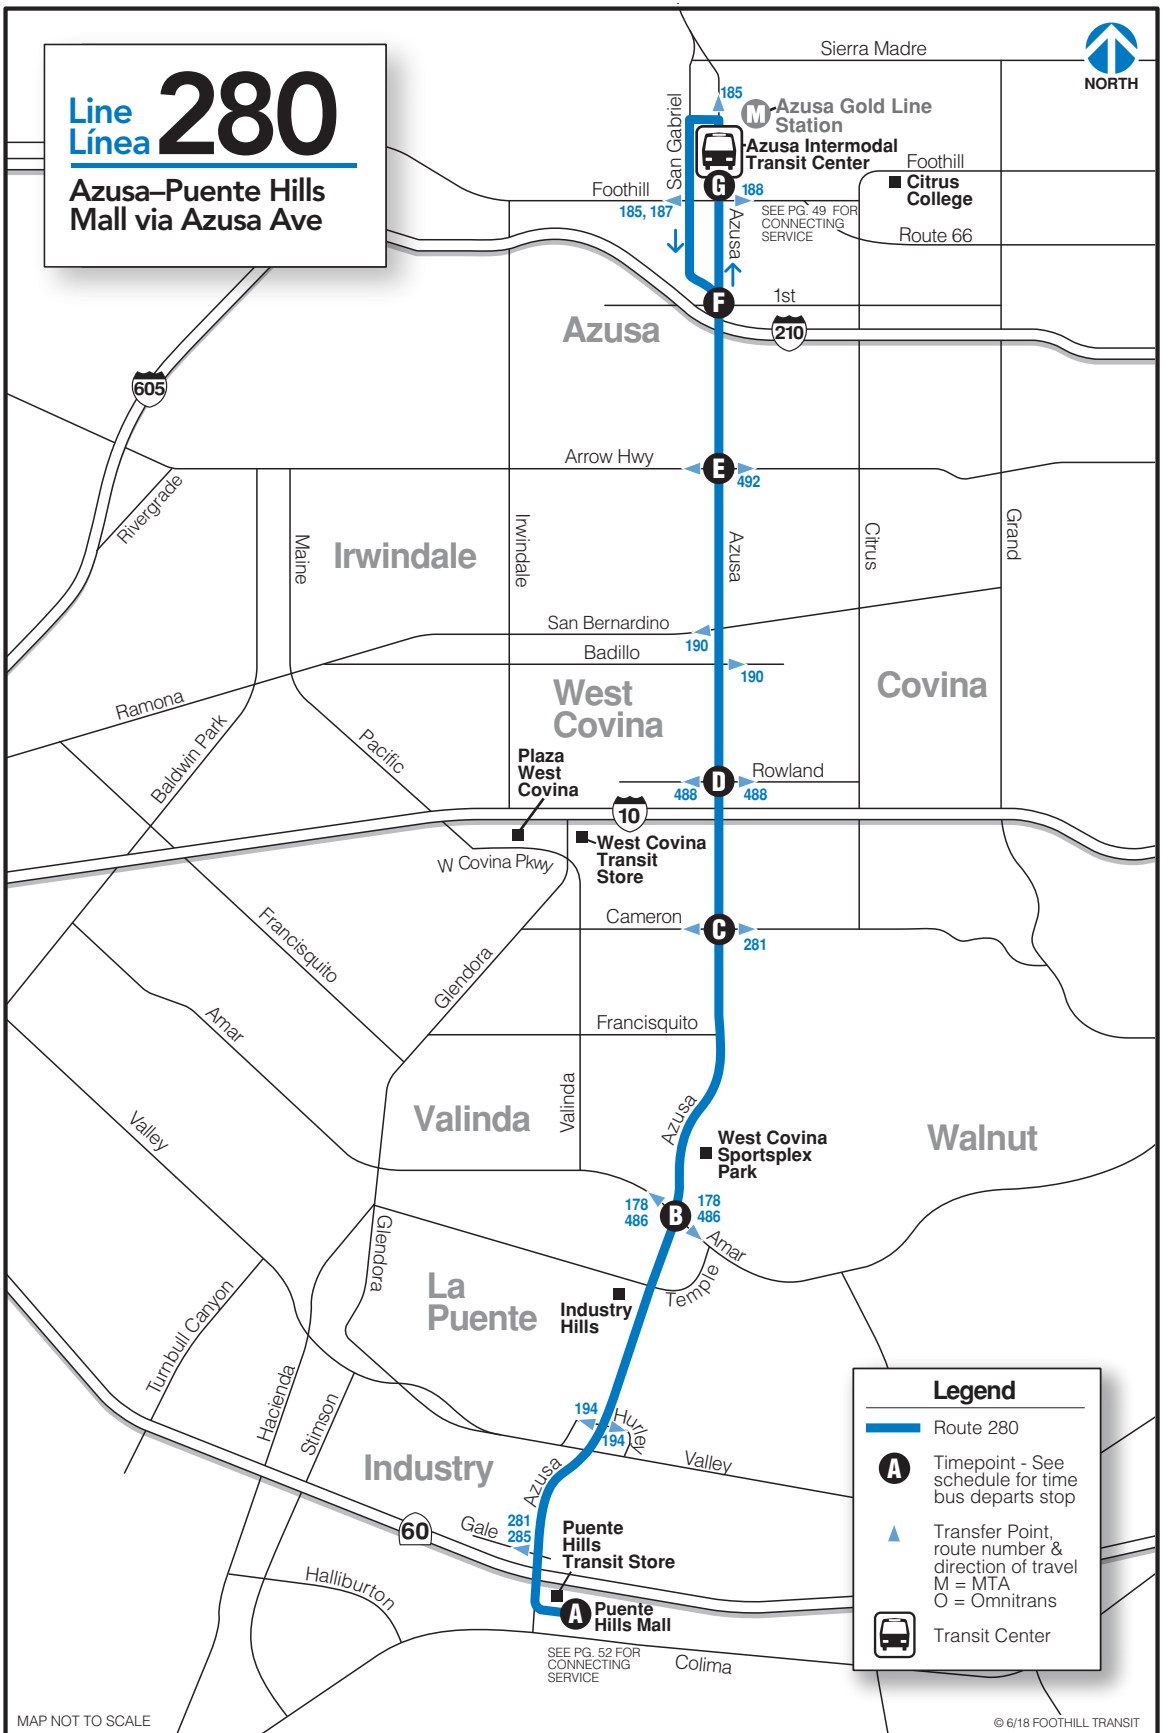

Line 280

Azusa-Puente Hills Mall via Azusa Ave

Legend

- Route 280
- Timepoint - See schedule for time bus departs stop
- Transfer Point, route number & direction of travel
M = MTA
O = Omnitrans
- Transit Center