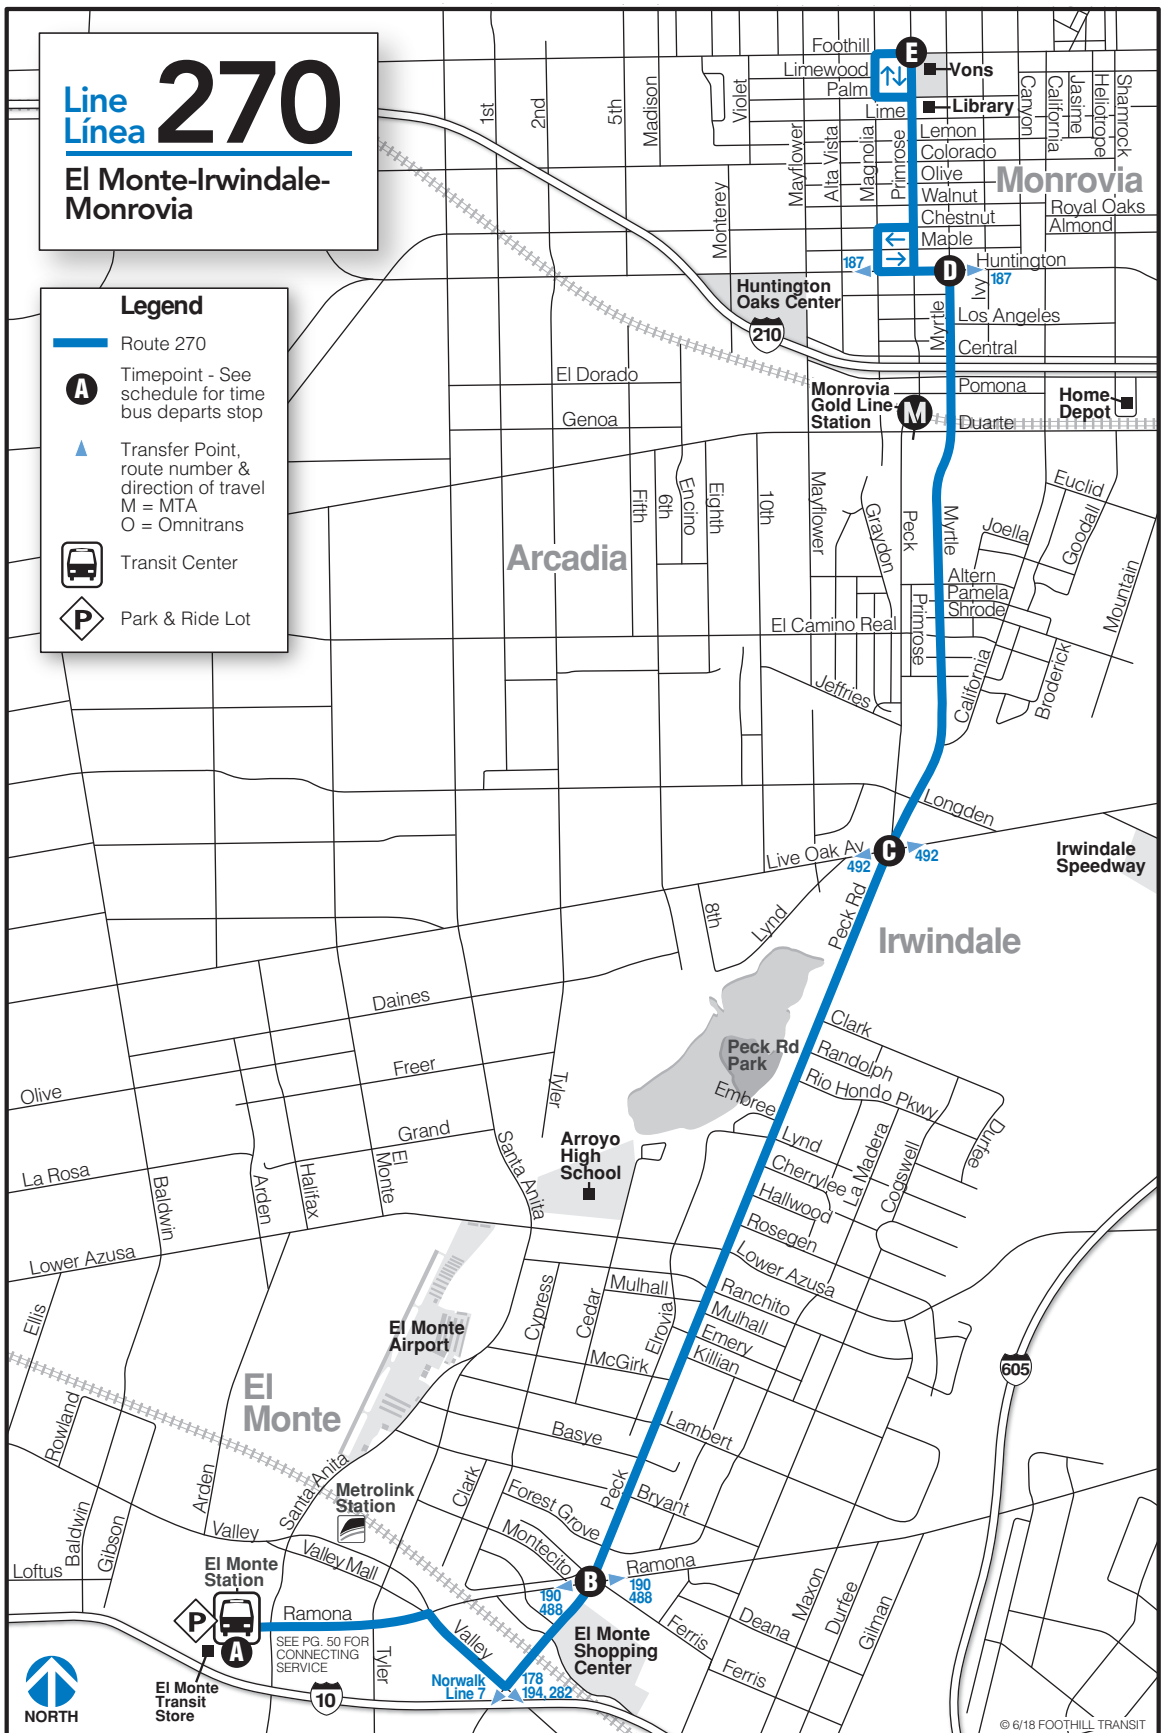

Line 270

El Monte-Irwindale-Monrovia

Legend

-  Route 270
-  Timepoint - See schedule for time bus departs stop
-  Transfer Point, route number & direction of travel
M = MTA
O = Omnitrans
-  Transit Center
-  Park & Ride Lot

© 6/18 FOOTHILL TRANSIT

NORTHBOUND/EN DIRECCIÓN NORTE

EL MONTE TO MONROVIA
EL MONTE HACIA MONROVIA

WEEKDAY
ENTRE SEMANA

El Monte Station	Peck Rd. & Ramona Blvd.	Peck Rd. & Live Oak Ave.	Huntington Dr. & Myrtle Ave.	Primrose Ave. & Foothill Blvd.
A	B	C	D	E
4:58	5:06	5:13	5:23	5:31
5:44	5:54	6:03	6:13	6:21
6:34	6:44	6:53	7:03	7:11
7:22	7:33	7:42	7:52	8:00
8:09	8:20	8:29	8:39	8:47
8:57	9:08	9:17	9:27	9:35
9:49	10:00	10:09	10:19	10:27
10:43	10:55	11:05	11:15	11:23
11:44	11:56	12:06	12:16	12:24
12:34	12:46	12:56	1:06	1:14
1:22	1:34	1:44	1:54	2:02
2:13	2:25	2:35	2:45	2:53
3:10	3:23	3:33	3:43	3:51
4:16	4:29	4:39	4:49	4:57
5:07	5:20	5:30	5:40	5:48
5:55	6:08	6:18	6:28	6:36
6:46	6:58	7:06	7:16	7:24
7:42	7:54	8:02	8:12	8:20
8:46	8:58	9:06	9:16	9:24