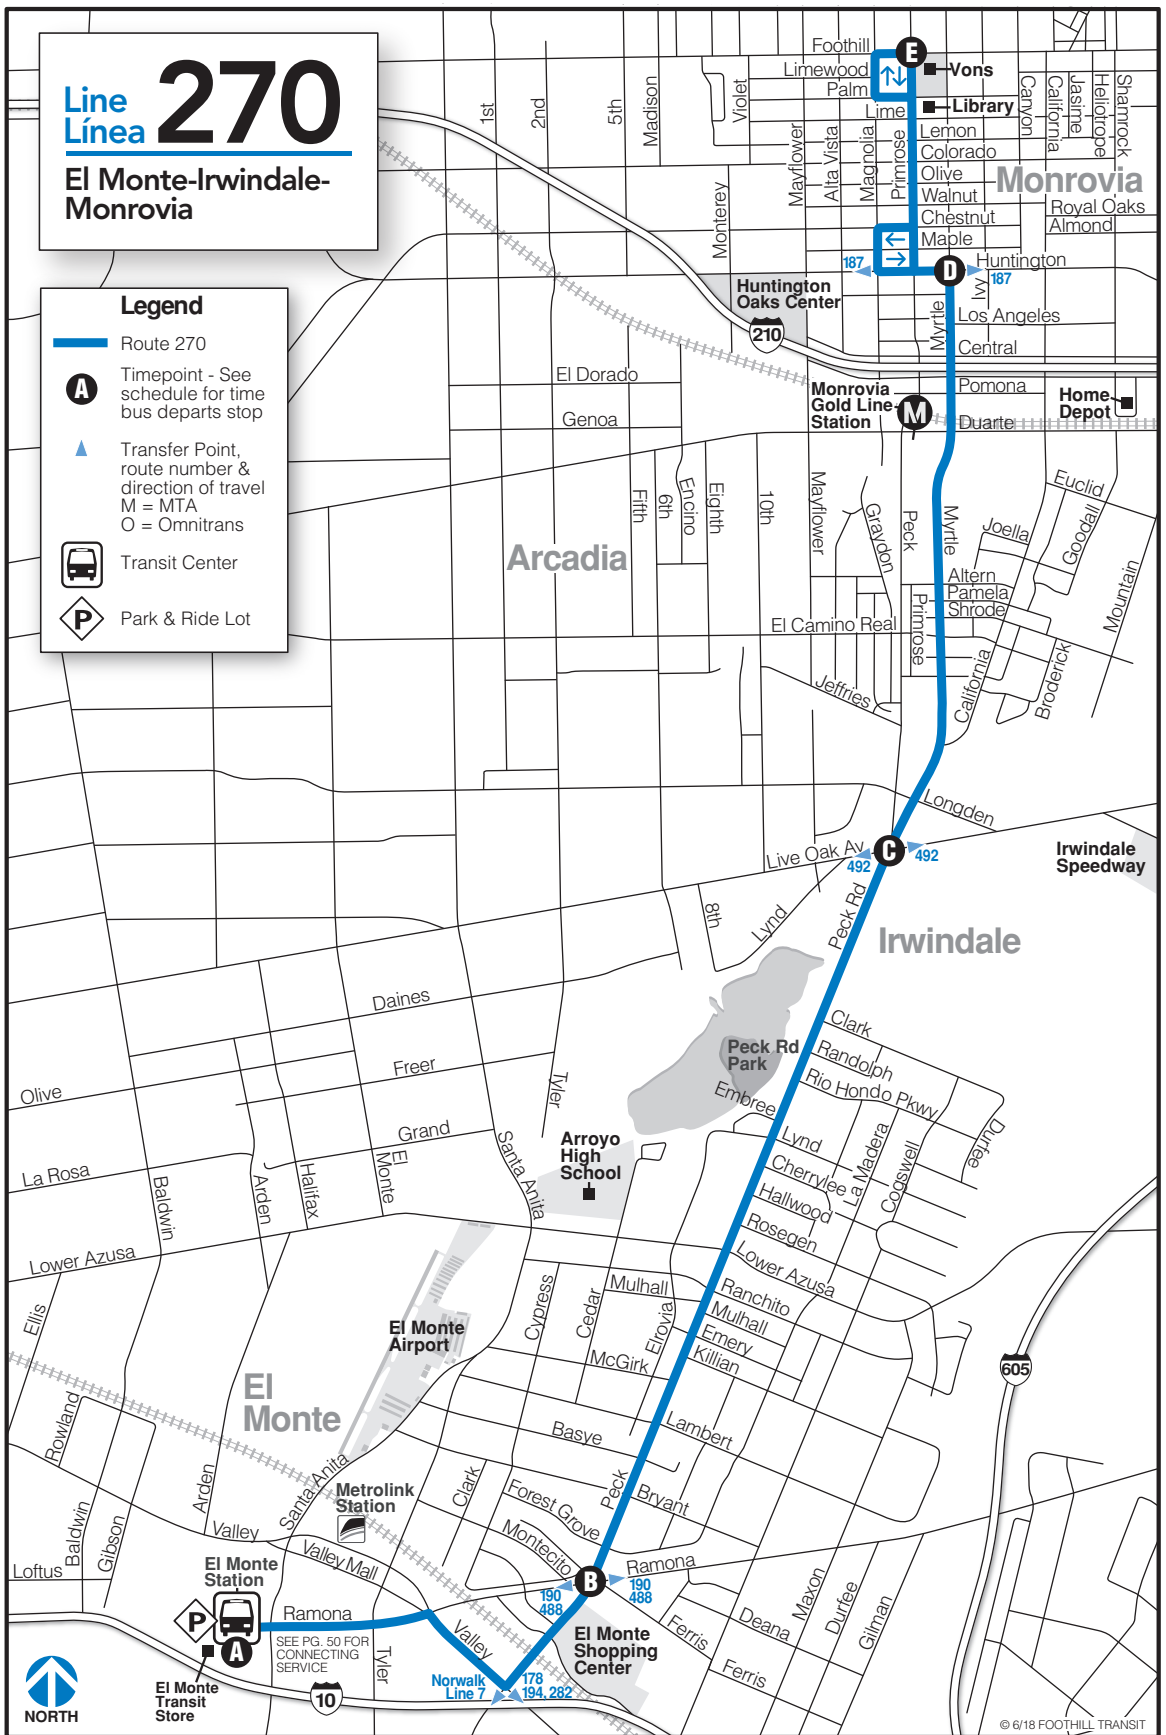

Line 270

El Monte-Irwindale-Monrovia

Legend

-  Route 270
-  Timepoint - See schedule for time bus departs stop
-  Transfer Point, route number & direction of travel
M = MTA
O = Omnitrans
-  Transit Center
-  Park & Ride Lot

© 6/18 FOOTHILL TRANSIT

NORTHBOUND/EN DIRECCIÓN NORTE

EL MONTE TO MONROVIA
EL MONTE HACIA MONROVIA

WEEKDAY
ENTRE SEMANA

El Monte Station	Peck Rd. & Ramona Blvd.	Peck Rd. & Live Oak Ave.	Huntington Dr. & Myrtle Ave.	Primrose Ave. & Foothill Blvd.
A	B	C	D	E
4:58	5:06	5:13	5:23	5:31
5:44	5:54	6:03	6:13	6:21
6:34	6:44	6:53	7:03	7:11
7:22	7:33	7:42	7:52	8:00
8:09	8:20	8:29	8:39	8:47
8:57	9:08	9:17	9:27	9:35
9:49	10:00	10:09	10:19	10:27
10:43	10:55	11:05	11:15	11:23
11:44	11:56	12:06	12:16	12:24
12:34	12:46	12:56	1:06	1:14
1:22	1:34	1:44	1:54	2:02
2:13	2:25	2:35	2:45	2:53
3:10	3:23	3:33	3:43	3:51
4:16	4:29	4:39	4:49	4:57
5:07	5:20	5:30	5:40	5:48
5:55	6:08	6:18	6:28	6:36
6:46	6:58	7:06	7:16	7:24
7:42	7:54	8:02	8:12	8:20
8:46	8:58	9:06	9:16	9:24