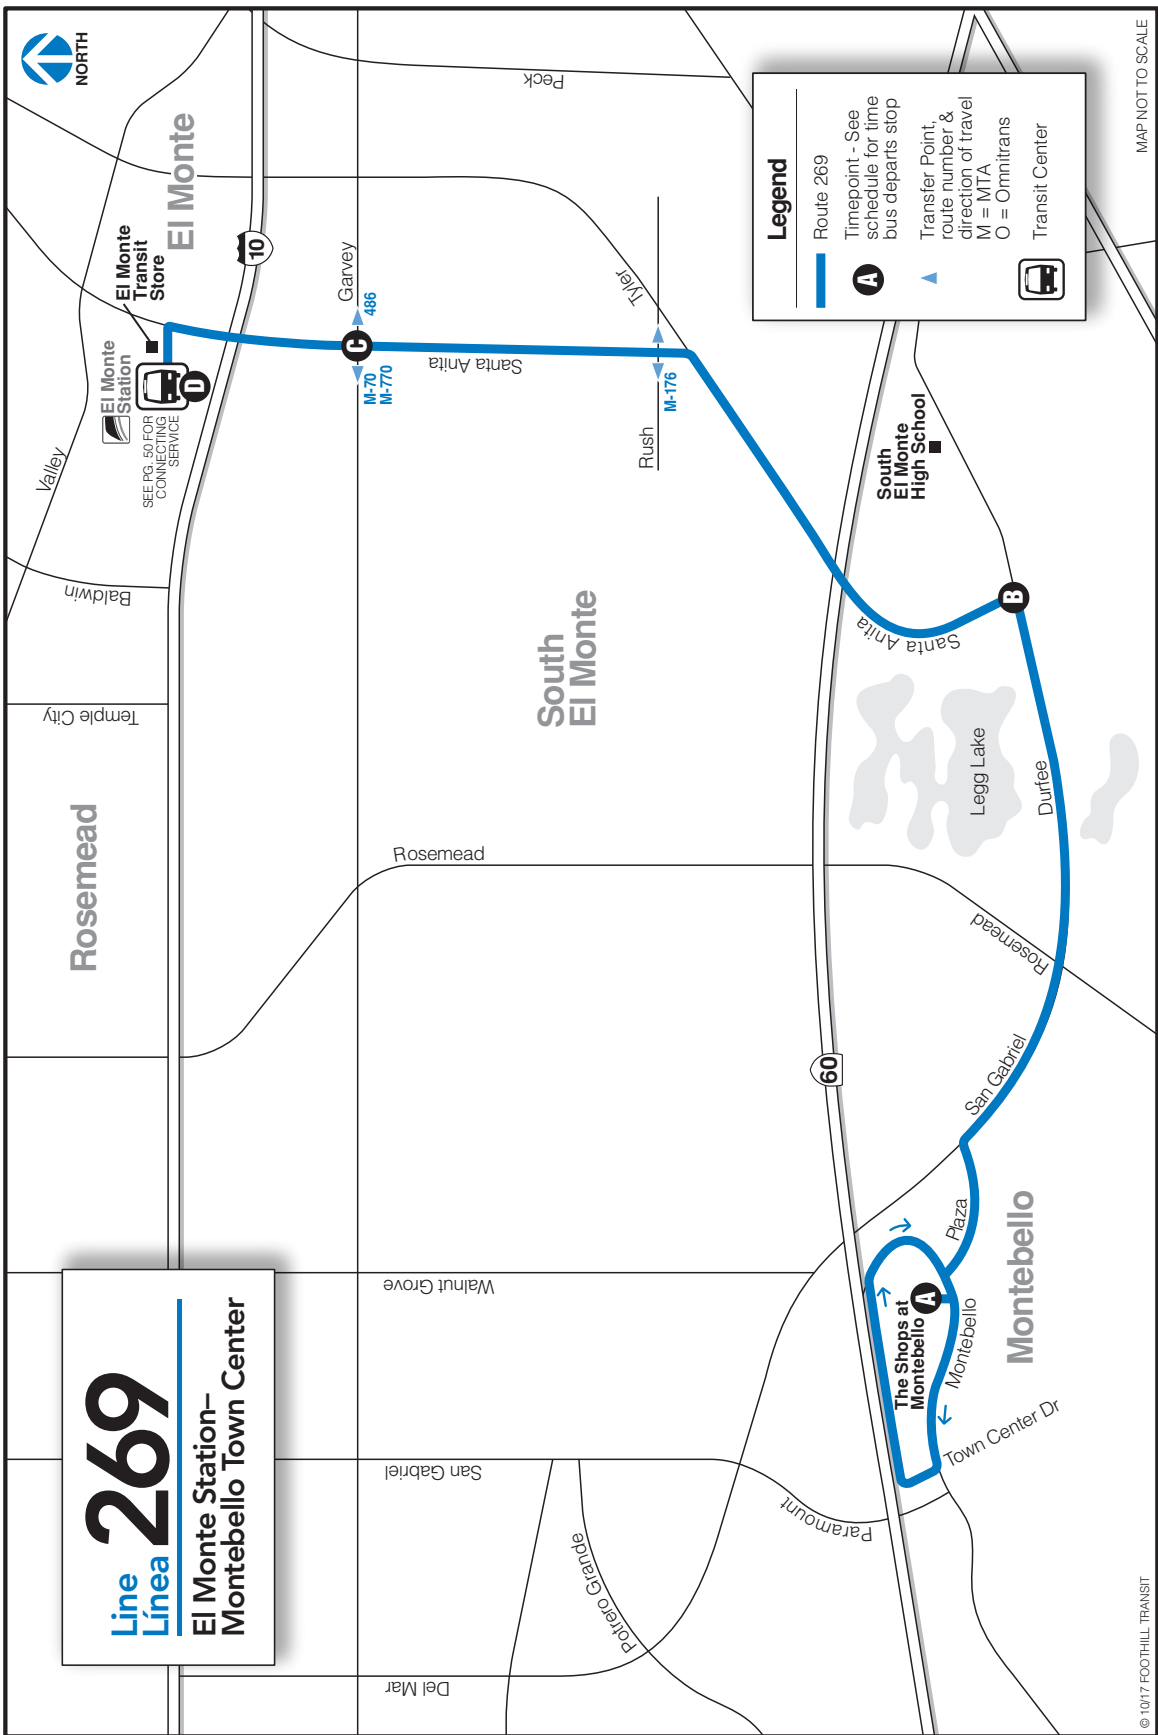

# Line 269

El Monte Station—  
Montebello Town Center

**Legend**

- Route 269
- Timepoint - See schedule for time bus departs stop
- Transfer Point: route number & direction of travel  
M = MTA  
O = Omnitrans
- Transit Center

## SOUTHBOUND/EN DIRECCIÓN SUR