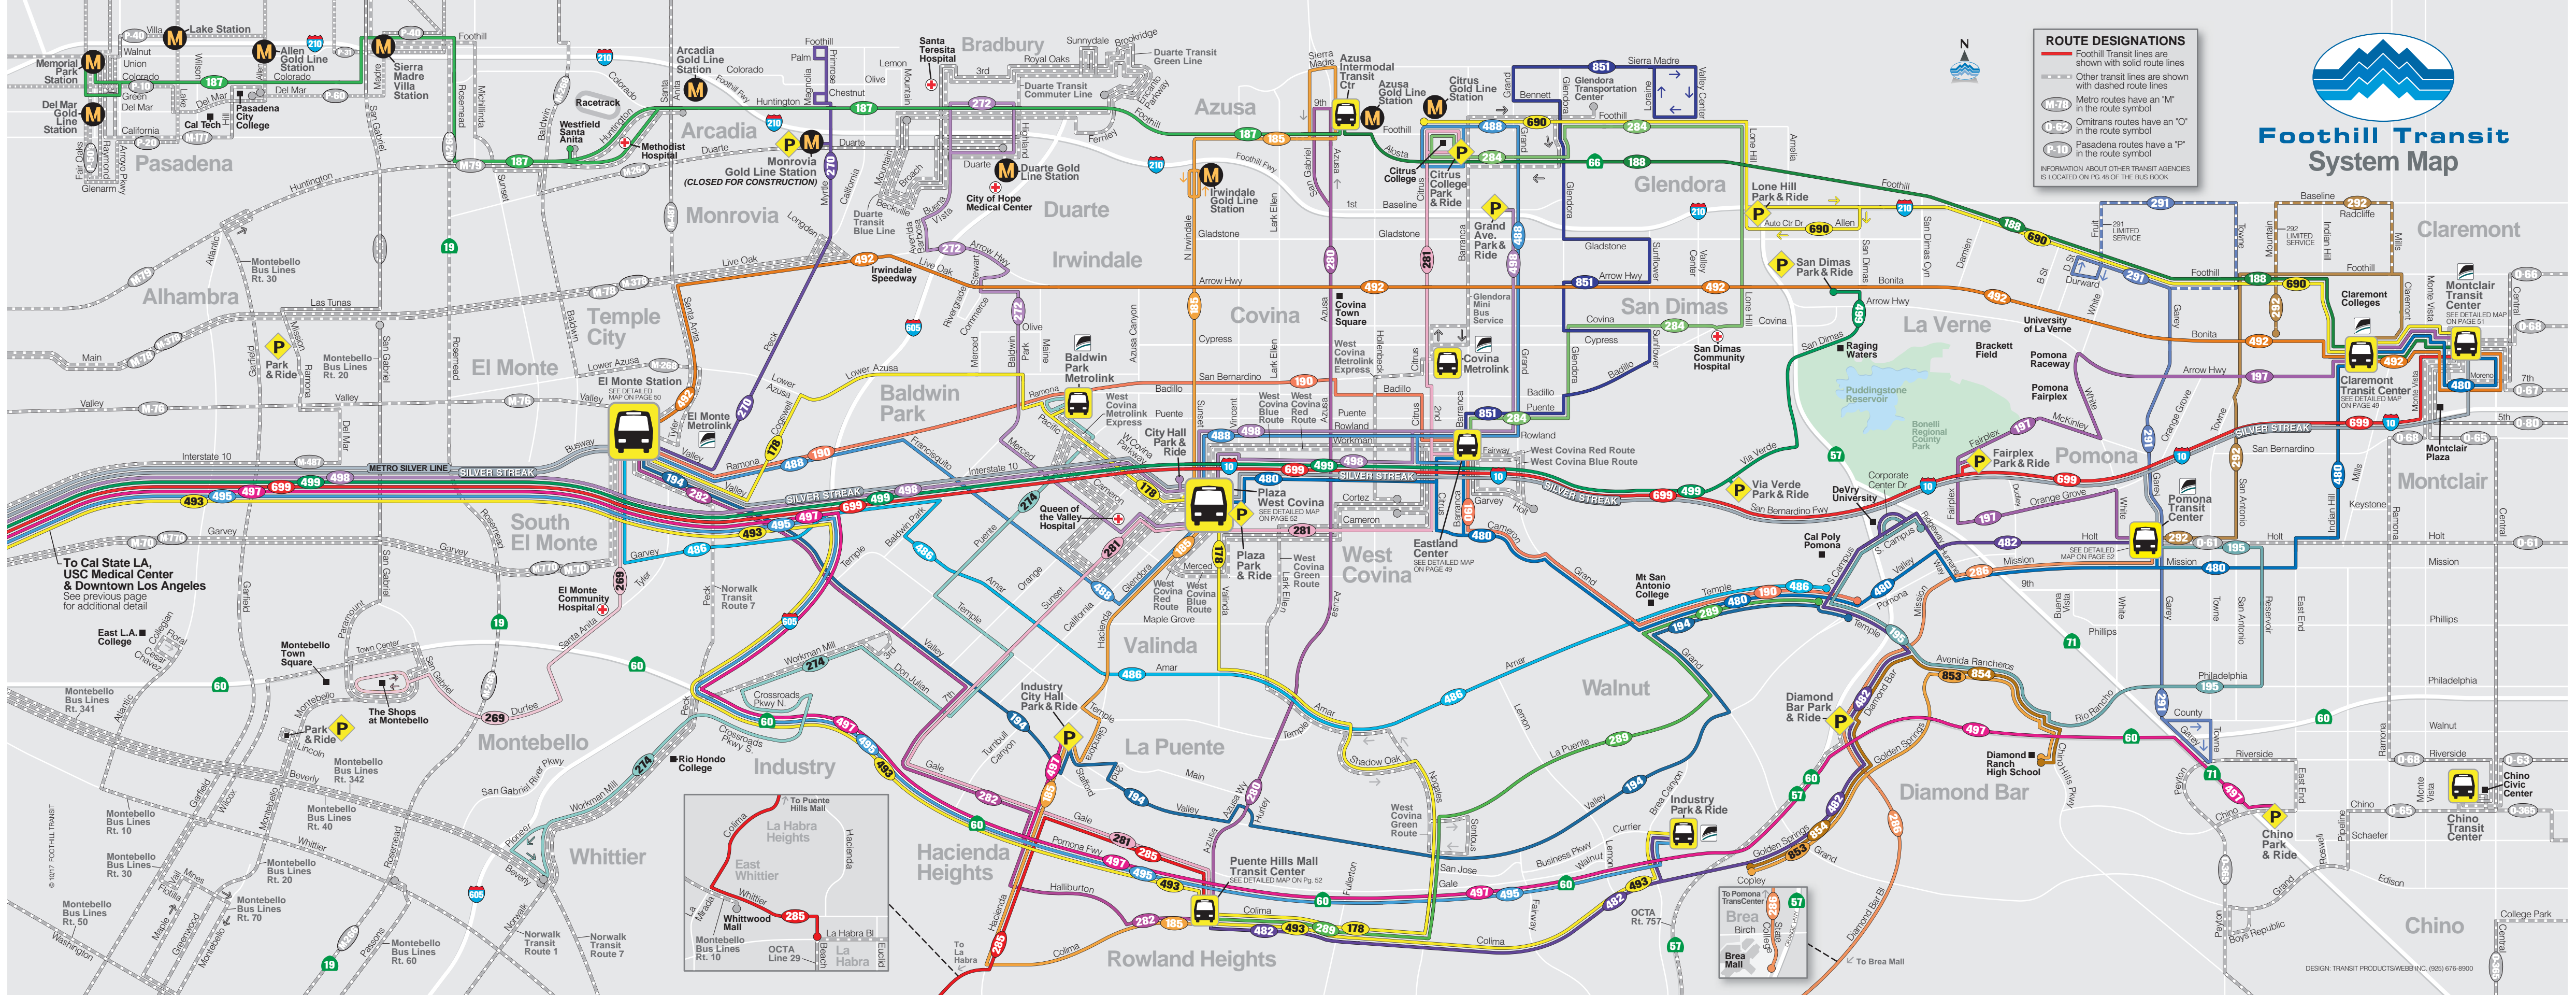

ROUTE DESIGNATIONS

- Foothill Transit lines are shown with solid route lines
- Other transit lines are shown with dashed route lines
- Metro routes have an "M" in the route symbol
- Omnitran routes have an "O" in the route symbol
- Pasadena routes have a "P" in the route symbol

INFORMATION ABOUT OTHER TRANSIT AGENCIES IS LOCATED ON PG. 48 OF THE BUS BOOK.

Foothill Transit System Map

To Cal State LA, USC Medical Center & Downtown Los Angeles See previous page for additional detail

SEE DETAILED MAP ON PAGE 52

Brea Transit Center

To Brea Mall

La Habra Transit Center

To La Habra