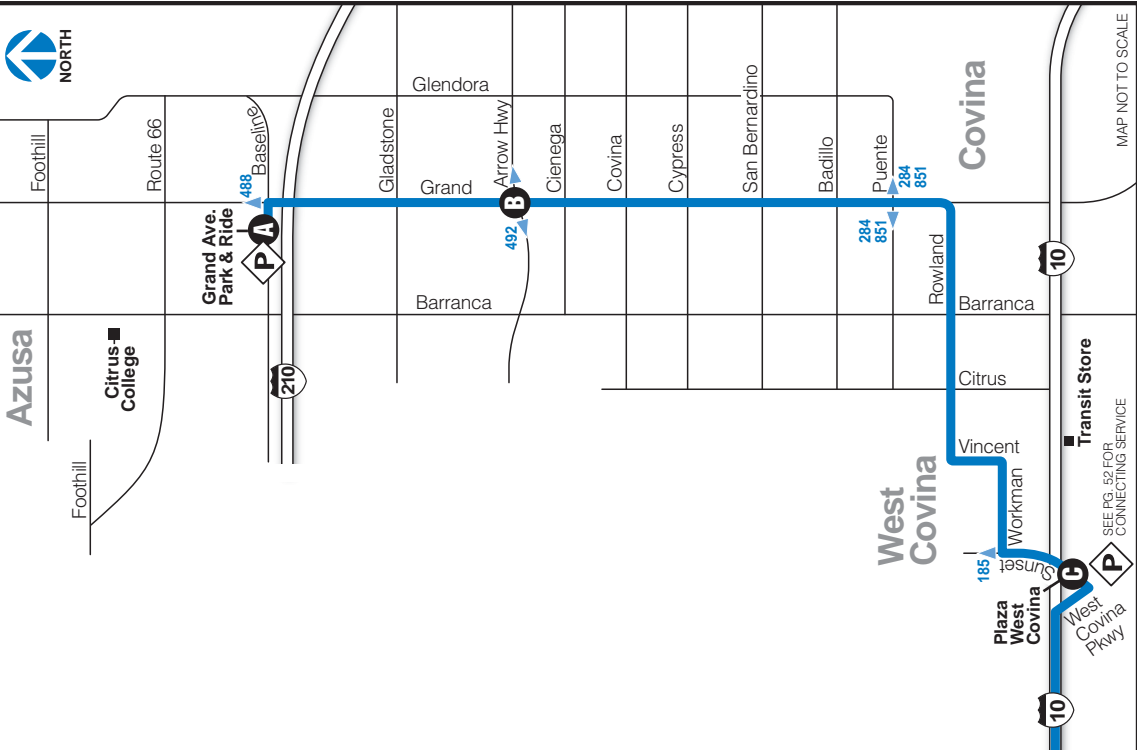

Azusa

Citrus College

Foothill

Route 66

Grand Ave. Park & Ride

Baseline

488

210

Barranca

Gladstone

Glendora

Arrow Hwy

492

Cienega

Covina

Cypress

San Bernardino

Badillo

Puente

284 851

284 851

Rowland

Barranca

10

Citrus

Vincent

Workman

185

Sunset

Plaza West Covina

West Covina Pkwy

10

Transit Store

SEE PG. 52 FOR CONNECTING SERVICE

MAP NOT TO SCALE

Foothill

Route 66

Baseline

488

210

Barranca

Glendora

Arrow Hwy

492

Cienega

Covina

Cypress

San Bernardino

Badillo

Puente

284 851

284 851

Rowland

Barranca

10

Citrus

Vincent

Workman

185

Sunset

Plaza West Covina

West Covina Pkwy

10

Transit Store

SEE PG. 52 FOR CONNECTING SERVICE

MAP NOT TO SCALE