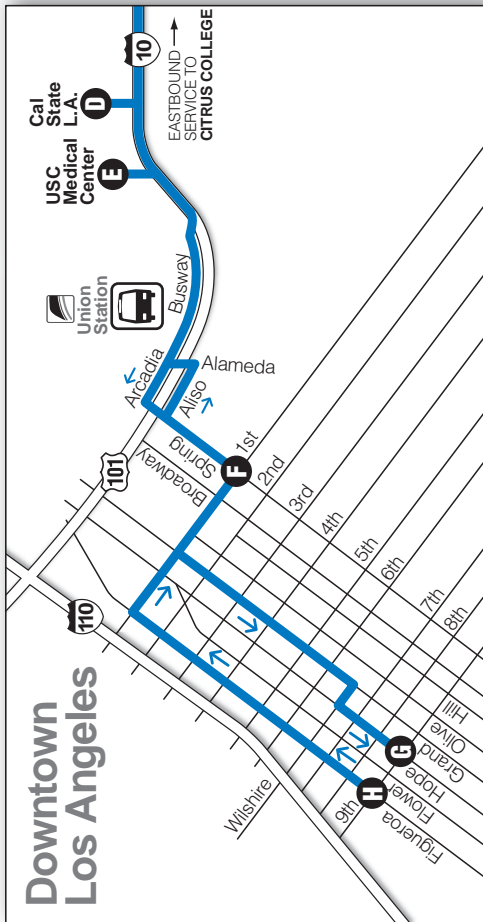

# Line 498

**Linea**  
**Azusa–West Covina**  
**Downtown Los Angeles**  
**Express Service/Servicio Rapido**

### Legend

- Route 498
- Timepoint - See schedule for time bus departs stop
- Transfer Point, route number, & direction of travel  
M = MTA  
O = Omnitrans
- Transit Center
- Park & Ride Lot

**Downtown Los Angeles**  
 SEE INSET ABOVE

Route 66

Grand Ave. Park & Ride

Baseline

488

210

Barranca

Gladstone

Glendora

### GLENDORA TO LOS ANGELES GLENDORA HACIA LOS ANGELES

Grand Ave. Park & Ride	Grand Ave. & Arrow Hwy.	West Covina Park & Ride	Cal State L.A.	USC Medical Center	1st St. & Spring St.	Hope St. & 9th St.
<b>A</b>	<b>B</b>	<b>C</b>	<b>D</b>	<b>E</b>	<b>F</b>	<b>G</b>
.....	.....	4:44	5:01	5:04	5:10	5:22
4:45	4:52	5:09	5:26	5:29	5:35	5:47
.....	.....	5:32	5:49	5:52	5:58	6:10
5:15	5:22	5:39	5:56	5:59	6:08	6:20
.....	.....	5:52	6:11	6:16	6:26	6:38
5:33	5:40	5:57	6:16	6:21	6:31	6:43
.....	.....	6:09	6:29	6:34	6:44	6:56
5:47	5:54	6:13	6:33	6:38	6:48	7:00
.....	.....	6:27	6:47	6:52	7:02	7:14
6:05	6:13	6:33	6:53	6:58	7:08	7:20
6:15	6:23	6:43	7:04	7:09	7:19	7:31
.....	.....	6:57	7:22	7:27	7:37	7:49
6:31	6:39	6:59	7:25	7:30	7:40	7:52
.....	.....	7:10	7:36	7:41	7:51	8:03
.....	.....	7:20	7:46	7:51	8:01	8:13
6:53	7:01	7:24	7:50	7:55	8:05	8:17
.....	.....	7:32	7:58	8:03	8:13	8:25
.....	.....	7:39	8:05	8:10	8:20	8:32
7:08	7:17	7:40	8:06	8:11	8:21	8:33
.....	.....	7:53	8:19	8:24	8:34	8:46
7:30	7:39	8:02	8:28	8:33	8:43	8:55
.....	.....	8:12	8:38	8:43	8:53	9:05
7:45	7:54	8:18	8:44	8:49	8:59	9:11
.....	.....	8:29	8:55	9:00	9:10	9:22
8:01	8:09	8:33	8:59	9:04	9:14	9:26
.....	.....	8:44	9:10	9:15	9:25	9:37
8:18	8:26	8:50	9:16	9:21	9:31	9:43