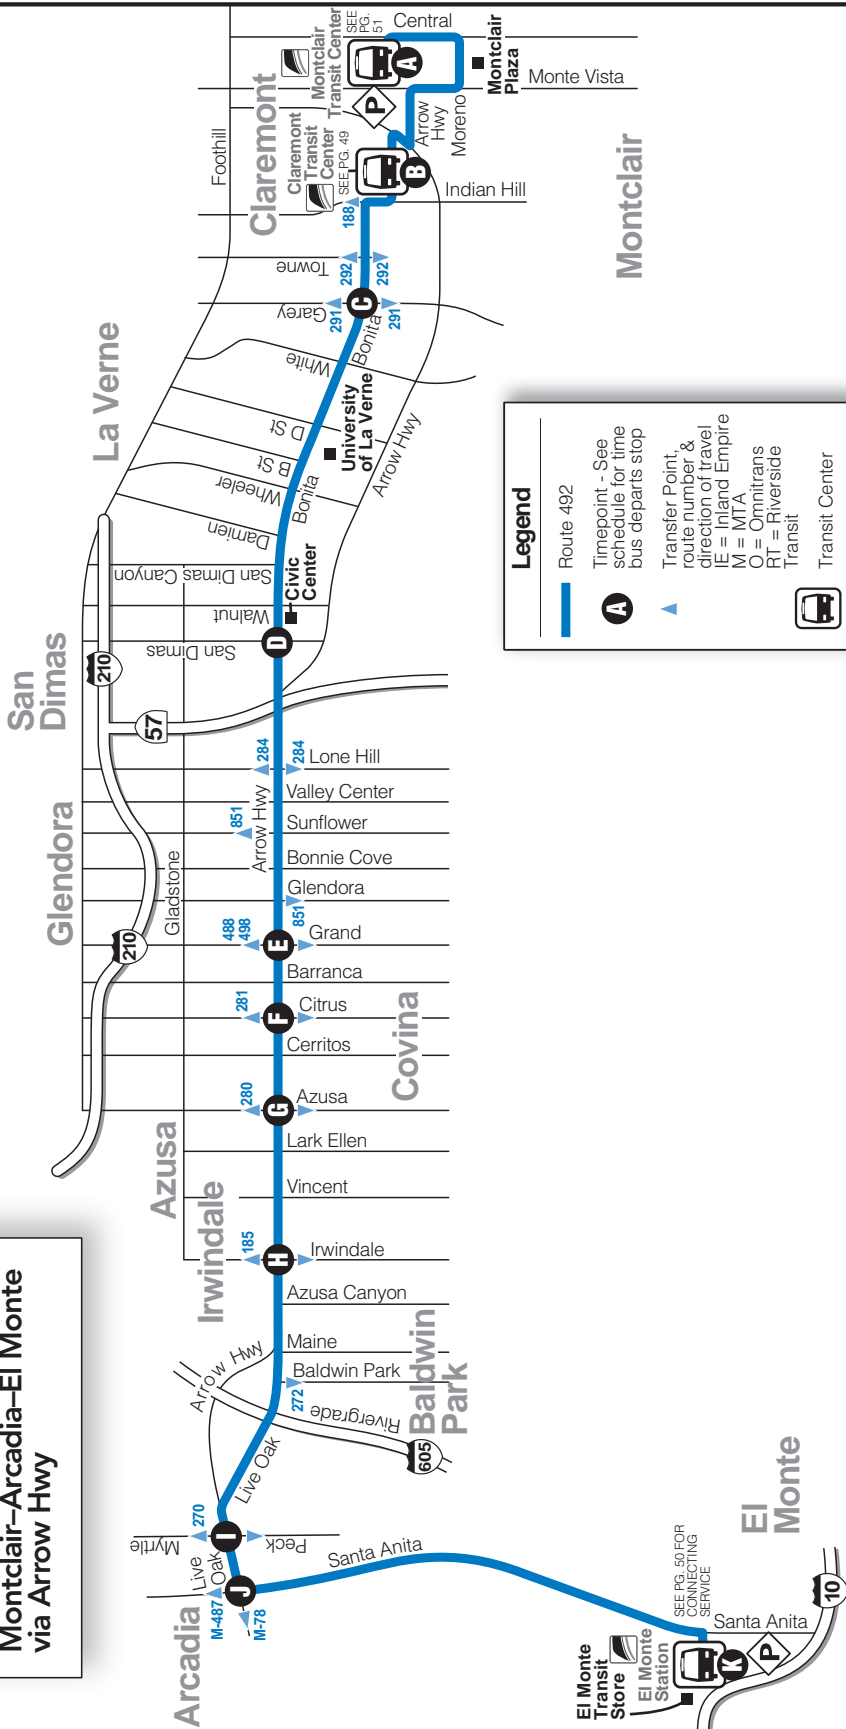

# Line 492

Montclair-Arcadia-El Monte  
via Arrow Hwy

© 10/17 FOOTHILL TRANSIT

**Legend**

- Route 492
- Timepoint - See schedule for time bus departs stop
- Transfer Point: route number & direction of travel  
 IE = Inland Empire  
 M = MTA  
 O = Omnitrans  
 RT = Riverside Transit
- Transit Center
- Park & Ride Lot

Montclair

MAP NOT TO SCALE

## WESTBOUND/EN DIRECCIÓN OESTE