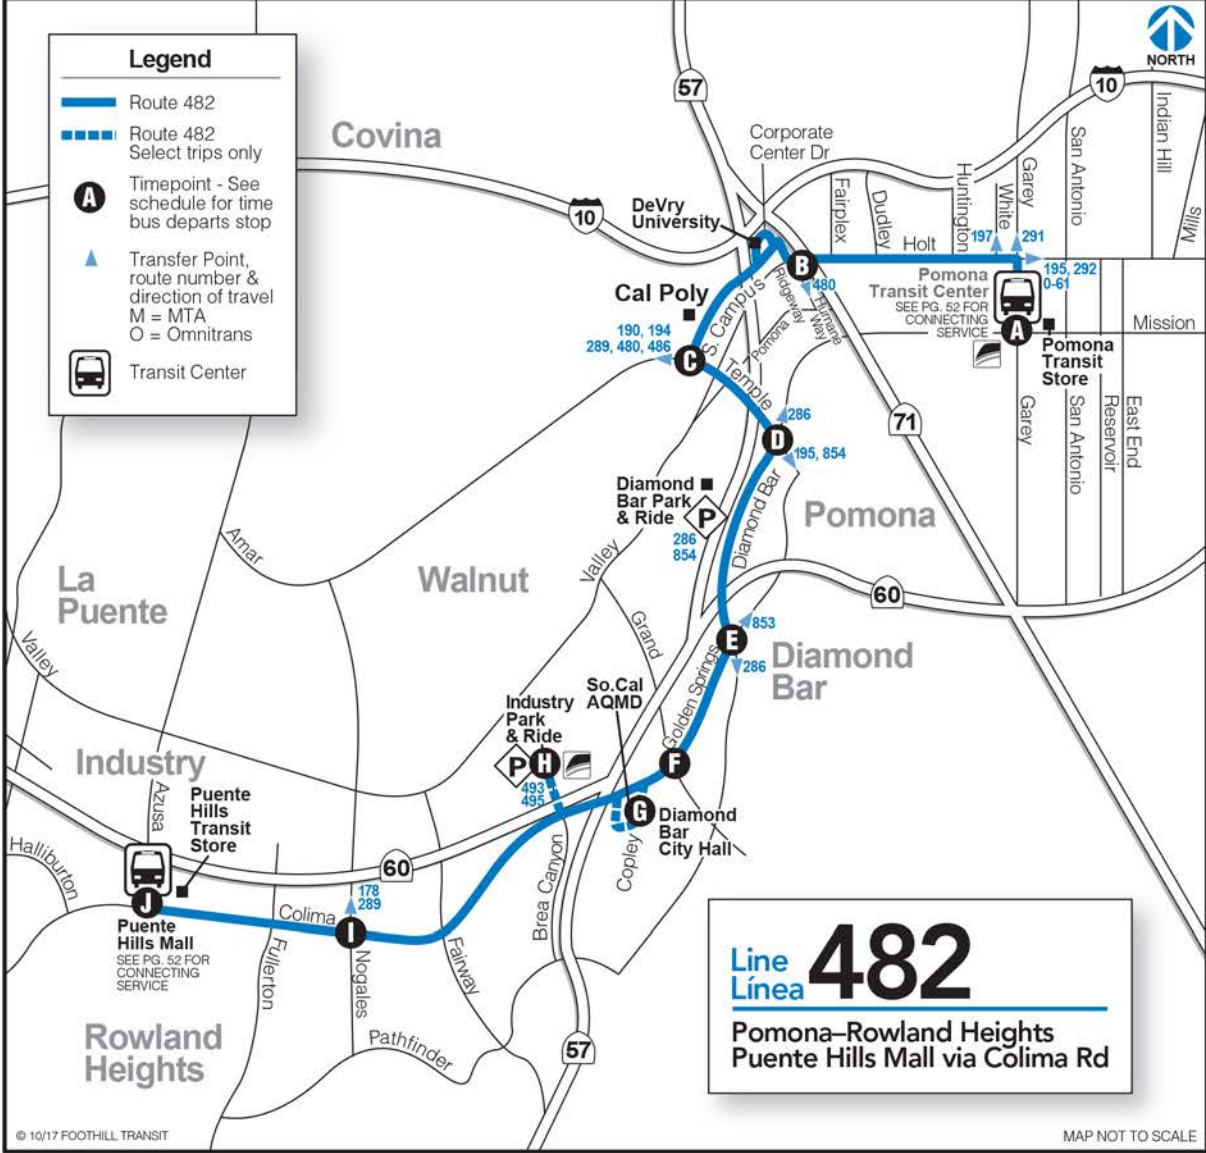

Legend

-  Route 482
-  Route 482 Select trips only
- A** Timepoint - See schedule for time bus departs stop
-  Transfer Point, route number & direction of travel
M = MTA
O = Omnitrans
-  Transit Center