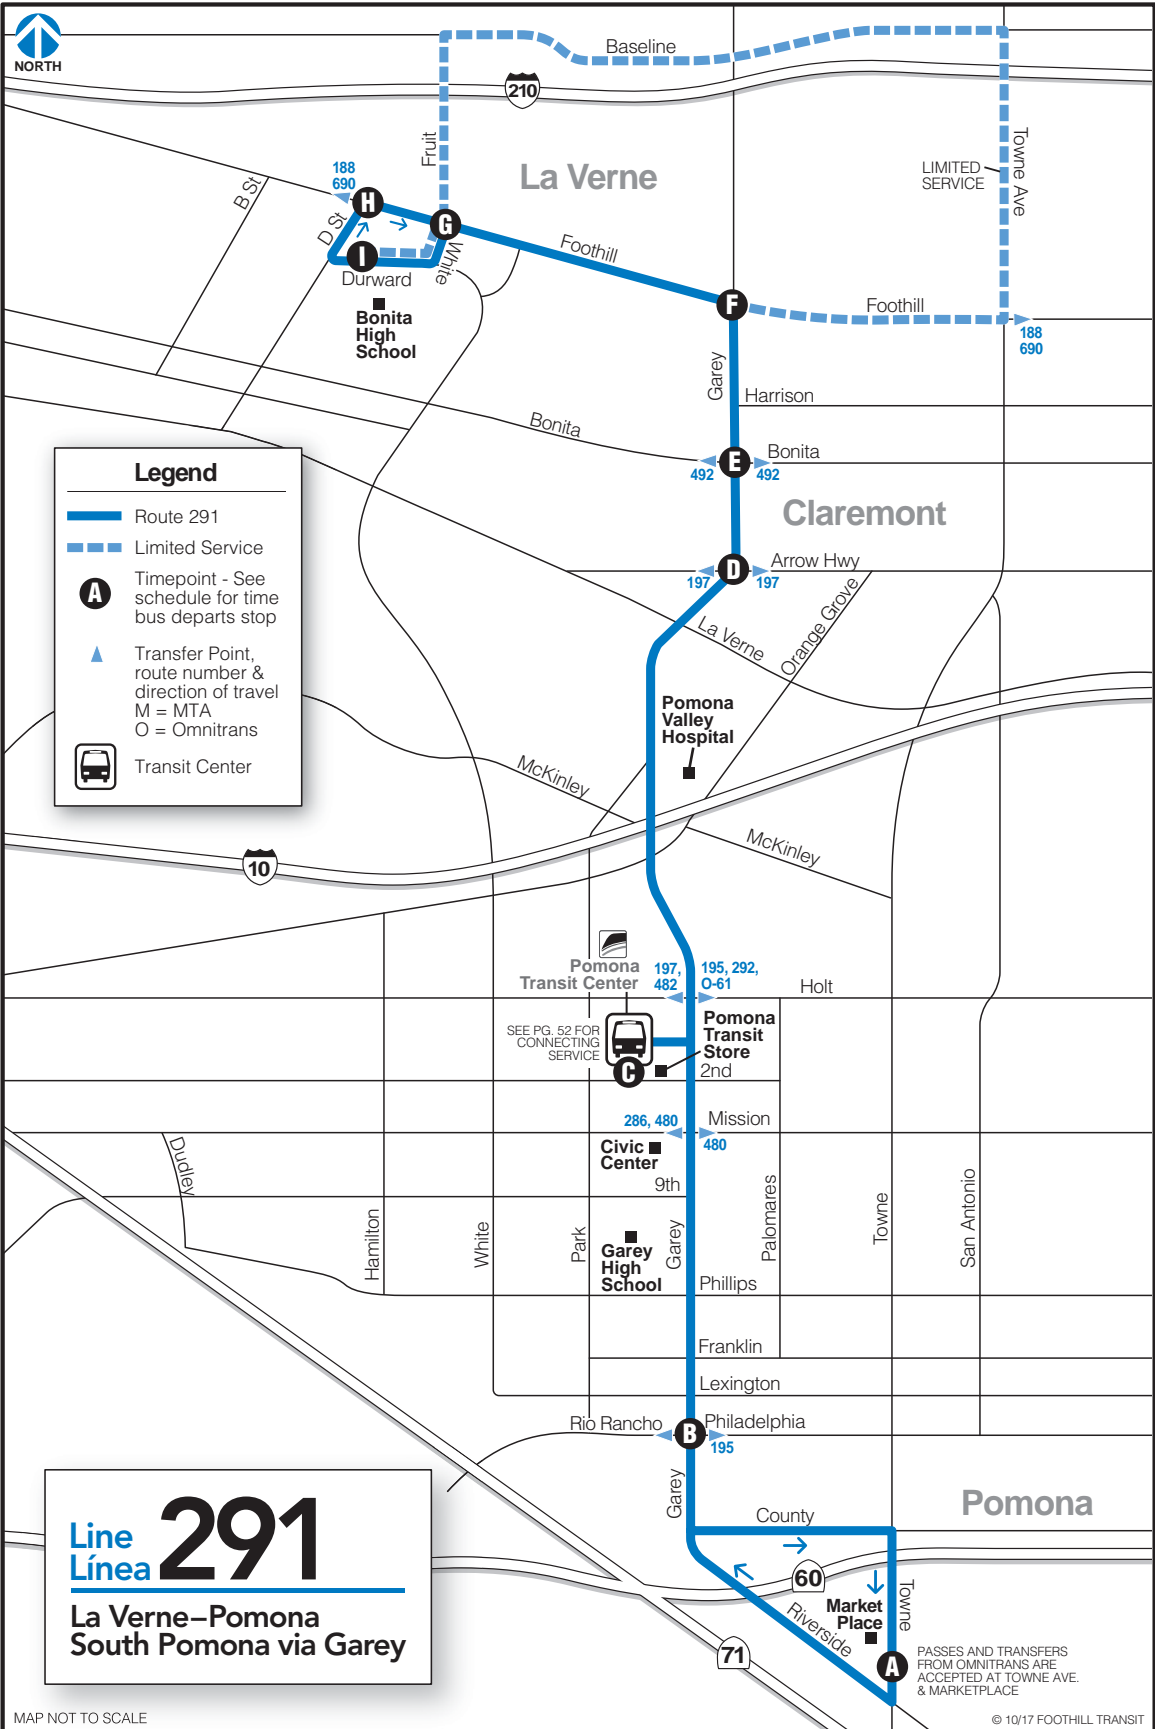

Legend

- Route 291
- Limited Service
- Timepoint - See schedule for time bus departs stop
- Transfer Point, route number & direction of travel
  M = MTA
  O = Omnitrans
- Transit Center

Line 291
La Verne-Pomona
South Pomona via Garey

MAP NOT TO SCALE

© 10/17 FOOTHILL TRANSIT

PASSES AND TRANSFERS FROM OMNITRANS ARE ACCEPTED AT TOWNE AVE. & MARKETPLACE