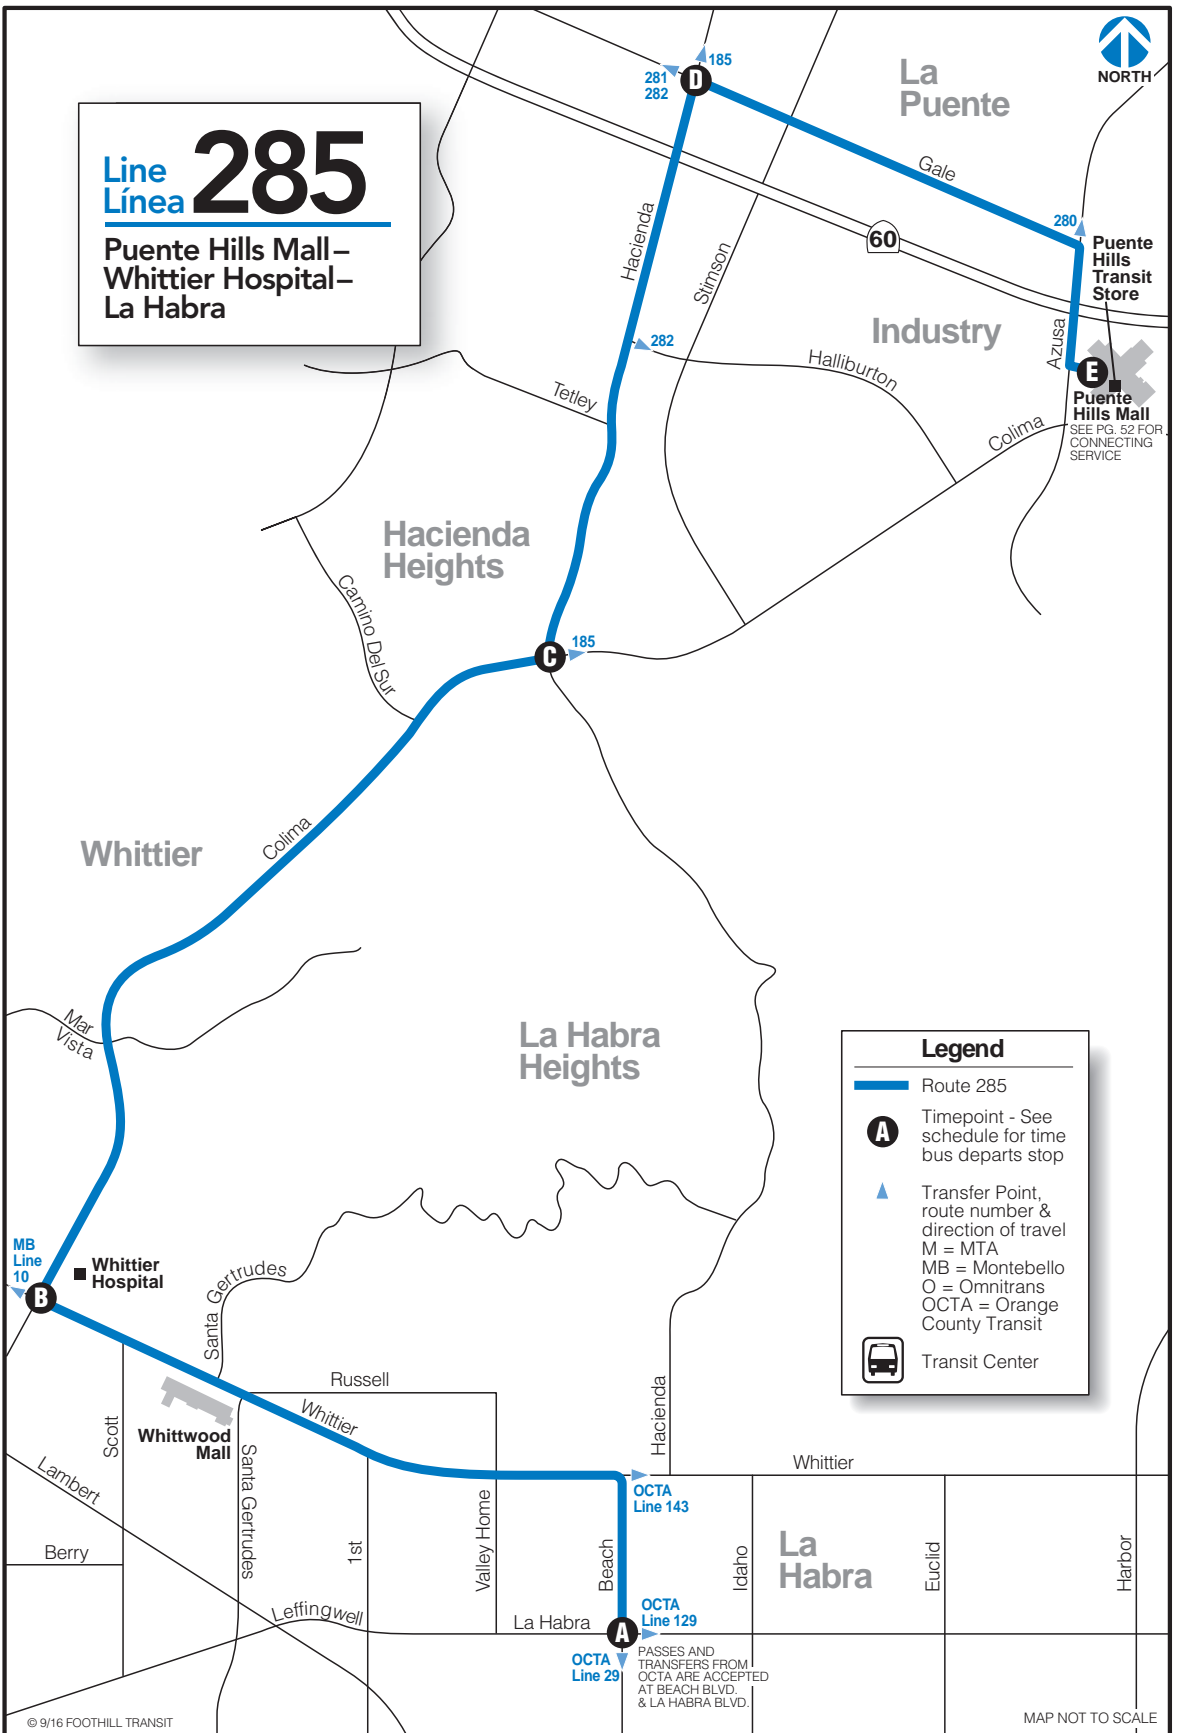

Line
Línea 285
Puente Hills Mall –
Whittier Hospital –
La Habra

Legend

- Route 285
- Timepoint - See schedule for time bus departs stop
- Transfer Point, route number & direction of travel
  M = MTA
  MB = Montebello
  O = Omnitrans
  OCTA = Orange County Transit
- Transit Center

Puente Hills Mall
SEE PG. 52 FOR CONNECTING SERVICE

MAP NOT TO SCALE