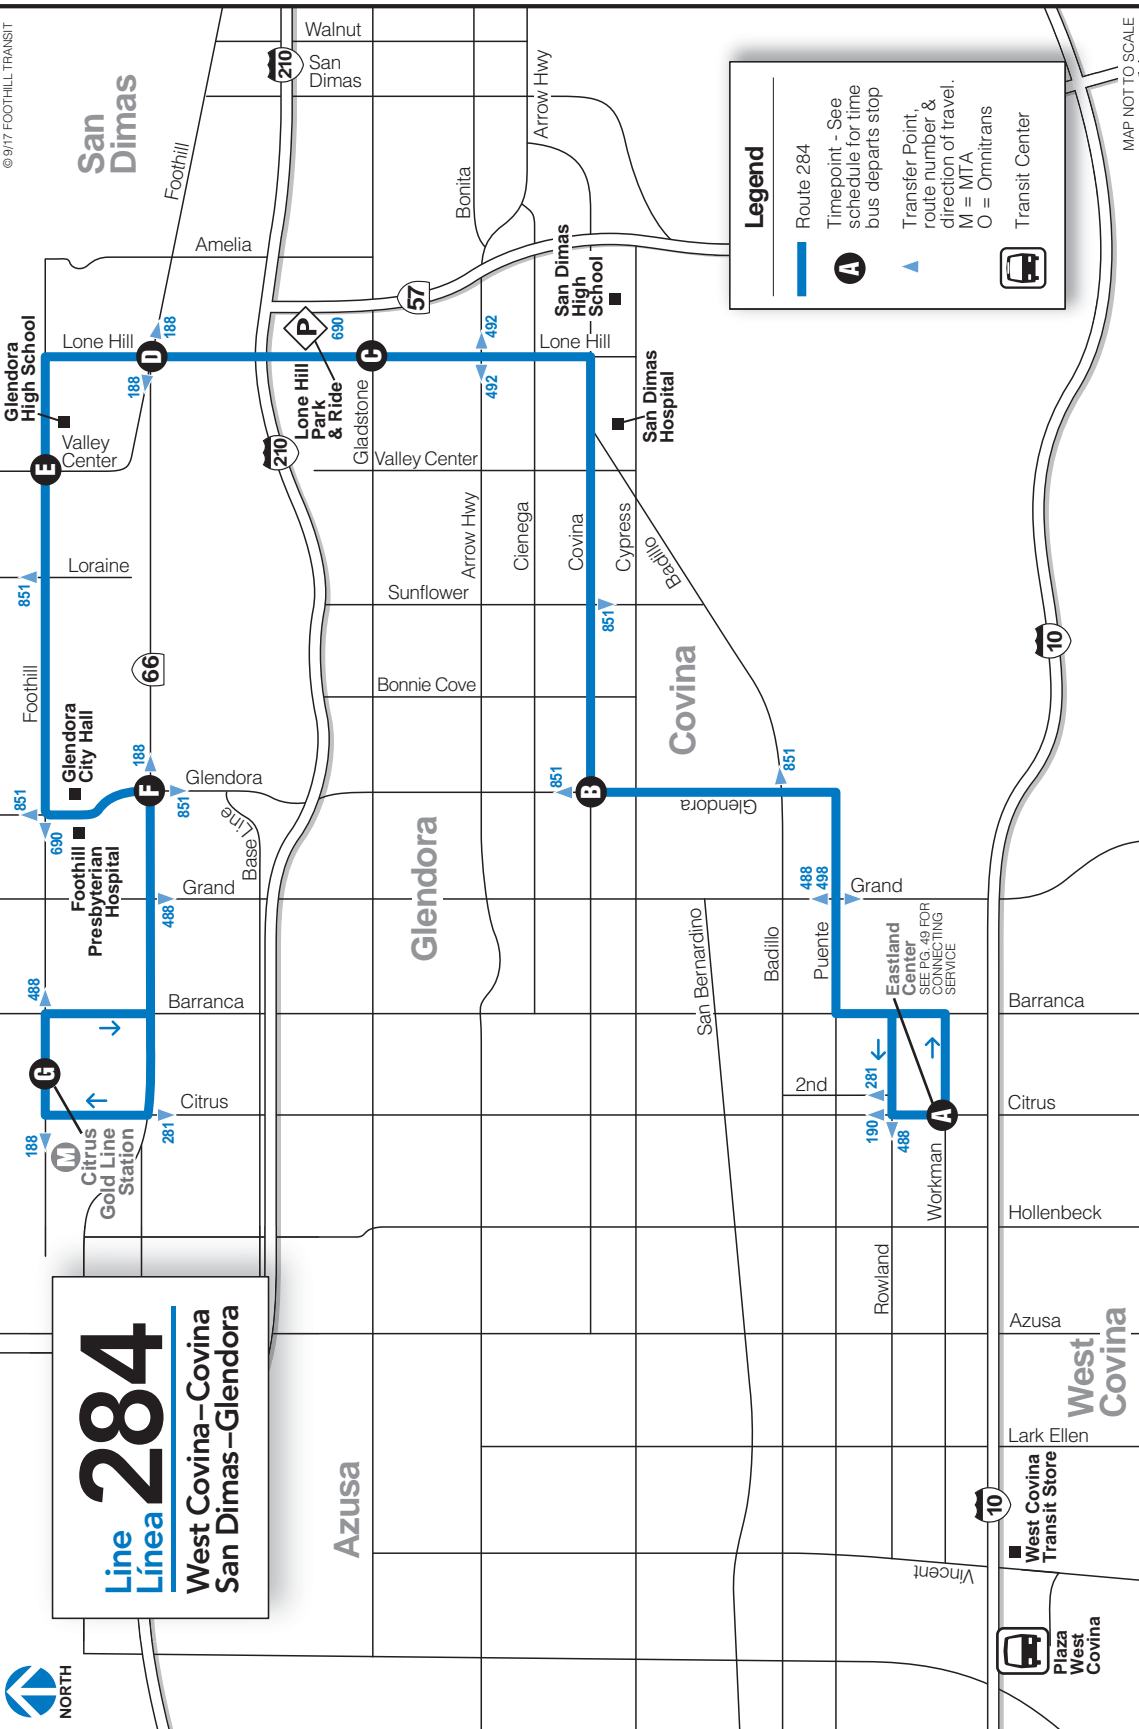

Line 284
West Covina – Covina
San Dimas – Glendora

Legend

- Route 284
- Timepoint - See schedule for time bus departs stop
- Transfer Point, route number & direction of travel. M = MTA, O = Omnitrans
- Transit Center

MAP NOT TO SCALE

WEEKDAY
ENTRE SEMANA

NORTHBOUND/EN DIRECCIÓN NORTE

WEST COVINA TO GLENDORA
WEST COVINA HACIA GLENDORA

	Eastland Center	Glendora Ave. & Covina Blvd.	Lone Hill Ave. & Gladstone St.	Route 66 & Lone Hill Ave.	Foothill Blvd. & Valley Center Ave.	Glendora Ave. & Route 66	Citrus College Foothill Blvd. & Galanto Ave.
	A	B	C	D	E	F	G
	6:00	6:10	6:22	6:25	6:28	6:34	6:44
	7:00	7:10	7:23	7:26	7:29	7:35	7:45
	8:00	8:10	8:23	8:26	8:29	8:35	8:45
	9:00	9:10	9:23	9:26	9:29	9:35	9:45
	10:00	10:10	10:22	10:25	10:28	10:34	10:44
	11:00	11:10	11:22	11:25	11:28	11:34	11:44
	12:00	12:12	12:24	12:27	12:30	12:36	12:46
	1:00	1:11	1:23	1:26	1:29	1:35	1:45
	2:00	2:11	2:24	2:28	2:32	2:38	2:48
	3:00	3:10	3:23	3:27	3:31	3:37	3:47
	3:59	4:09	4:22	4:26	4:30	4:36	4:46
	5:00	5:10	5:22	5:26	5:30	5:36	5:46
	6:00	6:10	6:22	6:26	6:30	6:36	6:46
	7:00	7:10	7:22	7:26	7:30	7:36	7:46
	A	B	C	D	E	F	G
	6:15	6:24	6:35	6:38	6:41	6:46	6:55
	7:45	7:54	8:05	8:08	8:11	8:16	8:25
	9:15	9:25	9:37	9:40	9:43	9:48	9:57
	10:45	10:56	11:08	11:11	11:14	11:19	11:28
	11:30	11:41	11:53	11:56	11:59	12:04	12:13
	12:15	12:26	12:38	12:41	12:44	12:49	12:58
	1:00	1:11	1:23	1:26	1:29	1:34	1:43
	1:45	1:56	2:08	2:11	2:14	2:19	2:28
	2:30	2:41	2:53	2:56	2:59	3:04	3:13
	3:15	3:26	3:38	3:41	3:44	3:49	3:58
	4:00	4:11	4:23	4:26	4:29	4:34	4:43
	5:30	5:41	5:53	5:56	5:59	6:04	6:13