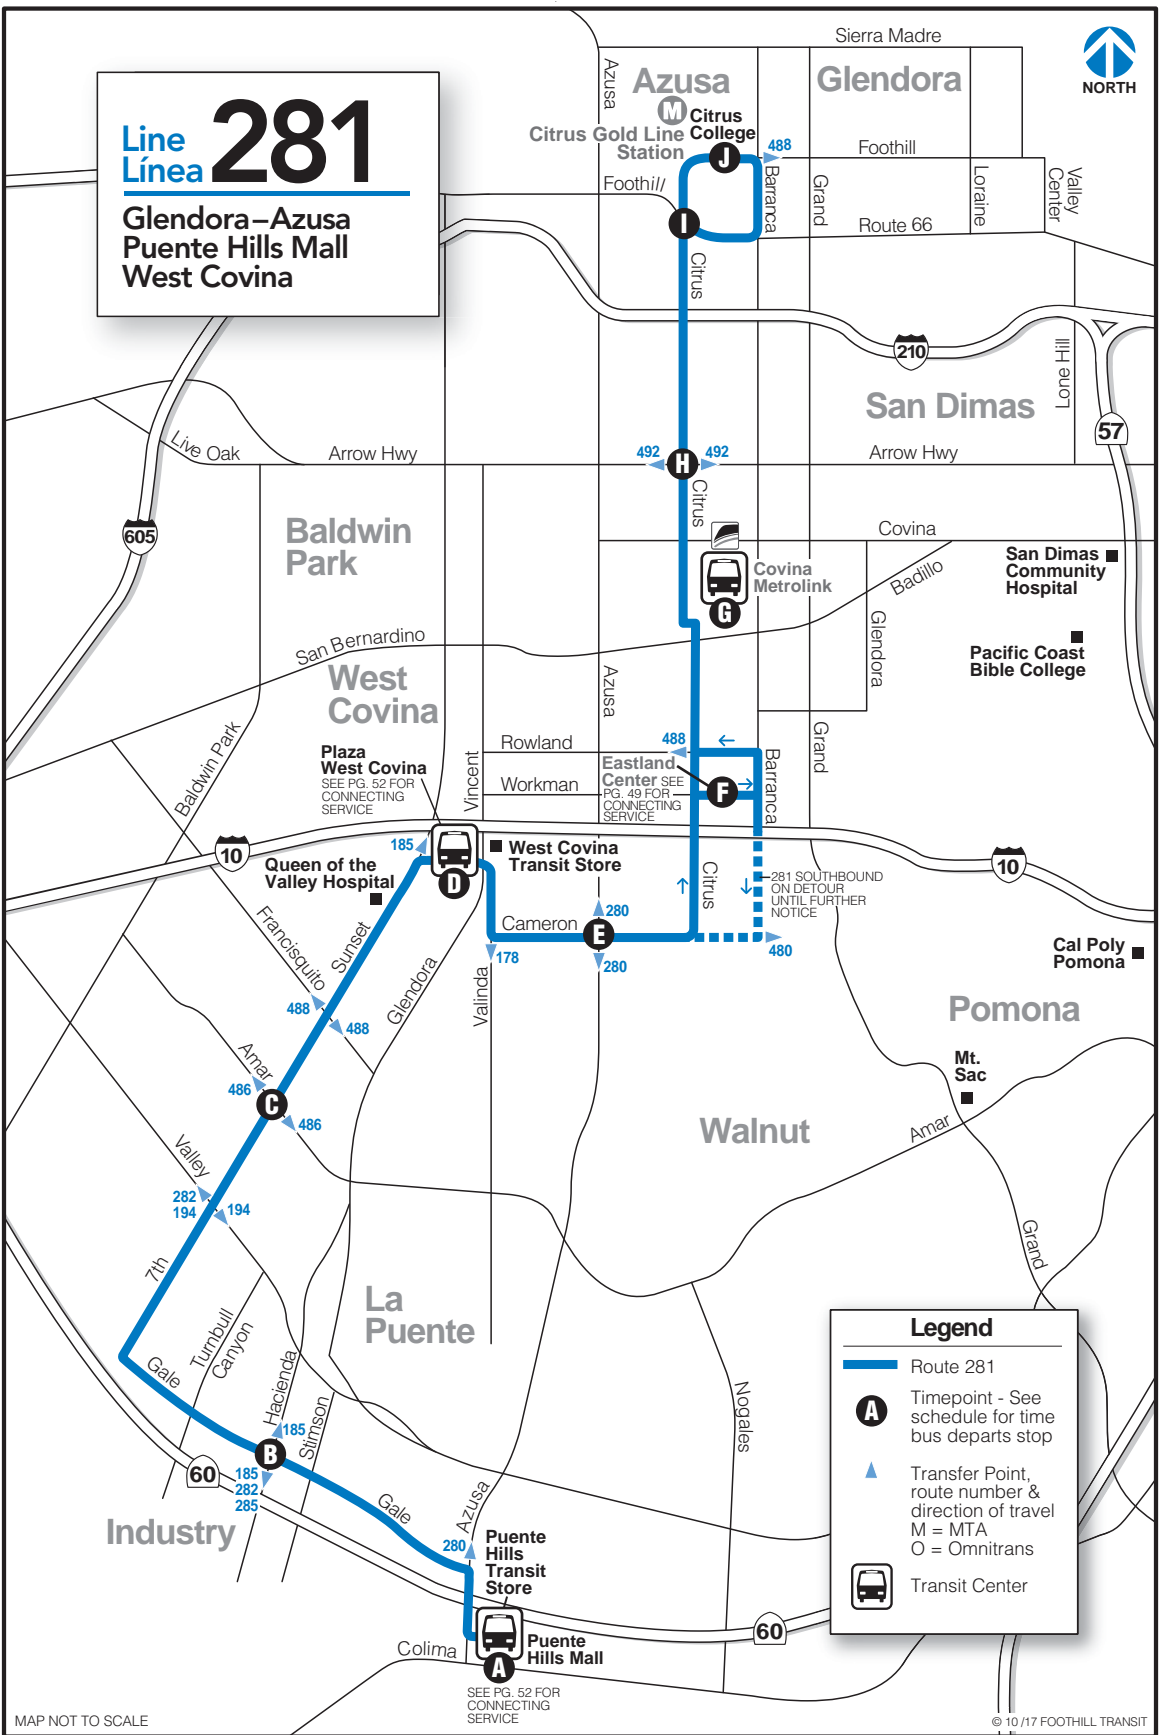

# Line 281

### Legend

- Route 281
- Timepoint - See schedule for time bus departs stop
- Transfer Point, route number & direction of travel  
M = MTA  
O = Omnitrans
- Transit Center

MAP NOT TO SCALE

© 10/17 FOOTHILL TRANSIT

## NORTHBOUND/EN DIRECCIÓN NORTE

## SOUTHBOUND/EN DIRECCIÓN SUR