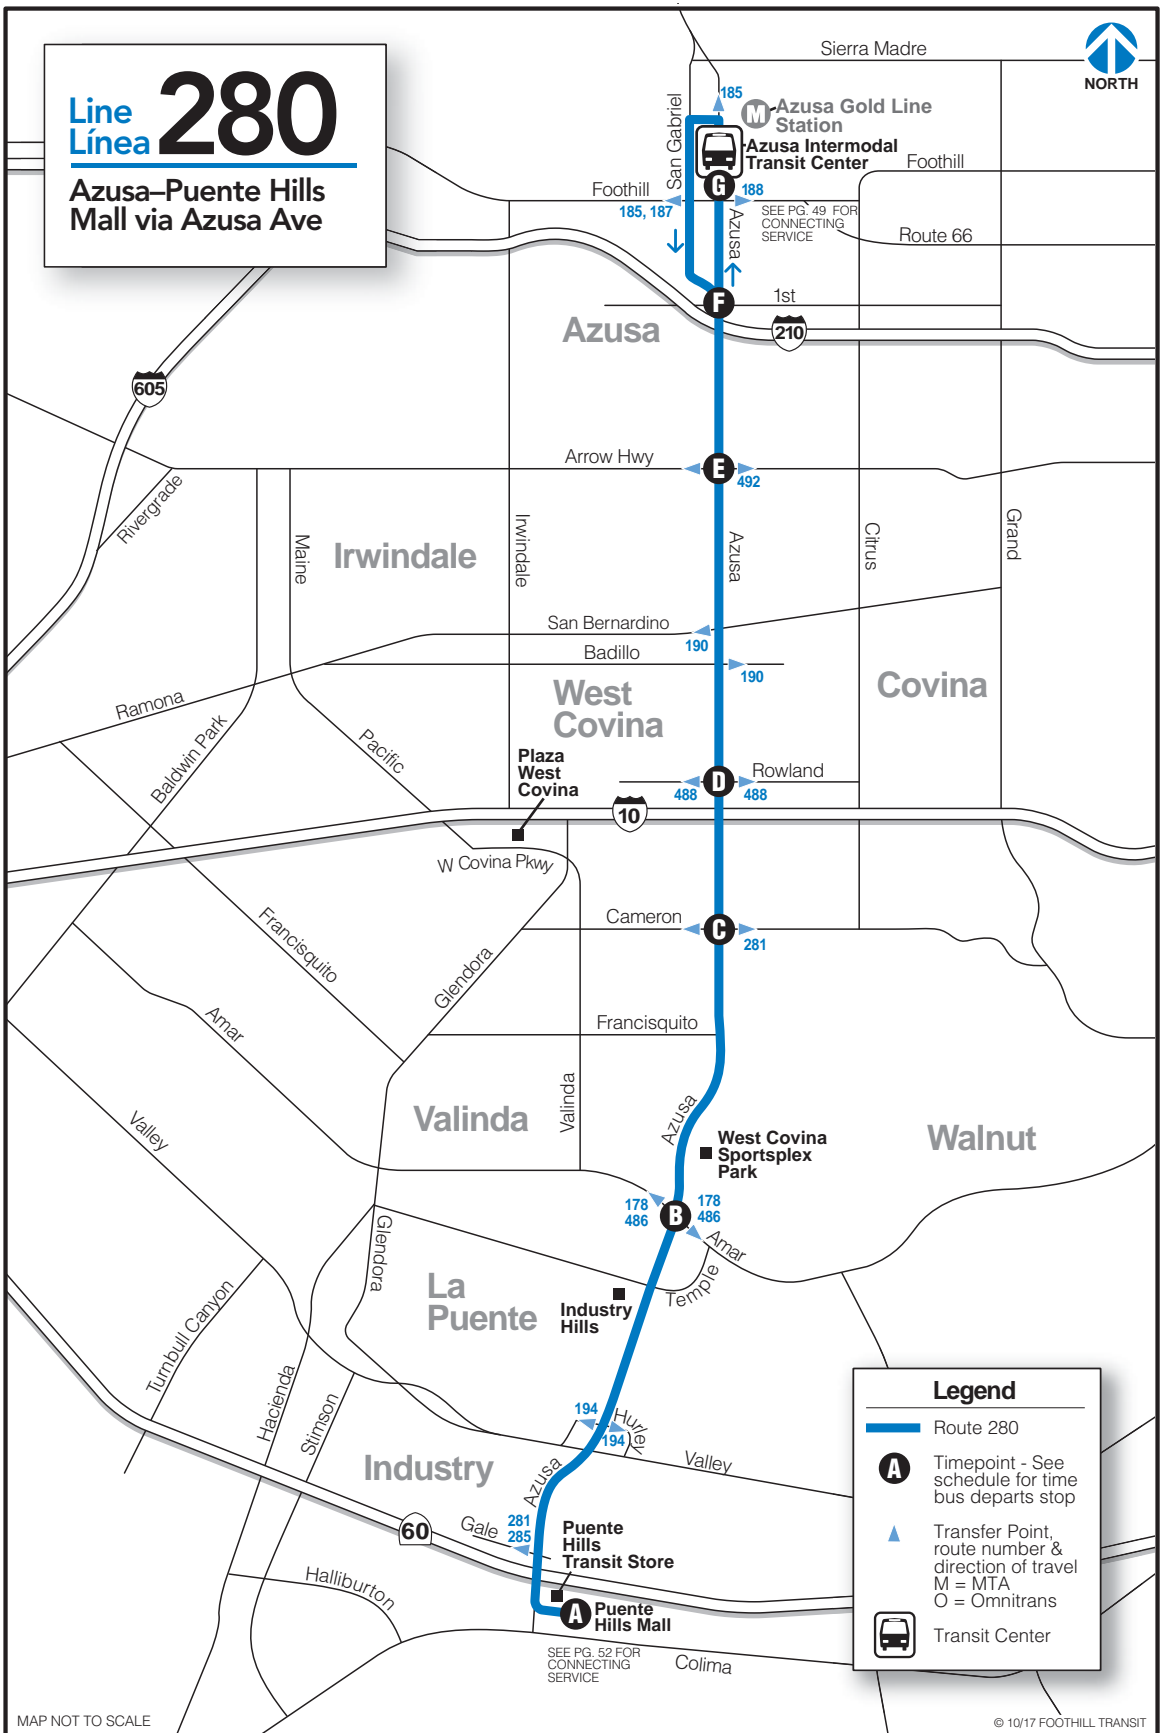

Line 280

Azusa-Puente Hills Mall via Azusa Ave

Legend

- Route 280
- (A) Timepoint - See schedule for time bus departs stop
- ▲ Transfer Point, route number & direction of travel
M = MTA
O = Omnitrans
- Transit Center