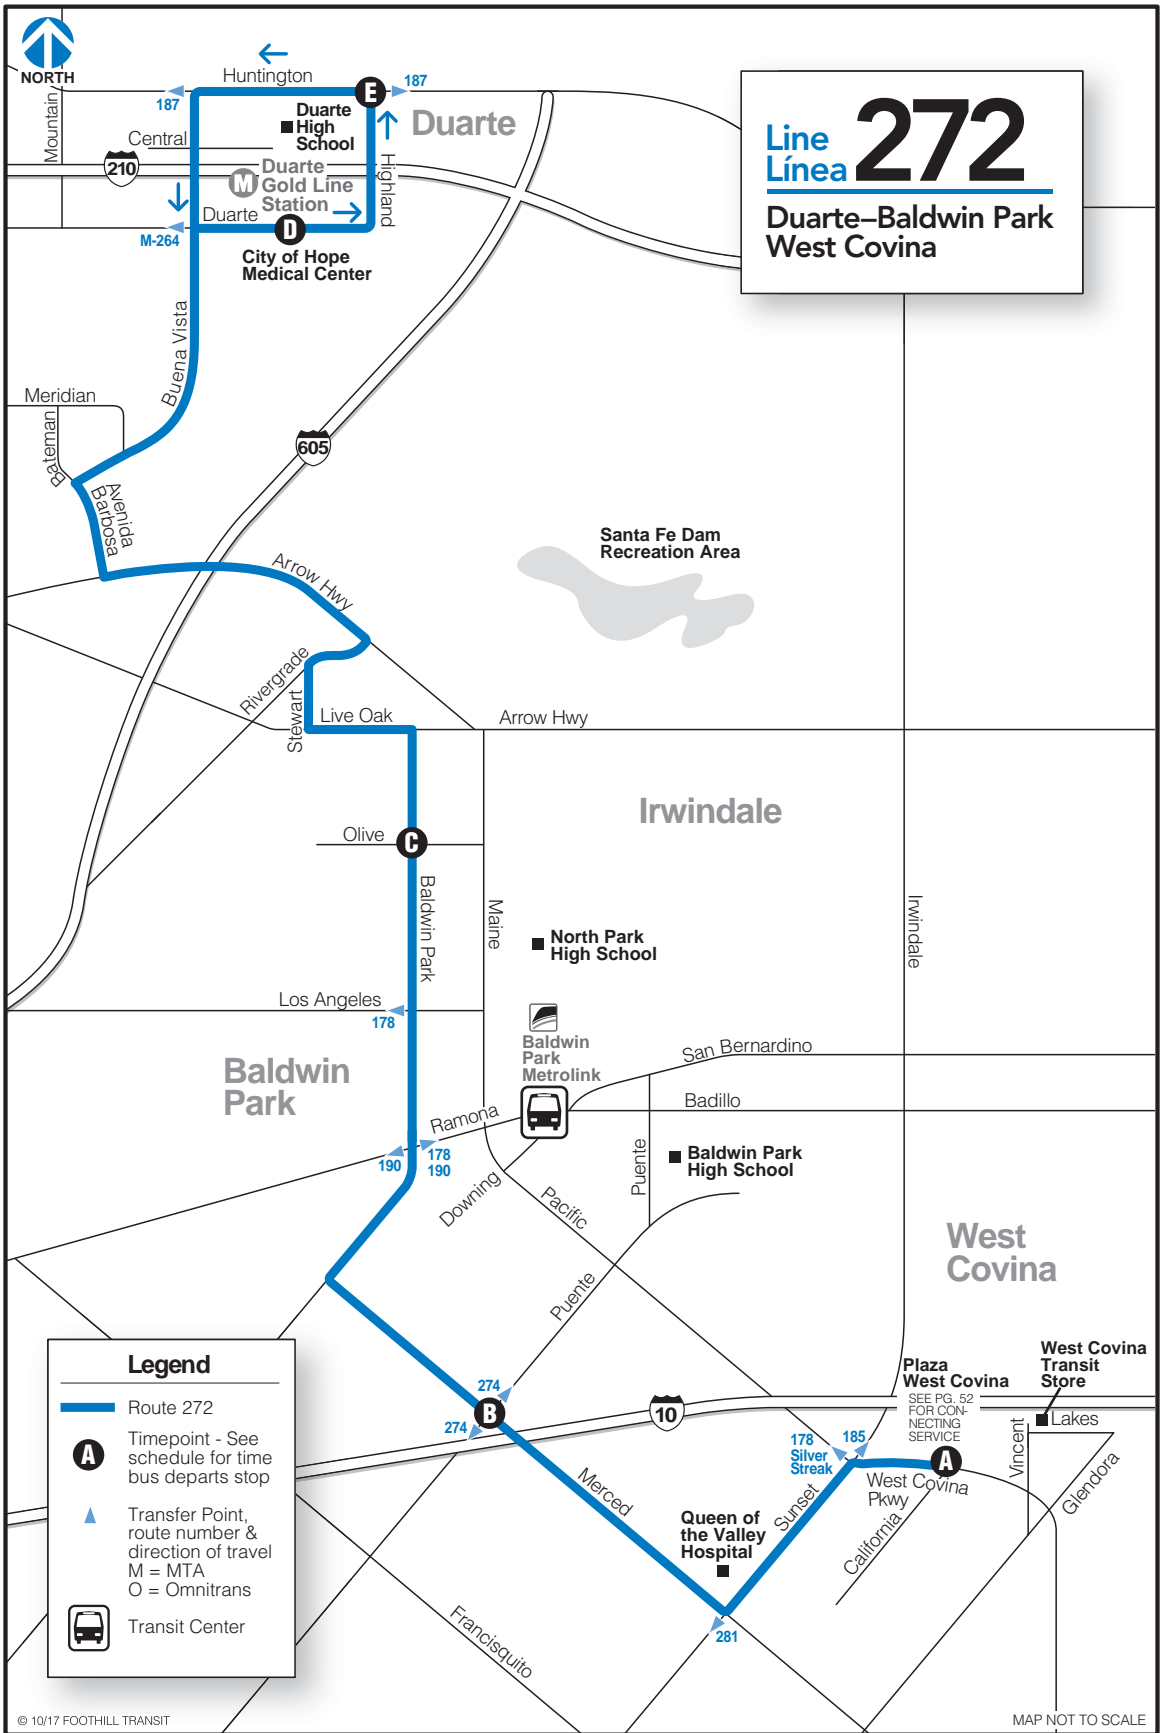

Line 272

Duarte-Baldwin Park West Covina

Legend

- Route 272
- Timepoint - See schedule for time bus departs stop
- Transfer Point, route number & direction of travel
M = MTA
O = Omnitrans
- Transit Center

WEEKDAY
ENTRE SEMANA

WEEKEND/HOLIDAY
FIN DE SEMANA Y DÍA FESTIVO

NORTHBOUND/EN DIRECCIÓN NORTE

WEST COVINA TO DUARTE
WEST COVINA HACIA DUARTE

W. Covina Pkwy. & California Ave.	Merced Ave. & Puente Ave.	Baldwin Park Blvd. & Olive St.	City of Hope Medical Center	Huntington Dr. & Highland Ave.
A	B	C	D	E
5:30	5:40	5:53	6:06	6:09
6:00	6:11	6:26	6:39	6:42
6:35	6:46	7:01	7:14	7:17
7:30	7:43	7:58	8:11	8:14
8:05	8:18	8:33	8:46	8:49
9:05	9:18	9:33	9:46	9:49
10:00	10:13	10:28	10:41	10:44
11:00	11:13	11:28	11:41	11:44
12:00	12:14	12:29	12:42	12:45
1:00	1:15	1:30	1:44	1:47
2:00	2:15	2:30	2:44	2:47
3:05	3:21	3:37	3:51	3:54
4:05	4:22	4:37	4:52	4:55
5:10	5:27	5:42	5:57	6:00
5:40	5:57	6:12	6:27	6:30
6:15	6:32	6:47	7:00	7:03
7:15	7:28	7:43	7:56	7:59
8:30	8:43	8:58	9:11	9:14
A	B	C	D	E
7:00	7:12	7:26	7:38	7:41
8:00	8:12	8:26	8:38	8:41
9:00	9:12	9:26	9:38	9:41
10:00	10:12	10:26	10:39	10:42
11:00	11:14	11:28	11:41	11:44
12:00	12:14	12:28	12:41	12:44
1:00	1:15	1:29	1:41	1:44
2:00	2:14	2:28	2:40	2:43
3:00	3:14	3:28	3:40	3:43
4:00	4:14	4:28	4:40	4:43
5:00	5:14	5:28	5:41	5:44
6:00	6:13	6:27	6:40	6:43
7:00	7:13	7:27	7:39	7:42