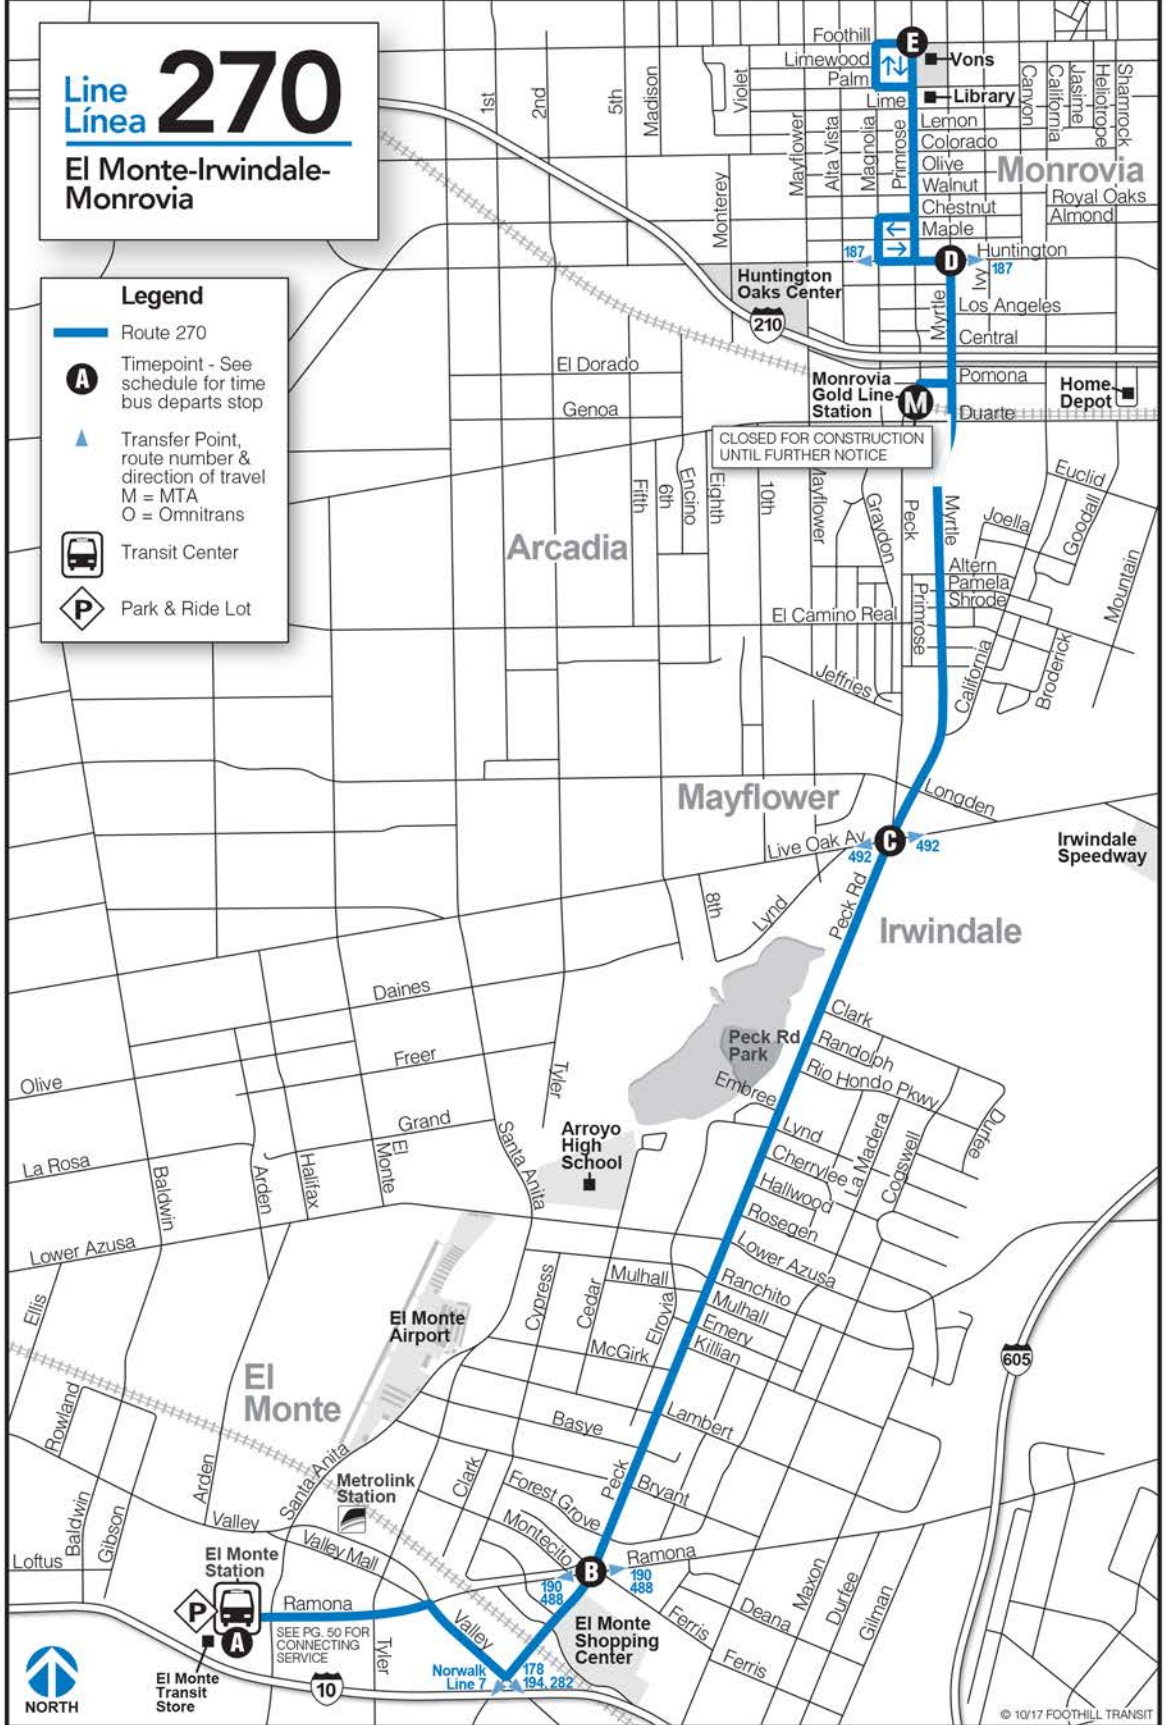

Line 270

El Monte-Irwindale-Monrovia

Legend

-  Route 270
-  Timepoint - See schedule for time bus departs stop
-  Transfer Point, route number & direction of travel
M = MTA
O = Omnitrans
-  Transit Center
-  Park & Ride Lot

NORTHBOUND/EN DIRECCIÓN NORTE

EL MONTE TO MONROVIA
EL MONTE HACIA MONROVIA

WEEKDAY
ENTRE SEMANA

El Monte Station	Peck Rd. & Ramona Blvd.	Peck Rd. & Live Oak Ave.	Huntington Dr. & Myrtle Ave.	Primrose Ave. & Foothill Blvd.
A	B	C	D	E
4:58	5:06	5:13	5:23	5:31
5:44	5:54	6:03	6:13	6:21
6:34	6:44	6:53	7:03	7:11
7:22	7:33	7:42	7:52	8:00
8:09	8:20	8:29	8:39	8:47
8:57	9:08	9:17	9:27	9:35
9:49	10:00	10:09	10:19	10:27
10:43	10:55	11:05	11:15	11:23
11:44	11:56	12:06	12:16	12:24
12:34	12:46	12:56	1:06	1:14
1:22	1:34	1:44	1:54	2:02
2:13	2:25	2:35	2:45	2:53
3:10	3:23	3:33	3:43	3:51
4:16	4:29	4:39	4:49	4:57
5:07	5:20	5:30	5:40	5:48
5:55	6:08	6:18	6:28	6:36
6:46	6:58	7:06	7:16	7:24
7:42	7:54	8:02	8:12	8:20
8:46	8:58	9:06	9:16	9:24