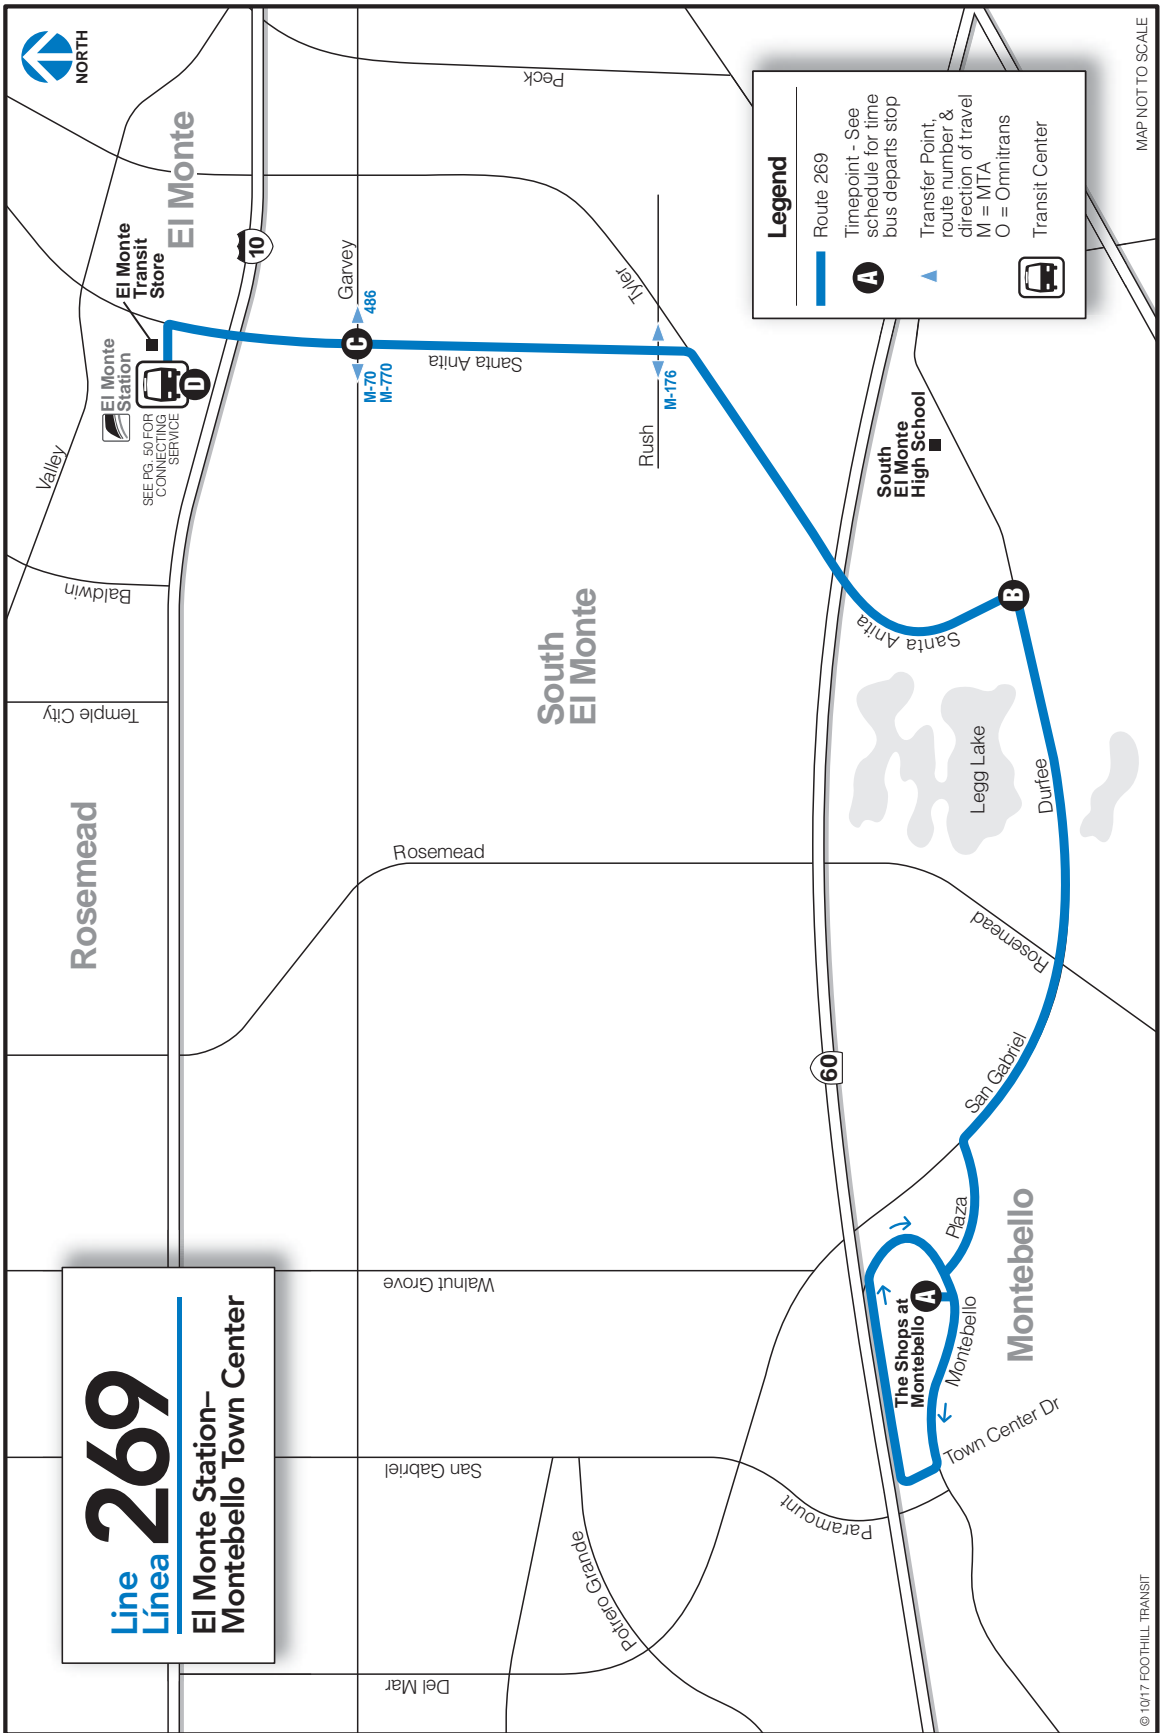

Line 269

El Monte Station—
Montebello Town Center

Legend

- Route 269
- Timepoint - See schedule for time bus departs stop
- Transfer Point: route number & direction of travel
M = MTA
O = Omnitrans
- Transit Center

MAP NOT TO SCALE

© 10/17 Foothill Transit

**WEEKDAY
ENTRE SEMANA**

**WEEKEND/HOLIDAY
FIN DE SEMANA Y DÍA FESTIVO**

NORTHBOUND/EN DIRECCIÓN NORTE

**MONTEBELLO TO EL MONTE
MONTEBELLO HACIA EL MONTE**

The Shops at Montebello	Santa Anita Ave. & Durfee Ave.	Santa Anita Ave. & Garvey Ave.	El Monte Station
A	B	C	D
5:55	6:01	6:07	6:18
6:25	6:31	6:37	6:48
6:55	7:01	7:07	7:18
7:25	7:31	7:37	7:48
7:55	8:01	8:07	8:18
8:25	8:31	8:37	8:48
8:55	9:01	9:07	9:18
9:25	9:31	9:37	9:48
9:55	10:01	10:07	10:18
10:55	11:01	11:08	11:19
11:55	12:01	12:08	12:19
12:55	1:01	1:08	1:19
1:25	1:31	1:38	1:49
1:55	2:01	2:08	2:19
2:25	2:31	2:38	2:49
2:55	3:01	3:08	3:19
3:25	3:31	3:38	3:49
3:55	4:01	4:08	4:19
4:25	4:31	4:38	4:49
4:55	5:01	5:08	5:19
5:25	5:31	5:38	5:49
5:55	6:01	6:08	6:19
6:25	6:31	6:38	6:49
6:55	7:01	7:07	7:18
7:25	7:32	7:38	7:49
7:55	8:02	8:08	8:19
8:55	9:02	9:08	9:19
9:55	10:02	10:08	10:19
A	B	C	D
6:30	6:37	6:46	6:52
7:30	7:37	7:46	7:52
8:30	8:37	8:46	8:52
9:30	9:38	9:47	9:53
10:30	10:39	10:48	10:54
11:31	11:39	11:48	11:54
12:30	12:38	12:47	12:53
1:31	1:39	1:48	1:54
2:30	2:39	2:48	2:54
3:30	3:39	3:48	3:54
4:30	4:37	4:46	4:52
5:30	5:37	5:46	5:52
6:30	6:38	6:47	6:53
7:30	7:37	7:46	7:52