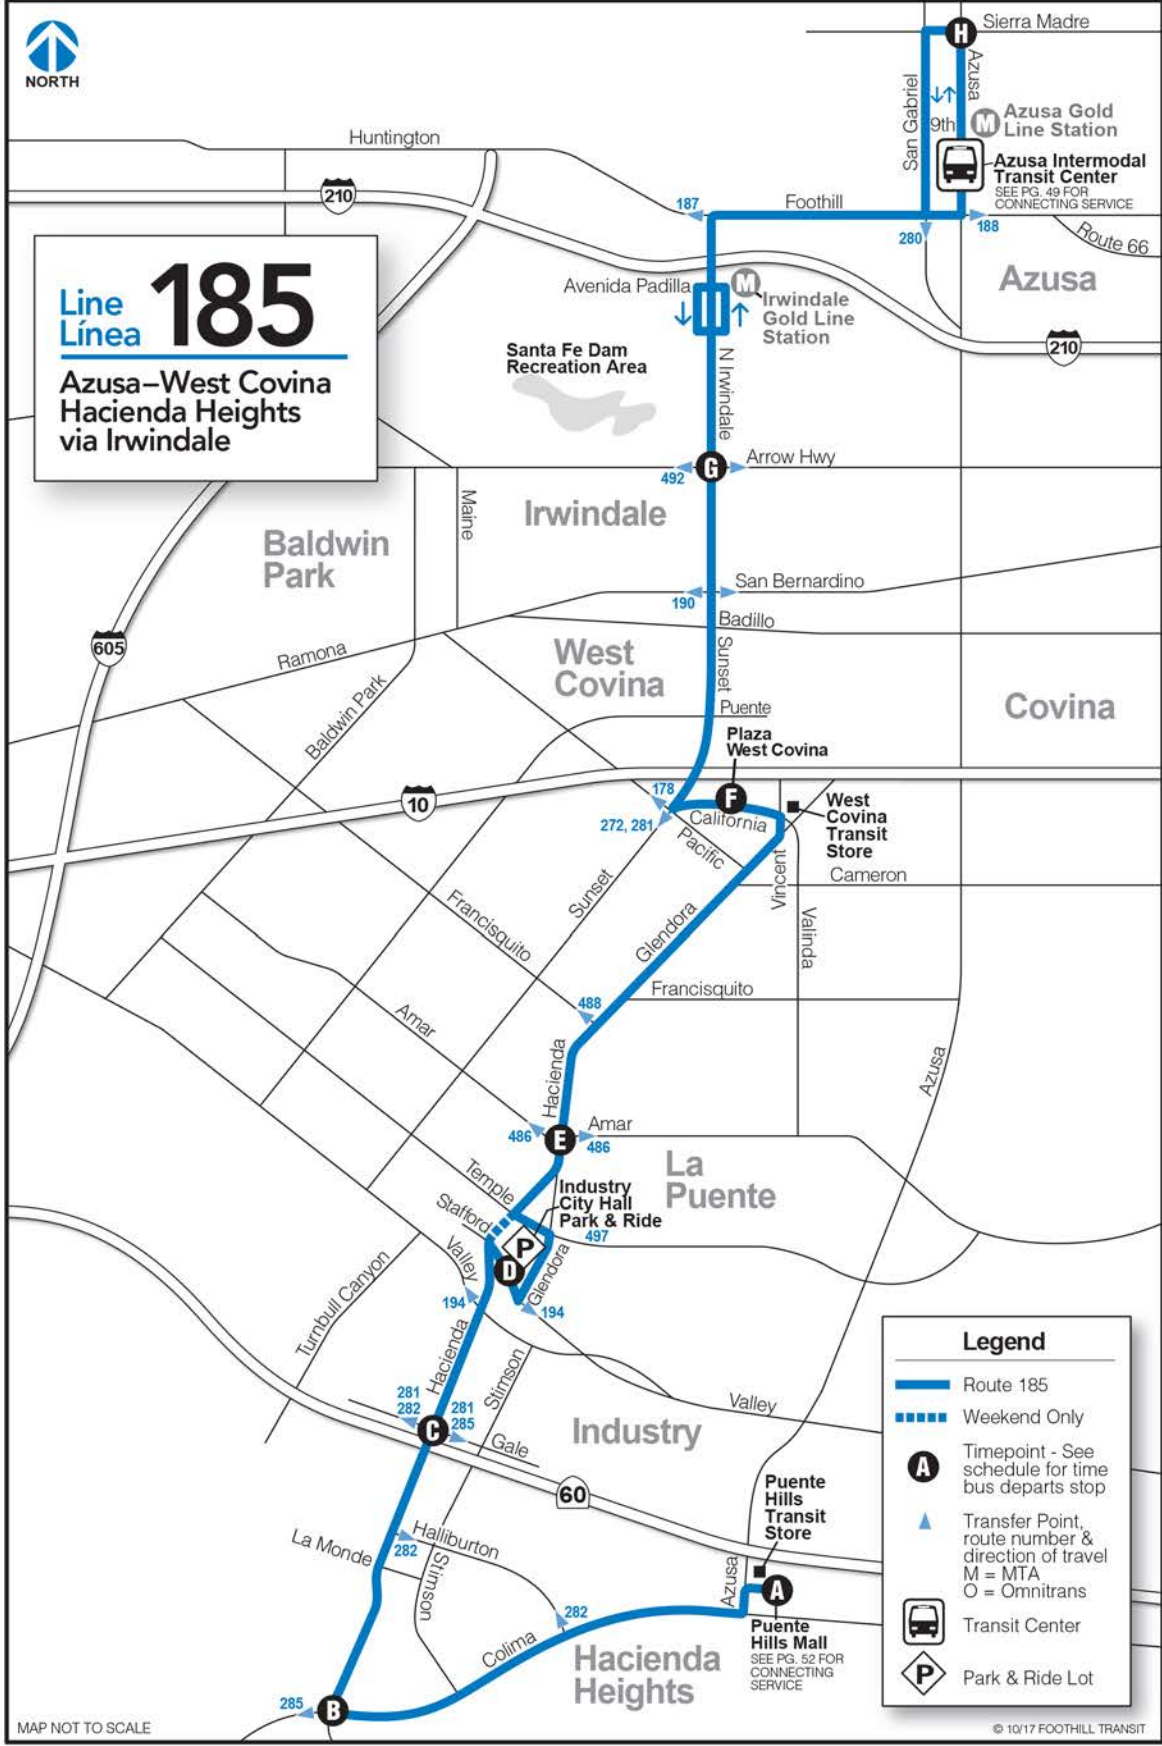

NORTH

Line 185

Azusa–West Covina Hacienda Heights via Irwindale

Legend

- Route 185
- Weekend Only
- Timepoint - See schedule for time bus departs stop
- Transfer Point, route number & direction of travel
M = MTA
O = Omnitrans
- Transit Center
- Park & Ride Lot