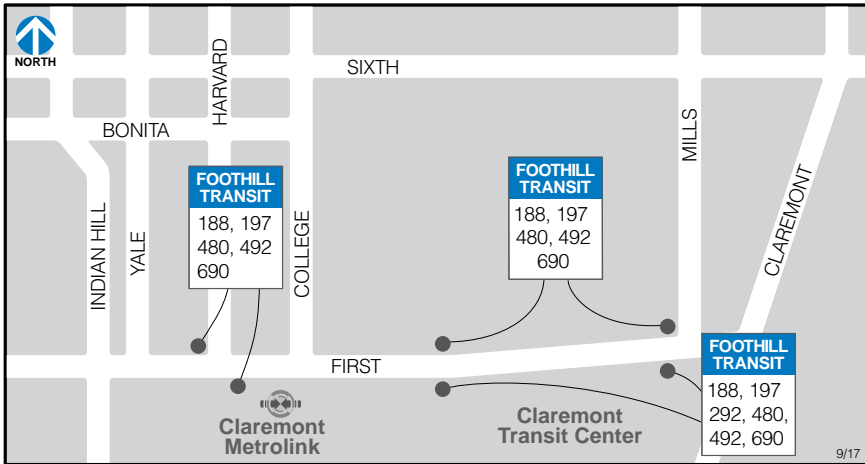

## Azusa Intermodal Transit Center

NB - Northbound  
 SB - Southbound  
 EB - Eastbound  
 WB - Westbound

## Claremont Transit Center

## Indian Hill Blvd. and Holt Ave.

NB - Northbound  
 SB - Southbound  
 EB - Eastbound  
 WB - Westbound

## Montclair Transit Center