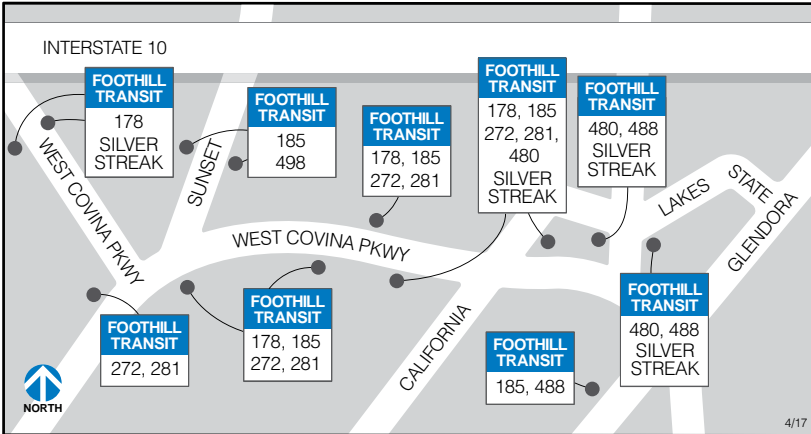

BOARDING LOCATIONS

Plaza West Covina