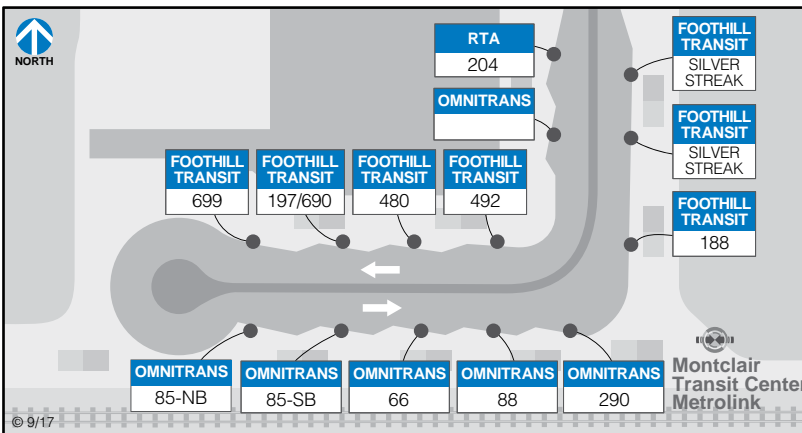

# BOARDING LOCATIONS

## Indian Hill Blvd. and Holt Ave.

NB - Northbound  
 SB - Southbound  
 EB - Eastbound  
 WB - Westbound

## Montclair Transit Center