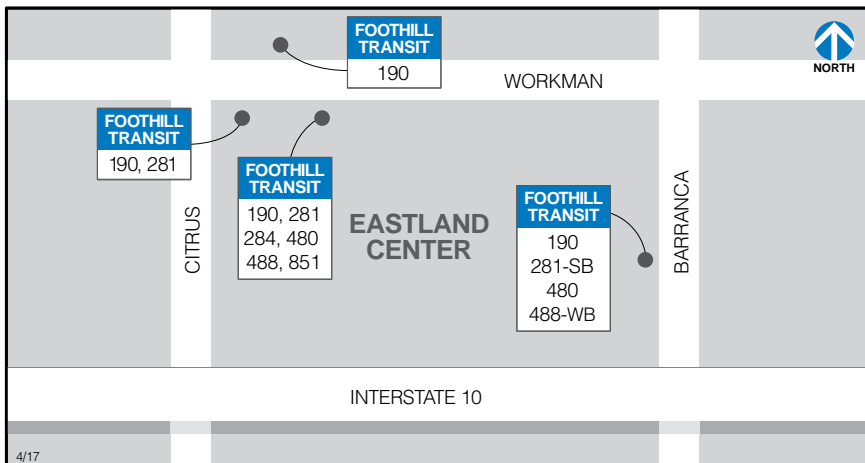

Eastland Center