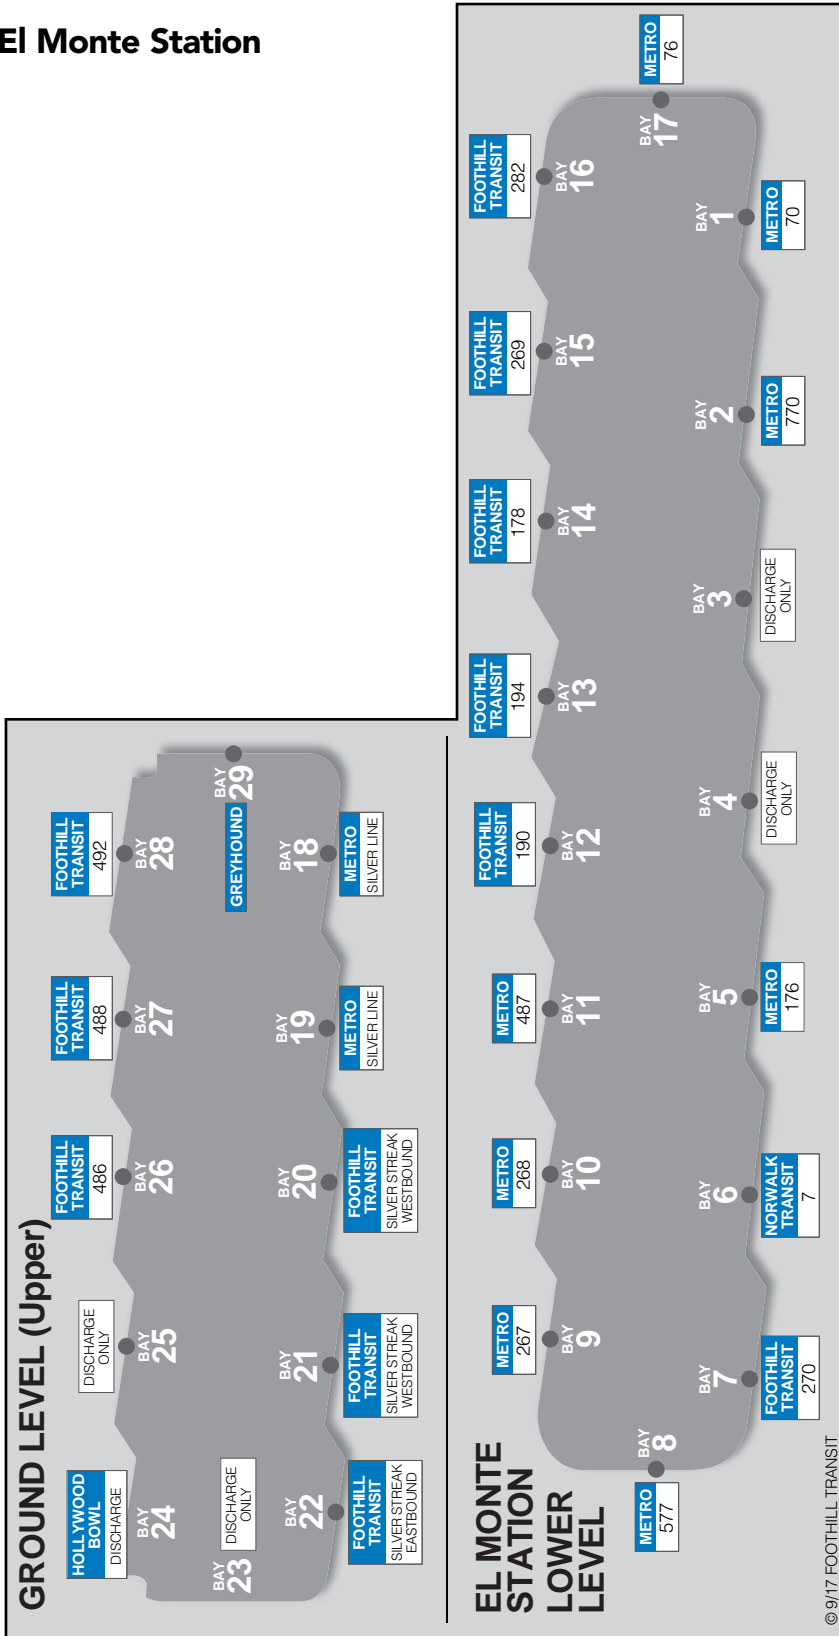

BOARDING LOCATIONS

El Monte Station