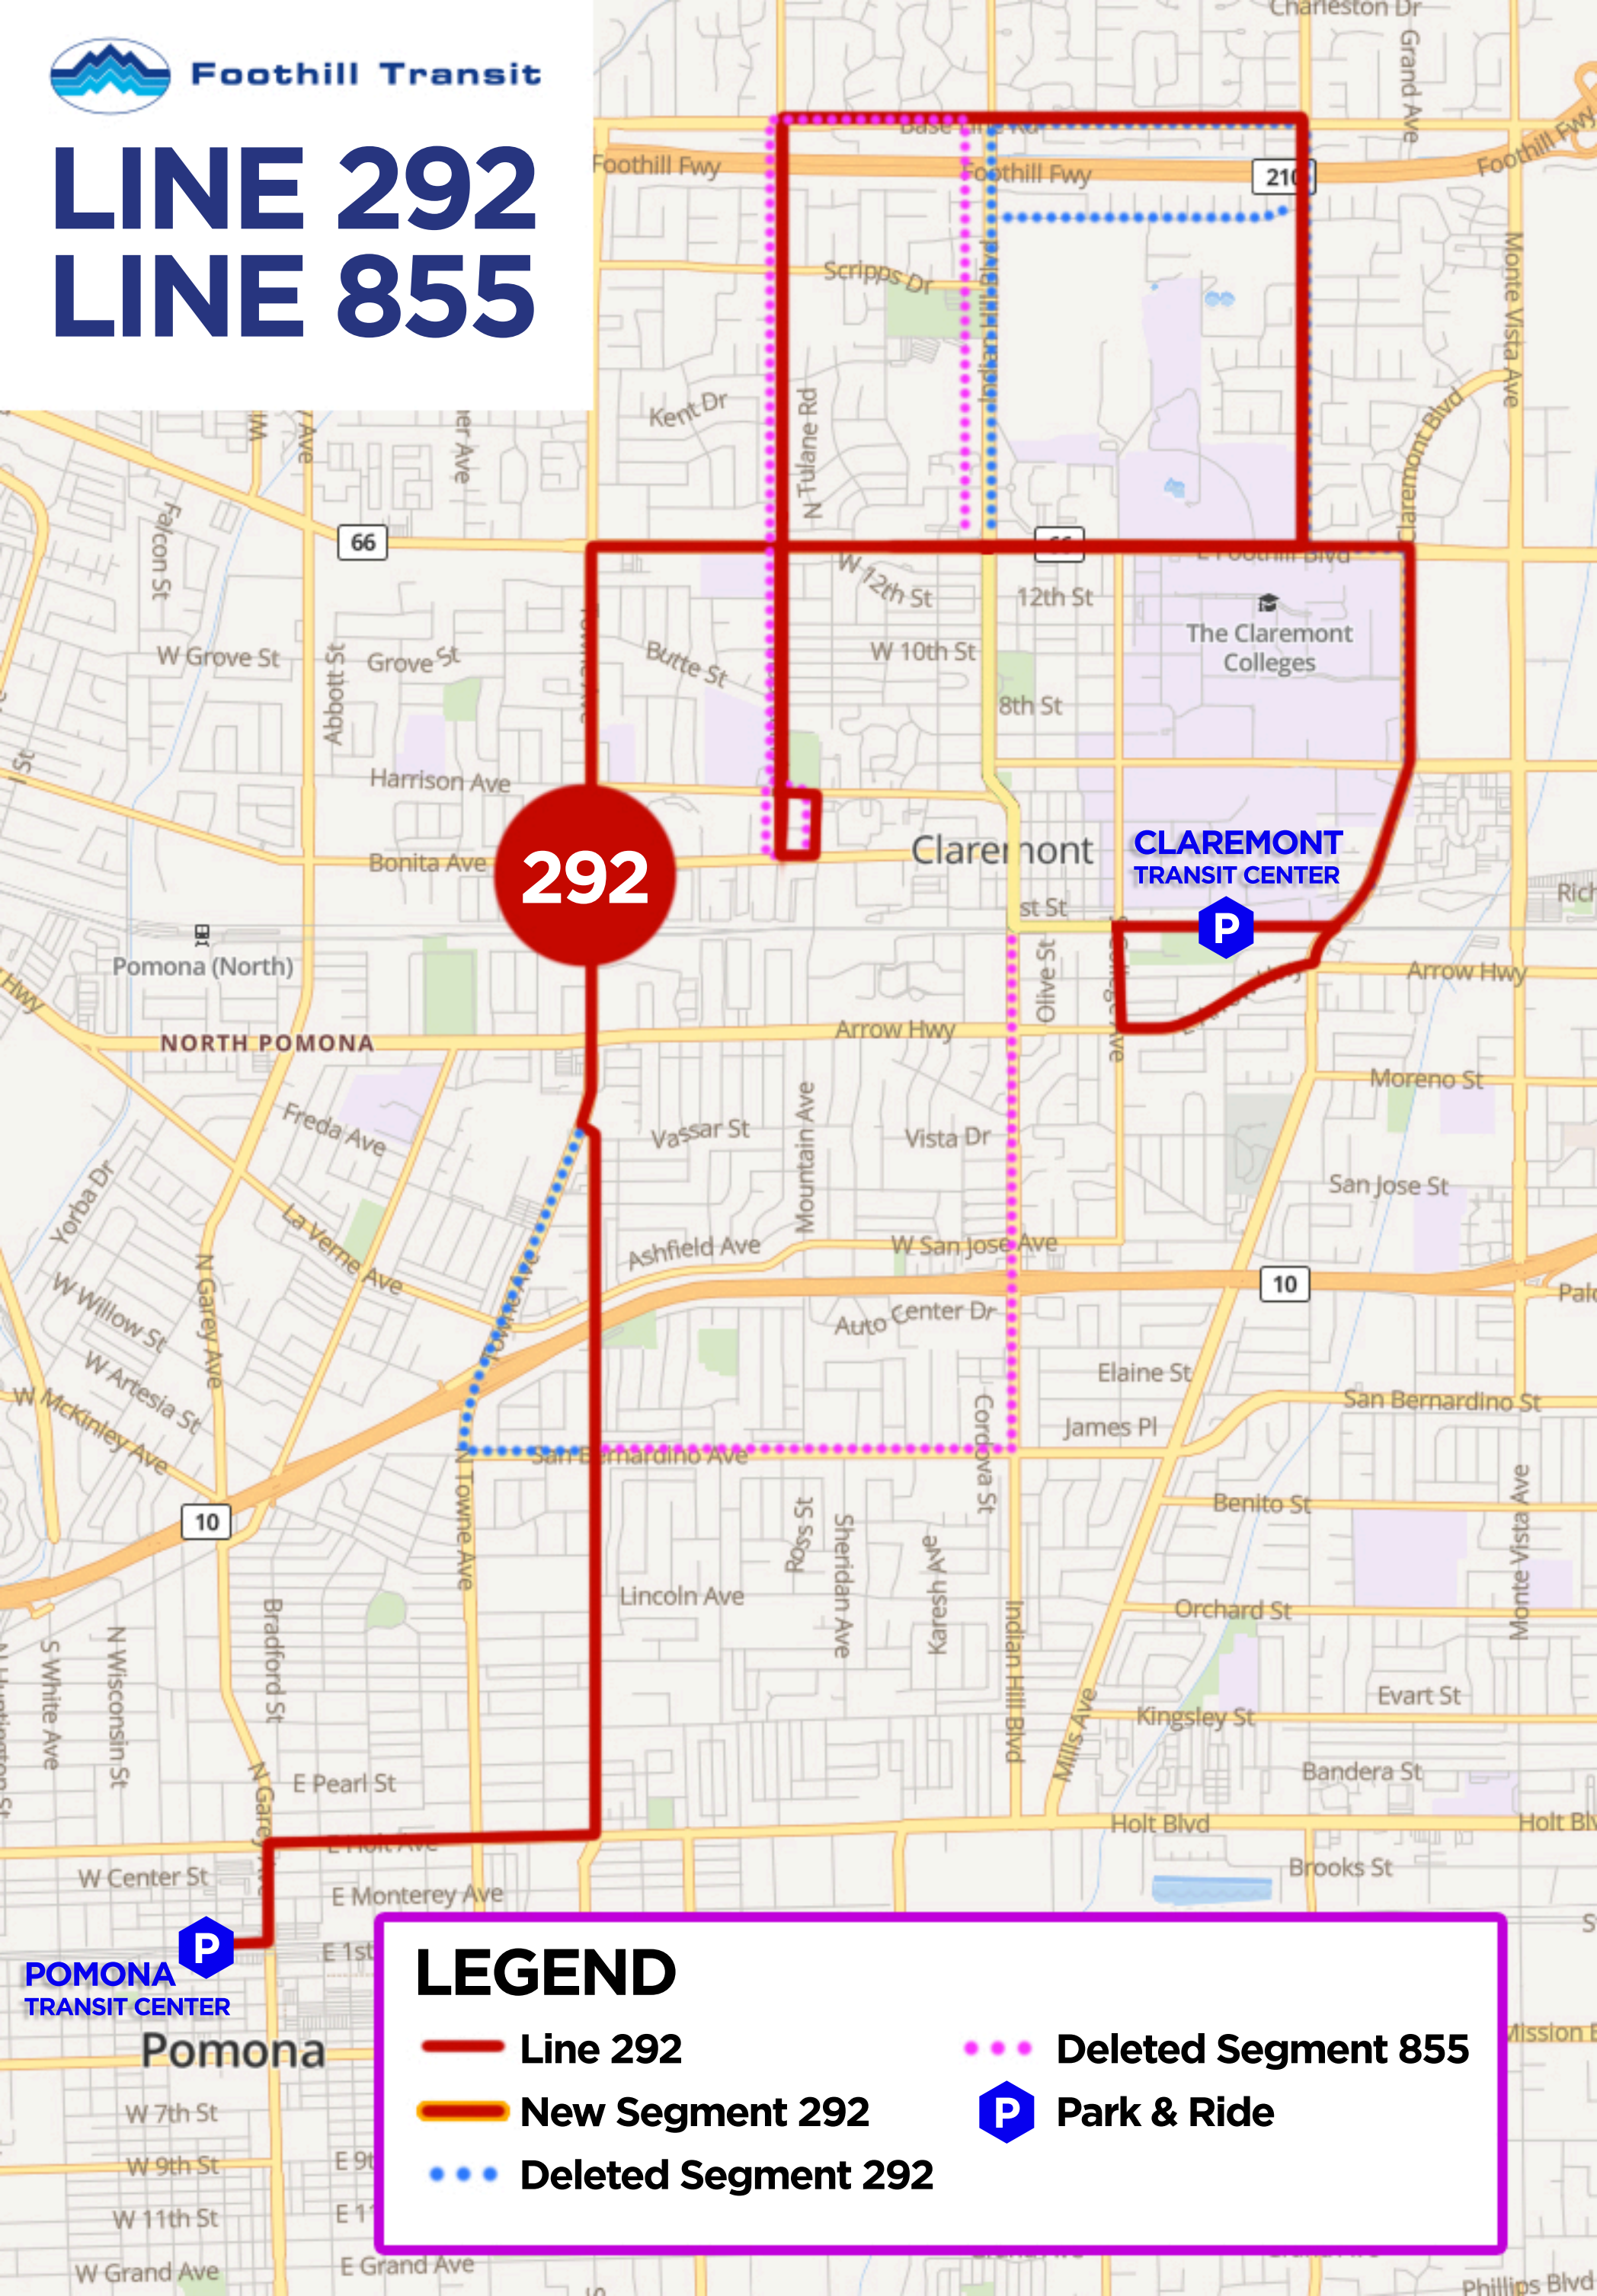

Foothill Transit

# LINE 292 LINE 855

292

CLAREMONT  
TRANSIT CENTER

POMONA  
TRANSIT CENTER

## LEGEND

— Line 292

— New Segment 292

••• Deleted Segment 292

••• Deleted Segment 855

Park & Ride