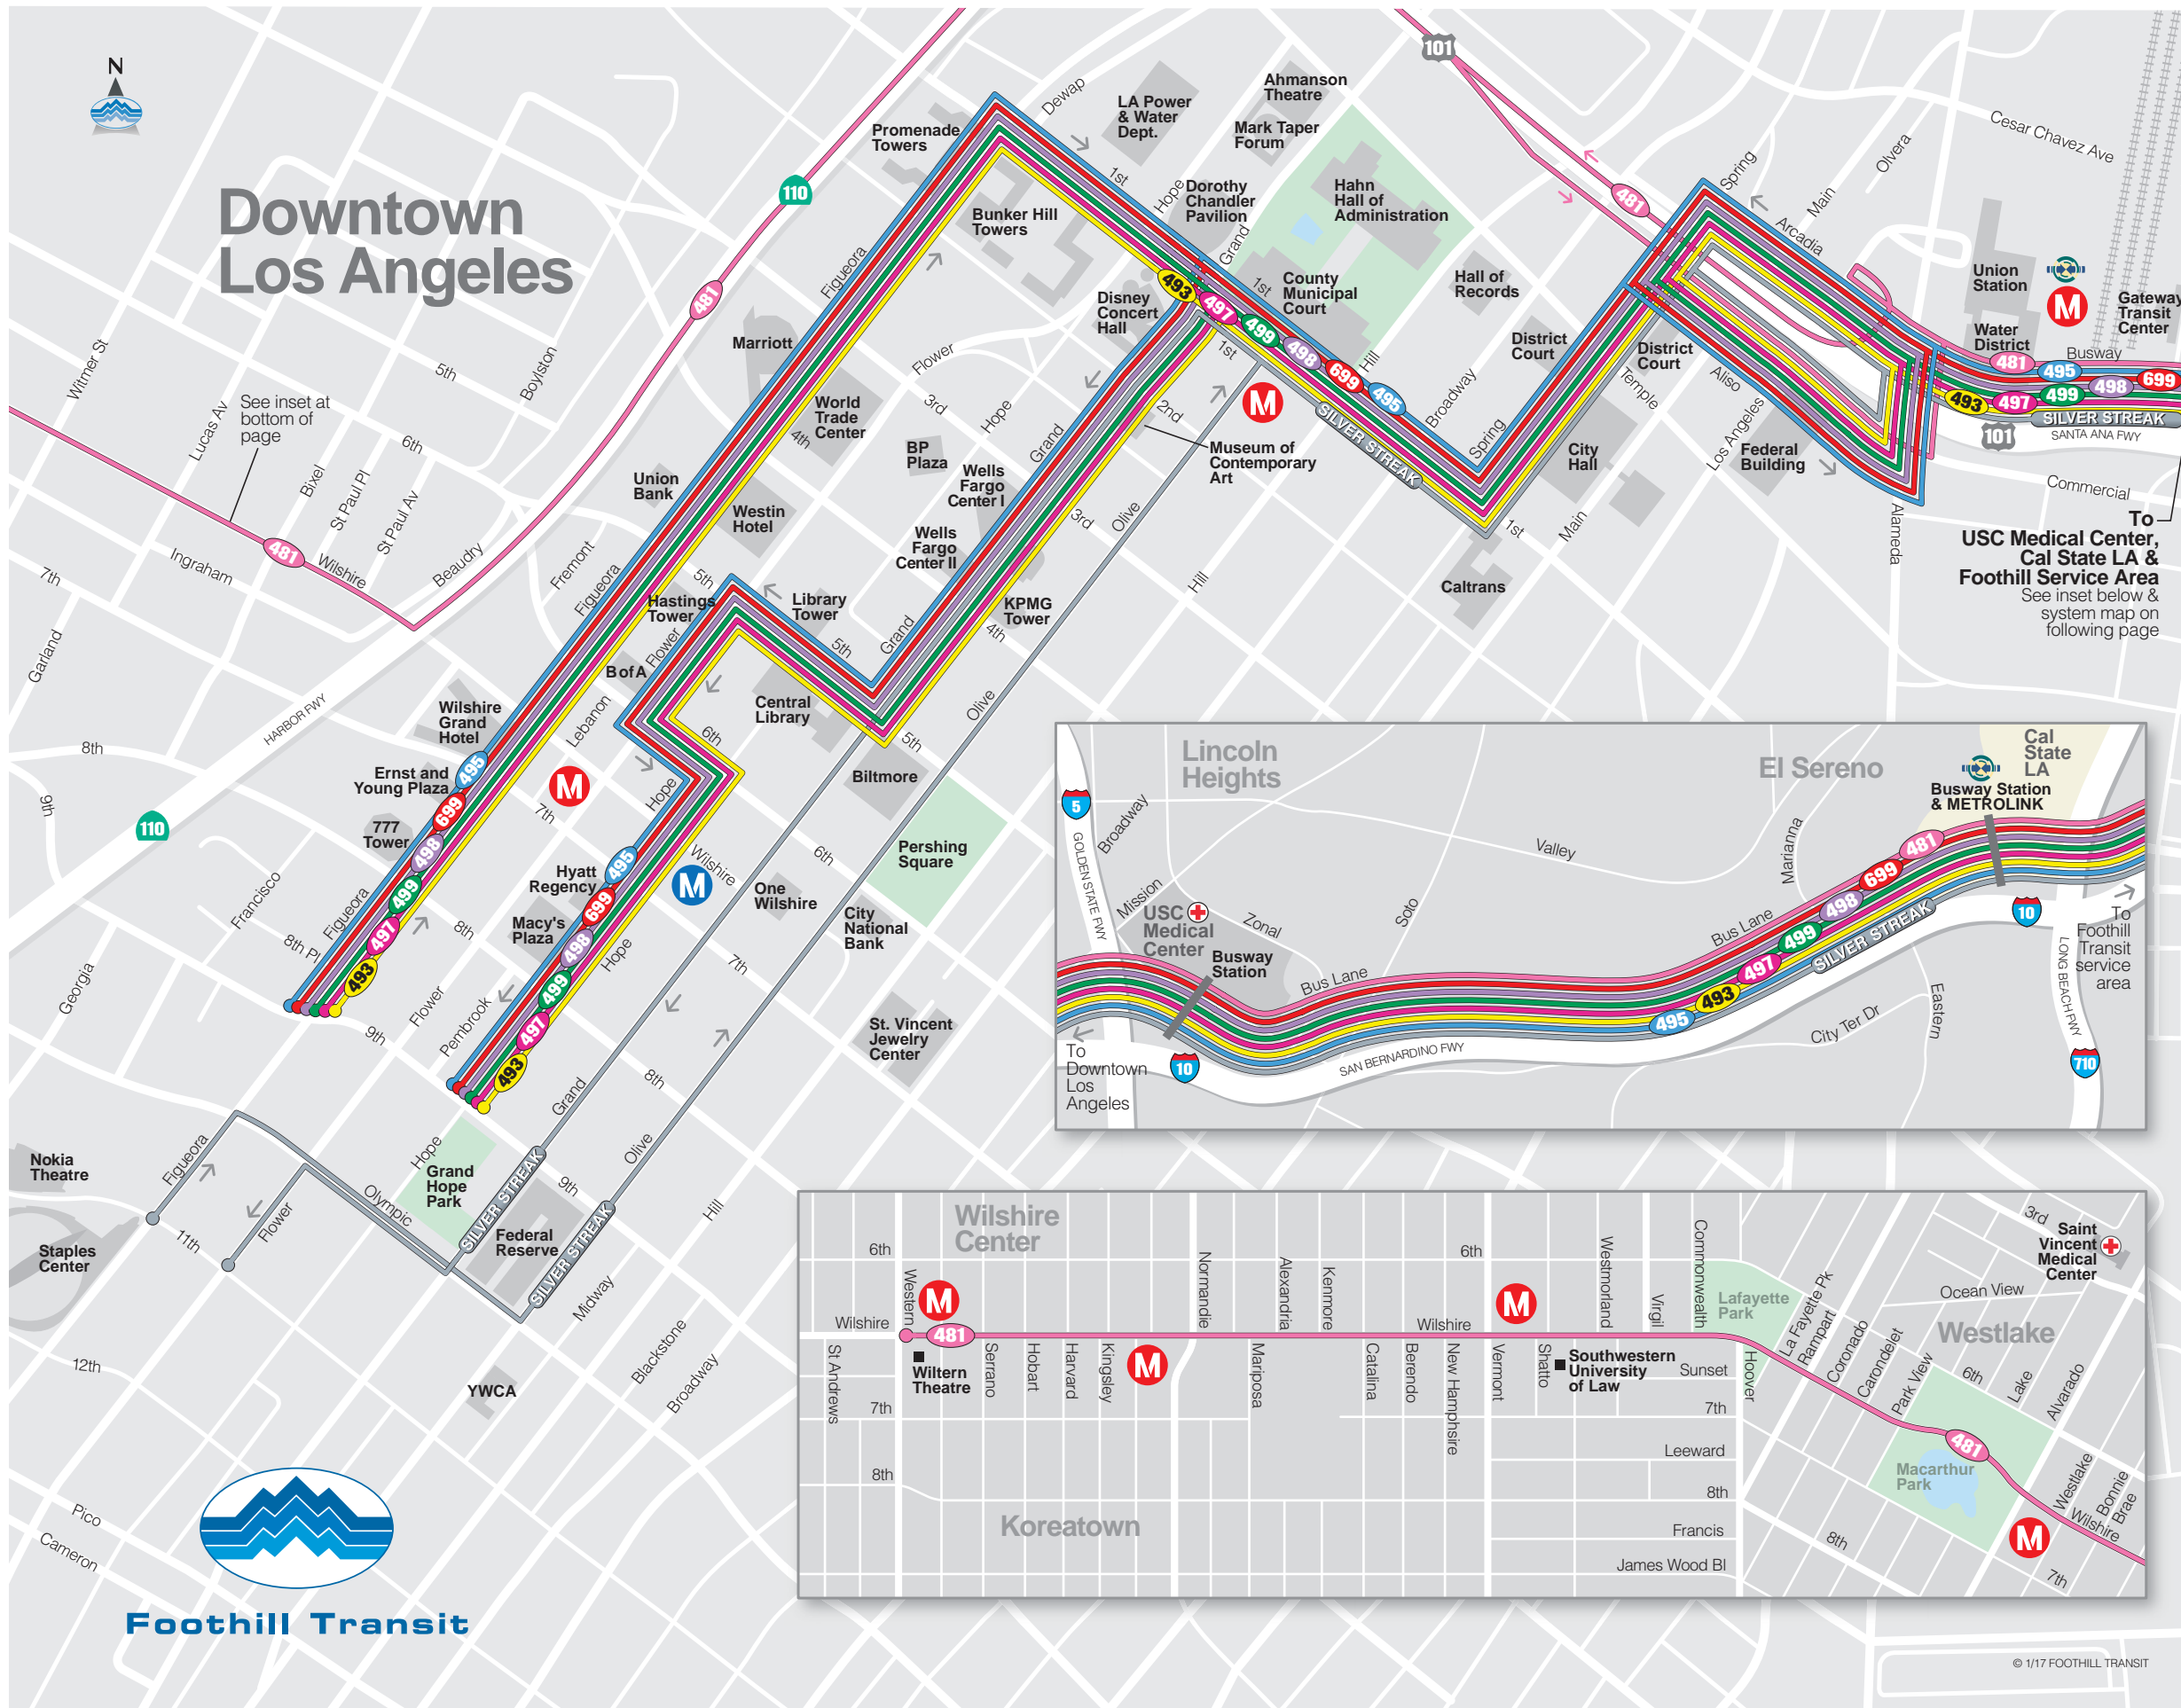

ROUTE DESIGNATIONS

- Foothill Transit lines are shown with solid route lines
- Other transit lines are shown with dashed route lines
- Metro routes have an "M" in the route symbol
- Omnitrans routes have an "O" in the route symbol
- Pasadena routes have a "P" in the route symbol

INFORMATION ABOUT OTHER TRANSIT AGENCIES IS LOCATED ON PG. 48 OF THE BUS BOOK

Foothill Transit System Map

To Cal State LA, USC Medical Center & Downtown Los Angeles & Downtown Los Angeles See previous page for additional detail

DESIGN: TRANSIT PRODUCTS/WEBB INC. (925) 676-8900

Downtown Los Angeles

See inset at bottom of page

To USC Medical Center, Cal State LA & Foothill Service Area
See inset below & system map on following page