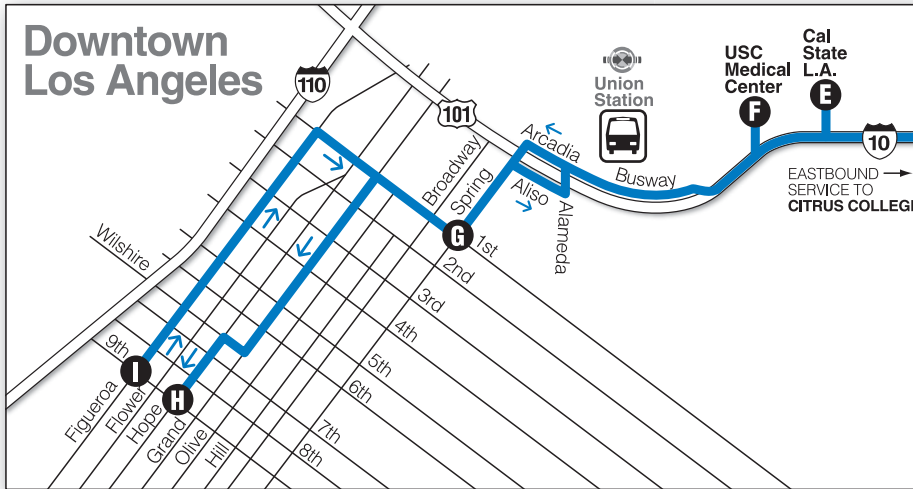

Line 498

**Azusa–West Covina
Downtown Los Angeles
Express Service/Servicio Rapido**

Legend

-  Route 498
-  Timepoint - See schedule for time bus departs stop
-  Transfer Point, route number & direction of travel
M = MTA
O = Omnitrans
-  Transit Center
-  Park & Ride Lot

Downtown Los Angeles
SEE INSET ABOVE

USC Medical Center
F

Cal State L.A.
E

Plaza West Covina
West Covina Pkwy
D

185

Sunset

Workman

Vincent

187, 284

Route 66

Baseline

Grand

Foothill

Azusa

Citrus College

Barranca

Gladstone

Arrow Hwy

Cienega

Covina

Cypress

San Bernardino

Badillo

Puente