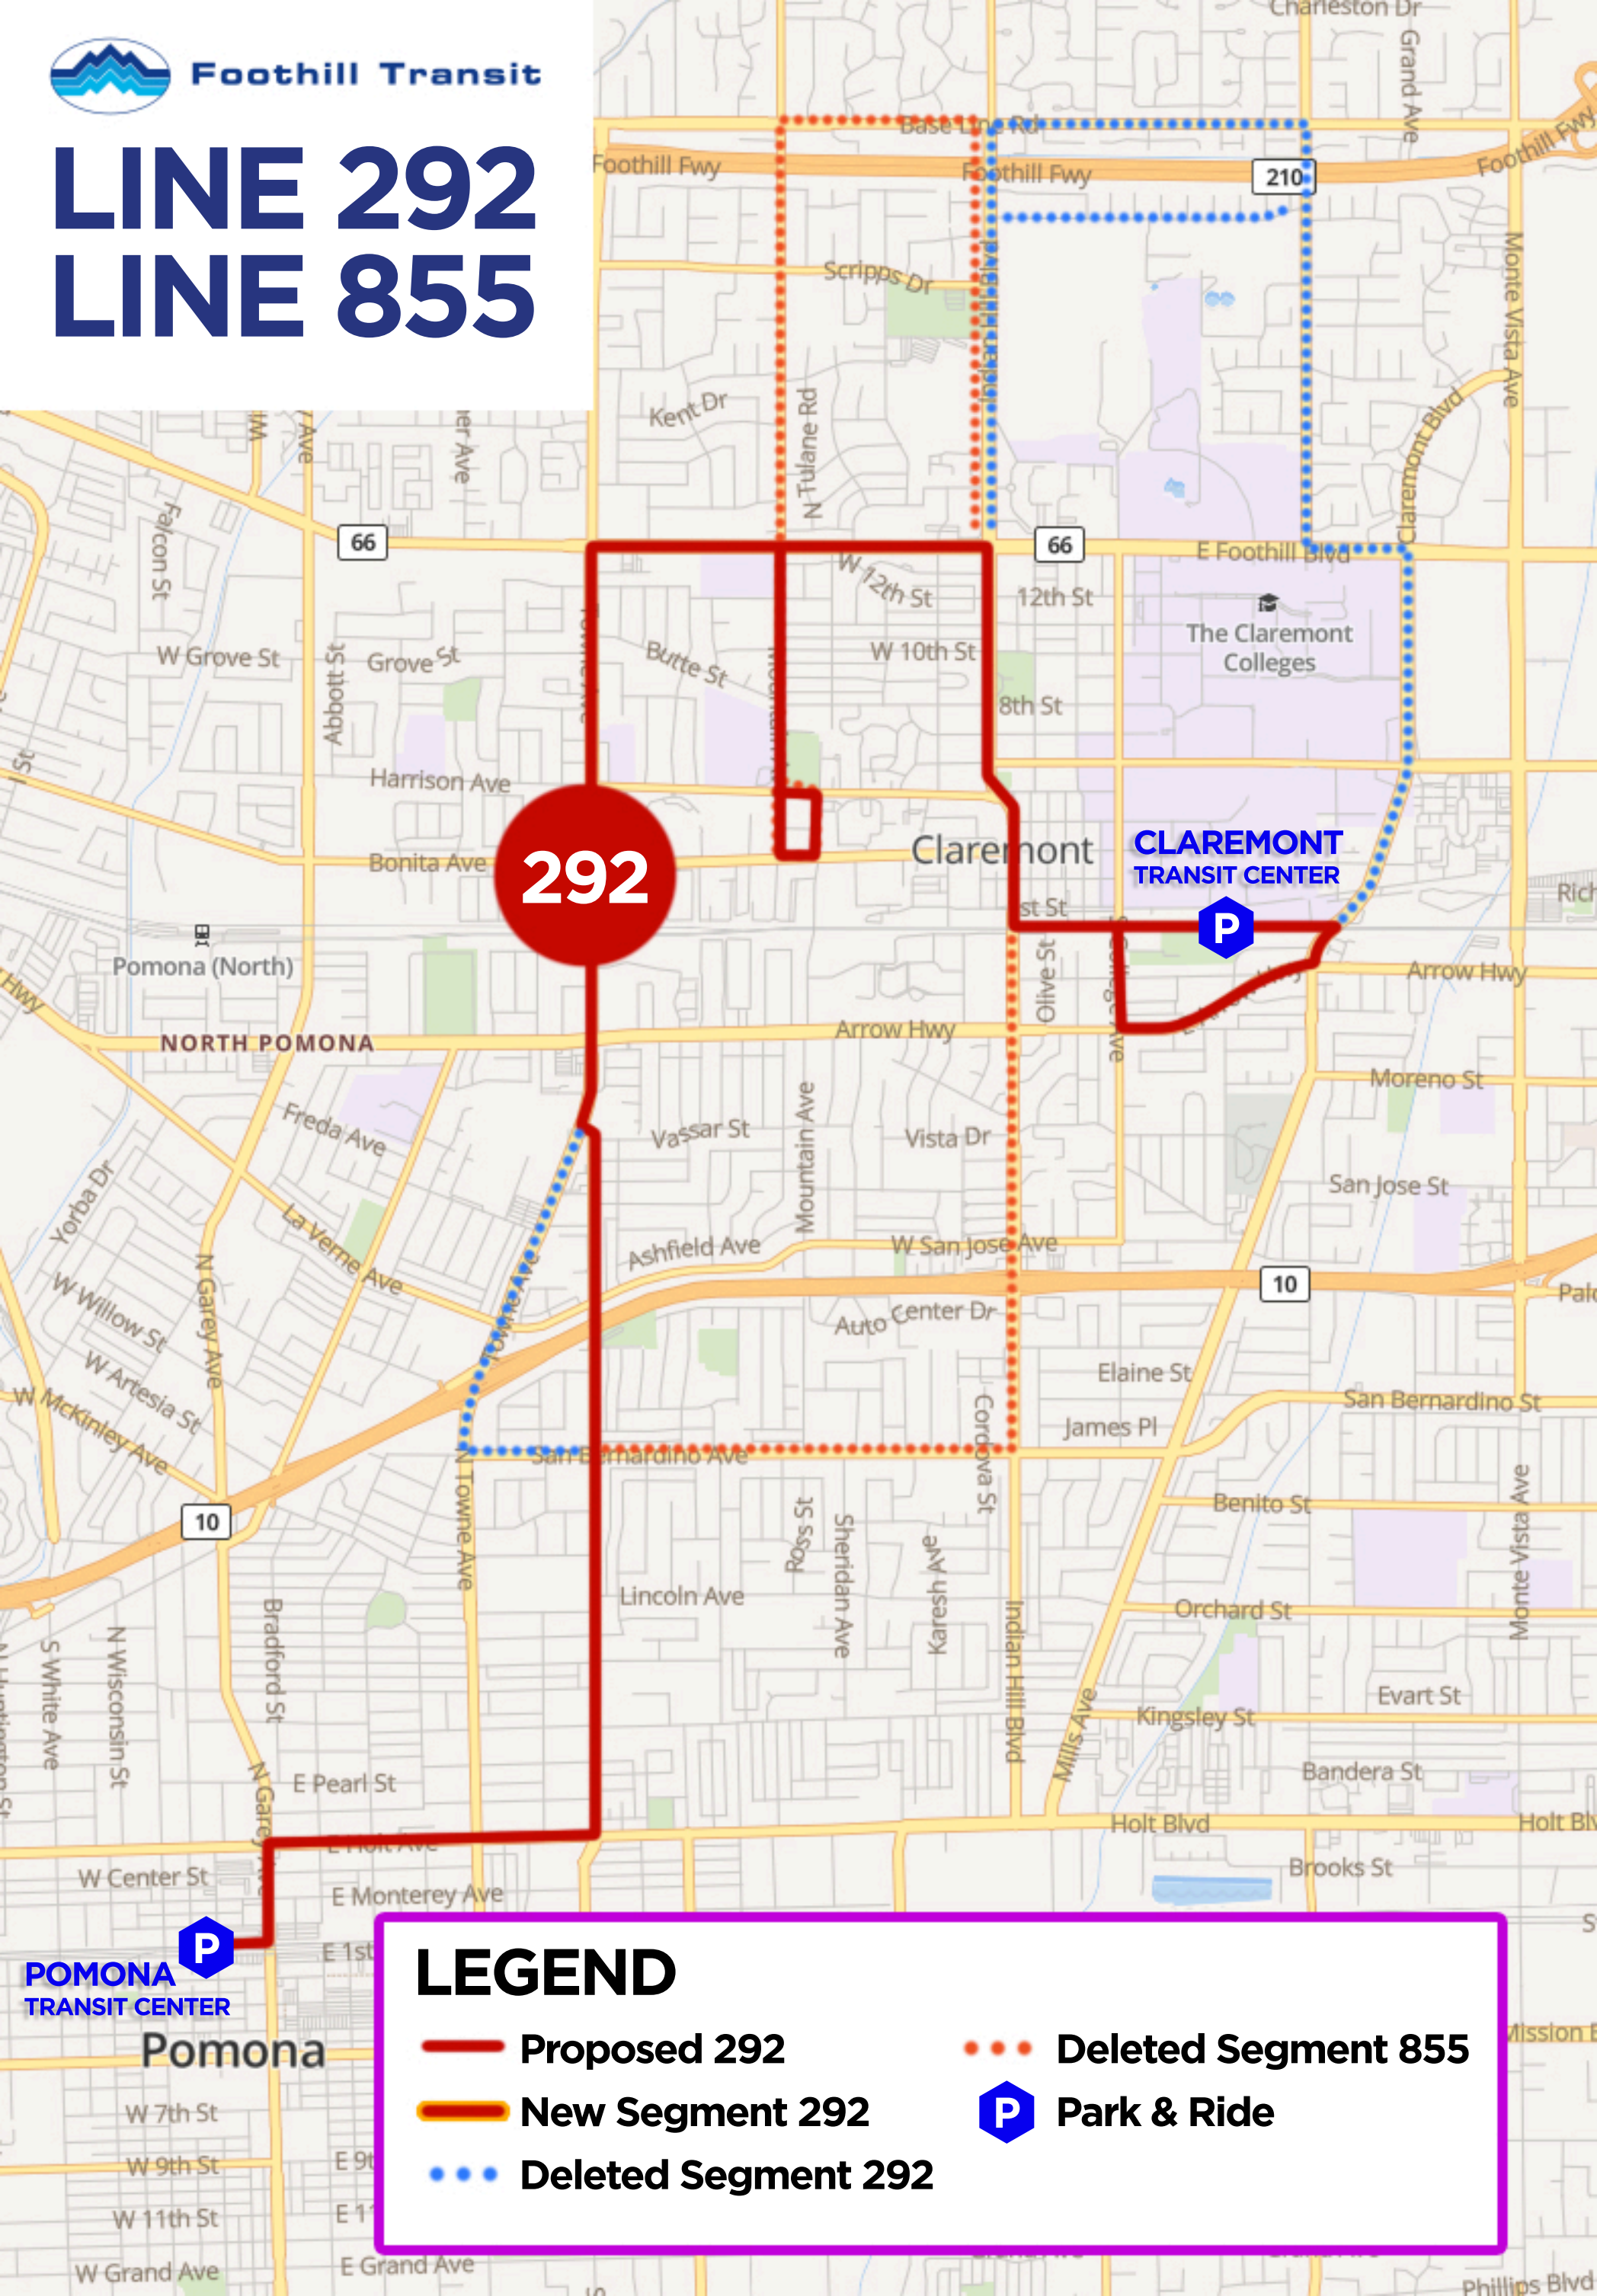

Foothill Transit

LINE 292 LINE 855

292

CLAREMONT
TRANSIT CENTER

POMONA
TRANSIT CENTER

LEGEND

- Proposed 292
- New Segment 292
- Deleted Segment 292

- Deleted Segment 855
- Park & Ride