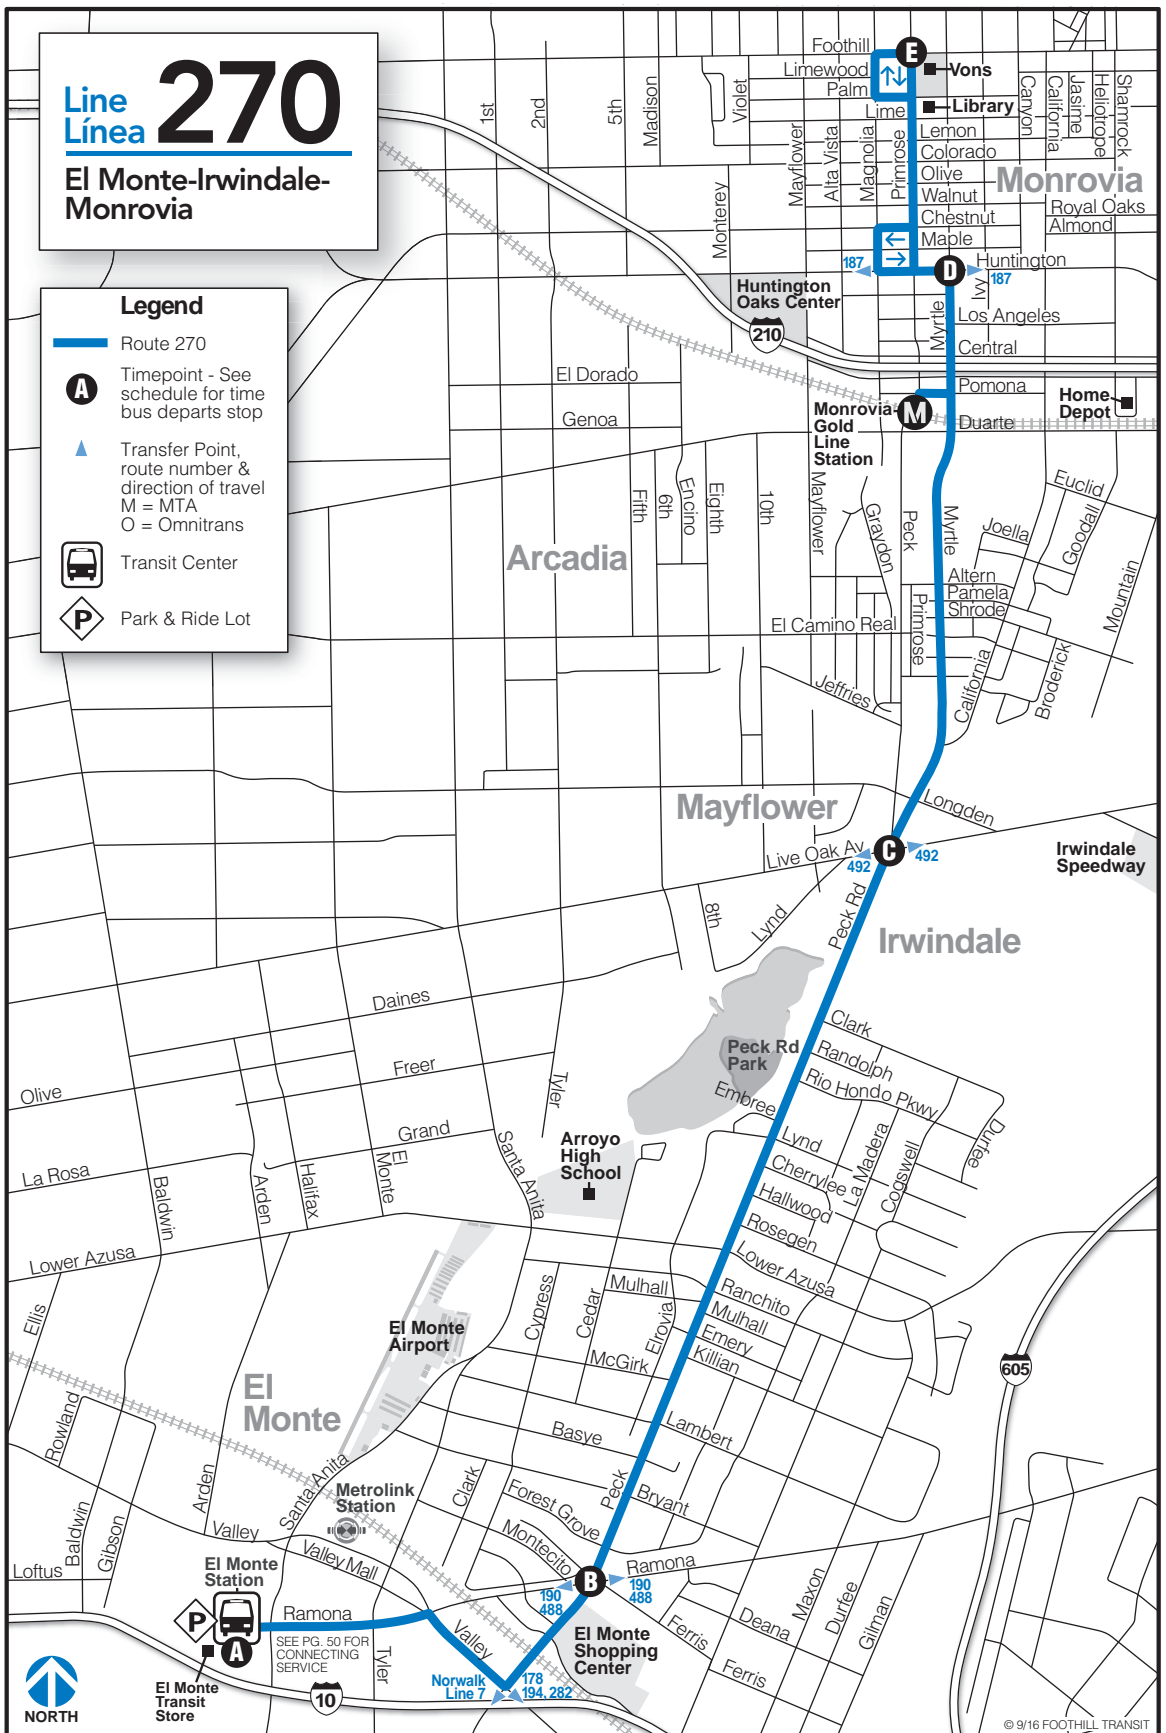

# Line 270

## El Monte-Irwindale-Monrovia

### Legend

-  Route 270
-  Timepoint - See schedule for time bus departs stop
-  Transfer Point, route number & direction of travel  
M = MTA  
O = Omnitrans
-  Transit Center
-  Park & Ride Lot

NORTH

SEE PG. 50 FOR CONNECTING SERVICE

© 9/16 FOOTHILL TRANSIT

WEEKDAY  
ENTRE SEMANA

SATURDAY  
SÁBADO

NORTHBOUND/EN DIRECCIÓN NORTE

EL MONTE TO MONROVIA  
EL MONTE HACIA MONROVIA

El Monte Station	Peck Rd. & Ramona Blvd.	Peck Rd. & Live Oak Ave.	Huntington Dr. & Myrtle Ave.	Primrose Ave. & Foothill Blvd.
<b>A</b>	<b>B</b>	<b>C</b>	<b>D</b>	<b>E</b>
4:58	5:06	5:13	5:19	5:27
5:44	5:54	6:03	6:09	6:19
6:34	6:44	6:53	6:59	7:09
7:22	7:33	7:42	7:48	7:58
8:09	8:20	8:29	8:35	8:45
8:57	9:08	9:17	9:23	9:33
9:49	10:00	10:09	10:15	10:25
10:43	10:55	11:05	11:11	11:21
11:44	11:56	<b>12:06</b>	<b>12:12</b>	<b>12:22</b>
<b>12:34</b>	<b>12:46</b>	<b>12:56</b>	<b>1:02</b>	<b>1:12</b>
1:22	1:34	1:44	1:50	2:00
2:13	2:25	2:35	2:41	2:51
3:10	3:23	3:33	3:39	3:49
4:16	4:29	4:39	4:45	4:55
5:07	5:20	5:30	5:36	5:46
5:55	6:08	6:18	6:24	6:34
6:46	6:58	7:06	7:12	7:20
7:42	7:54	8:02	8:08	8:16
8:46	8:58	9:06	9:12	9:20
<b>A</b>	<b>B</b>	<b>C</b>	<b>D</b>	<b>E</b>
5:54	6:03	6:09	6:13	6:21
6:51	7:00	7:06	7:10	7:18
7:46	7:55	8:02	8:06	8:15
8:42	8:51	8:58	9:02	9:11
9:38	9:47	9:54	9:58	10:07
10:38	10:49	10:58	11:02	11:11
11:38	11:49	11:58	<b>12:02</b>	<b>12:11</b>
<b>12:38</b>	<b>12:49</b>	<b>12:58</b>	<b>1:02</b>	<b>1:11</b>
1:38	1:49	1:58	2:02	2:11
2:38	2:46	2:55	2:59	3:09
3:38	3:46	3:55	3:59	4:09
4:38	4:46	4:54	4:58	5:08
5:38	5:46	5:54	5:58	6:08
6:39	6:47	6:55	6:59	7:09