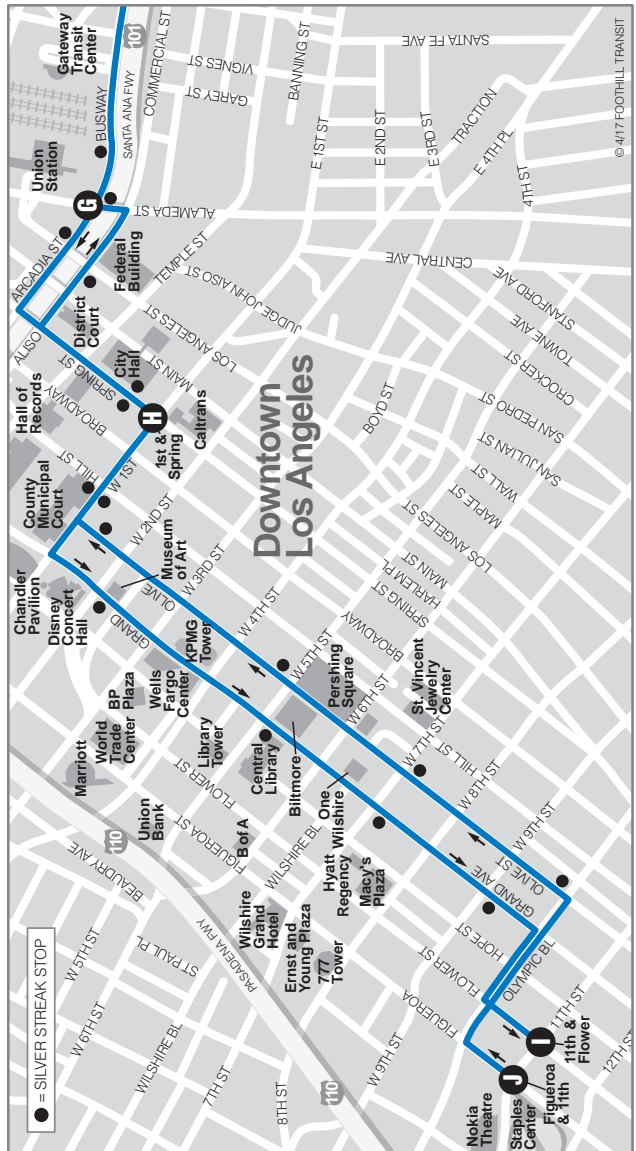

SILVER STREAK CONNECTIONS

EL MONTE STATION FOOTHILL TRANSIT Lines 178, 190, 194, 289, 270, 282, 481, 486, 468, 492, 494 MTA Lines 70, 76, 267, Silver Line 268, 467, 577, 770	PLAZA WEST COVINA FOOTHILL TRANSIT Lines 178, 185, 272, 281, 480, 488 WEST COVINA SHUTTLE Line 61	POMONA TRANSIT CENTER FOOTHILL TRANSIT Lines 195, 197, 286, 291, 292, 480, 482, 885 OMNITRANS Line 61	MONTCLAIR TRANSIT CENTER FOOTHILL TRANSIT Lines 187, 197, 490, 492, 690, 699
1ST & SPRING FOOTHILL TRANSIT Lines 433, 435, 497, 498, 499, 699 MTA Silver Line	UNION STATION FOOTHILL TRANSIT Lines 481, 493, 495, 497, 498, 499, 699 MTA Silver Line METROLINK FLYWAY MEGABUS AMTRAK BOLTBUS	USC MEDICAL CENTER FOOTHILL TRANSIT Lines 481, 493, 495, 497, 498, 499, 699 MTA Silver Line, 467, 469 METROLINK	CAL STATE LOS ANGELES FOOTHILL TRANSIT Lines 481, 493, 495, 497, 498, 499, 699 MTA Silver Line, 467, 469 METROLINK