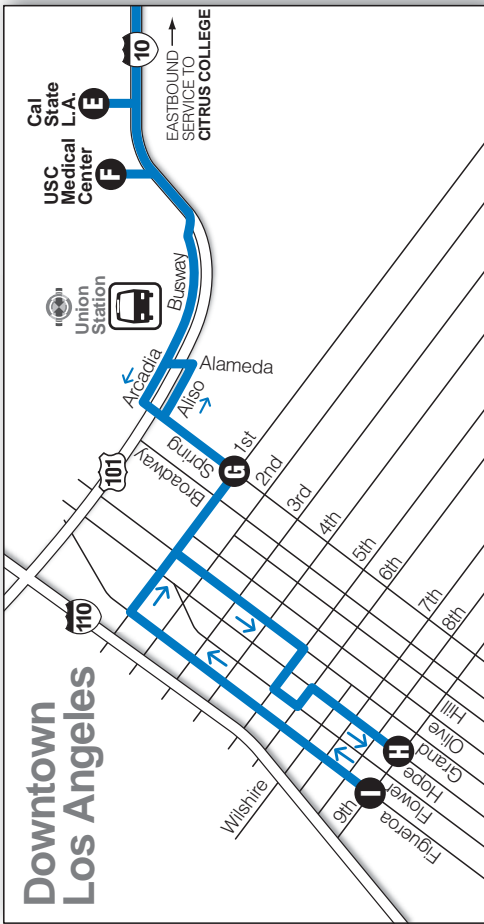

Line 498

Línea
Azusa–West Covina
Downtown Los Angeles
Express Service/Servicio Rapido

Legend

- Route 498
- Timepoint - See schedule for time bus departis stop
- Transfer Point, route number, & direction of travel
M = MTA
O = Omnitrans
- Transit Center
- Park & Ride Lot

Downtown Los Angeles
 SEE INSET ABOVE

USC Medical Center
 Cal State L.A.

Azusa

West Covina

Covina

MAP NOT TO SCALE

© 10/16 FOOTHILL TRANSIT

WESTBOUND/EN DIRECCIÓN OESTE

AZUSA TO LOS ANGELES AZUSA HACIA LOS ANGELES

A	B	C	D	E	F	G	H
Barranca Ave. & Foothill Blvd.	Grand Ave. & Route 66	Grand Ave. & Arrow Hwy.	West Covina Park & Ride	Cal State L.A.	USC Medical Center	1st St. & Spring St.	Hope St. & 9th St.
.....	4:44	5:01	5:04	5:10	5:22
4:45	4:48	4:55	5:12	5:29	5:32	5:38	5:50
.....	5:32	5:49	5:52	5:58	6:10
5:15	5:18	5:25	5:42	5:59	6:03	6:13	6:25
.....	5:52	6:11	6:16	6:26	6:38
5:33	5:36	5:43	6:00	6:20	6:25	6:35	6:47
.....	6:09	6:29	6:34	6:44	6:56
5:47	5:50	5:57	6:16	6:36	6:41	6:51	7:03
.....	6:27	6:47	6:52	7:02	7:14
6:05	6:08	6:16	6:36	6:56	7:01	7:11	7:23
6:15	6:18	6:26	6:46	7:08	7:13	7:23	7:35
.....	6:57	7:22	7:27	7:37	7:49
6:31	6:34	6:42	7:02	7:28	7:33	7:43	7:55
.....	7:15	7:41	7:46	7:56	8:08
6:53	6:56	7:05	7:28	7:54	7:59	8:09	8:21
.....	7:32	7:58	8:03	8:13	8:25
.....	7:39	8:05	8:10	8:20	8:32
7:08	7:11	7:20	7:43	8:09	8:14	8:24	8:36
.....	7:53	8:19	8:24	8:34	8:46
7:30	7:33	7:42	8:05	8:31	8:36	8:46	8:58
.....	8:12	8:38	8:43	8:53	9:05
7:45	7:48	7:57	8:21	8:47	8:52	9:02	9:14
.....	8:29	8:55	9:00	9:10	9:22
8:01	8:05	8:13	8:37	9:03	9:08	9:18	9:30
.....	8:44	9:10	9:15	9:25	9:37
8:18	8:22	8:30	8:54	9:20	9:25	9:35	9:47