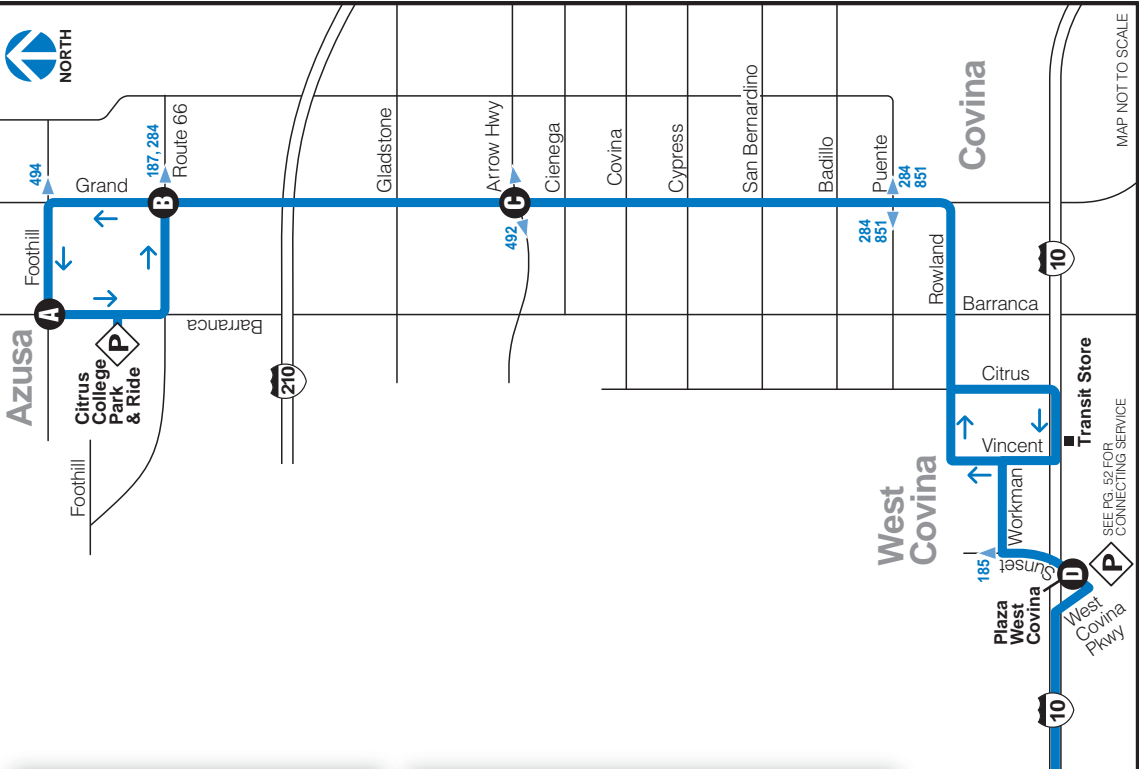

Line 498

Línea
Azusa–West Covina
Downtown Los Angeles
Express Service/Servicio Rapido

Legend

- Route 498
- Timepoint - See schedule for time bus departis stop
- Transfer Point, route number, & direction of travel
M = MTA
O = Omnitrans
- Transit Center
- Park & Ride Lot

Downtown Los Angeles
 SEE INSET ABOVE

USC Medical Center
 Cal State L.A.

Azusa

West Covina

Covina

MAP NOT TO SCALE

© 10/16 FOOTHILL TRANSIT

WESTBOUND/EN DIRECCIÓN OESTE

AZUSA TO LOS ANGELES AZUSA HACIA LOS ANGELES

A	B	C	D	E	F	G	H
Barranca Ave. & Foothill Blvd.	Grand Ave. & Route 66	Grand Ave. & Arrow Hwy.	West Covina Park & Ride	Cal State L.A.	USC Medical Center	1st St. & Spring St.	Hope St. & 9th St.
.....	4:44	5:01	5:04	5:10	5:22
4:45	4:48	4:55	5:12	5:29	5:32	5:38	5:50
.....	5:32	5:49	5:52	5:58	6:10
5:15	5:18	5:25	5:42	5:59	6:03	6:13	6:25
.....	5:52	6:11	6:16	6:26	6:38
5:33	5:36	5:43	6:00	6:20	6:25	6:35	6:47
.....	6:09	6:29	6:34	6:44	6:56
5:47	5:50	5:57	6:16	6:36	6:41	6:51	7:03
.....	6:27	6:47	6:52	7:02	7:14
6:05	6:08	6:16	6:36	6:56	7:01	7:11	7:23
6:15	6:18	6:26	6:46	7:08	7:13	7:23	7:35
.....	6:57	7:22	7:27	7:37	7:49
6:31	6:34	6:42	7:02	7:28	7:33	7:43	7:55
.....	7:15	7:41	7:46	7:56	8:08
6:53	6:56	7:05	7:28	7:54	7:59	8:09	8:21
.....	7:32	7:58	8:03	8:13	8:25
.....	7:39	8:05	8:10	8:20	8:32
7:08	7:11	7:20	7:43	8:09	8:14	8:24	8:36
.....	7:53	8:19	8:24	8:34	8:46
7:30	7:33	7:42	8:05	8:31	8:36	8:46	8:58
.....	8:12	8:38	8:43	8:53	9:05
7:45	7:48	7:57	8:21	8:47	8:52	9:02	9:14
.....	8:29	8:55	9:00	9:10	9:22
8:01	8:05	8:13	8:37	9:03	9:08	9:18	9:30
.....	8:44	9:10	9:15	9:25	9:37
8:18	8:22	8:30	8:54	9:20	9:25	9:35	9:47