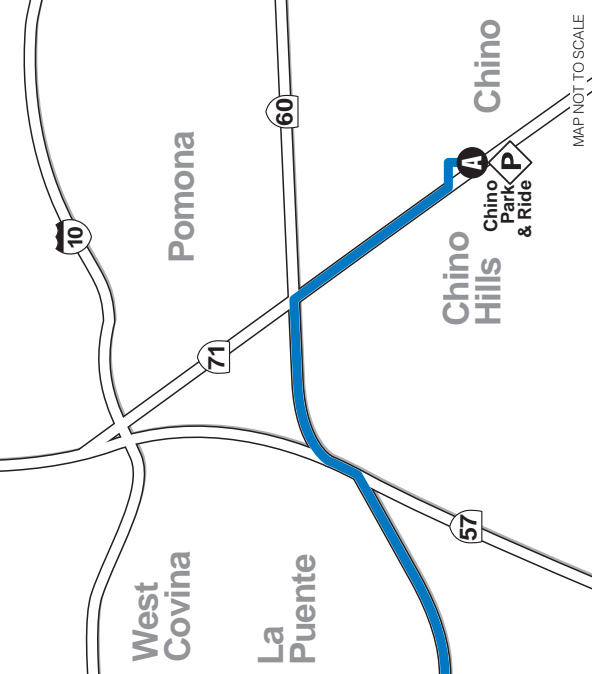

MAP NOT TO SCALE