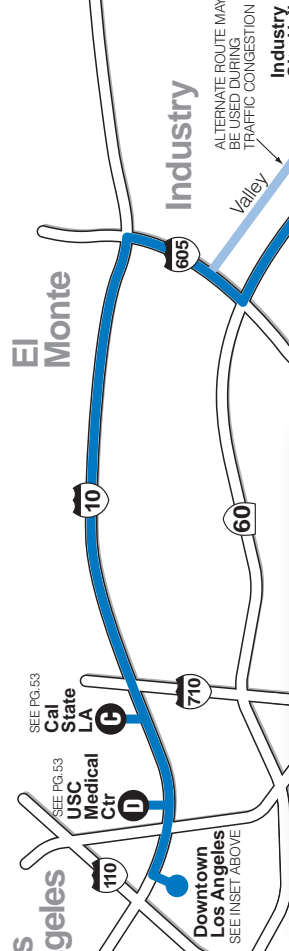

Los Angeles

Line 497

Línea

Chino Park & Ride –
Industry City Hall Park & Ride –
Downtown Los Angeles
Express Service/Servicio Rapido