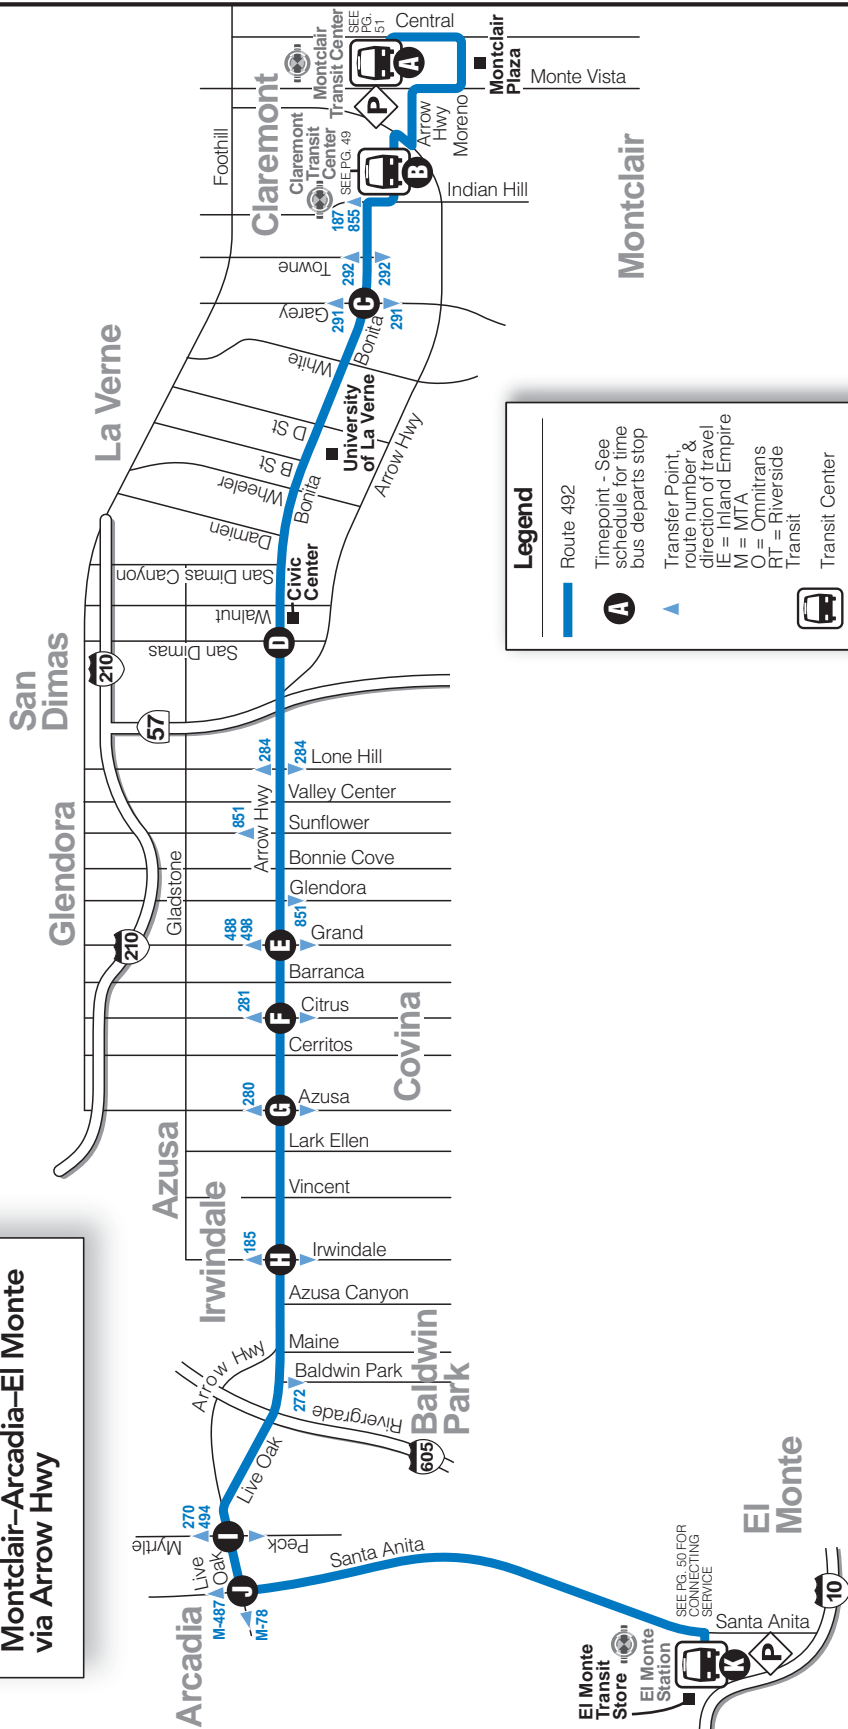

# Line 492

Montclair-Arcadia-El Monte  
via Arrow Hwy

© 4/17 FOOTHILL TRANSIT

**Legend**

- Route 492
- Timepoint - See schedule for time bus departs stop
- Transfer Point: route number & direction of travel  
 IE = Inland Empire  
 M = MTA  
 O = Omnitrans  
 RT = Riverside Transit
- Transit Center
- Park & Ride Lot

## WESTBOUND/EN DIRECCIÓN OESTE

## EASTBOUND/EN DIRECCIÓN ESTE