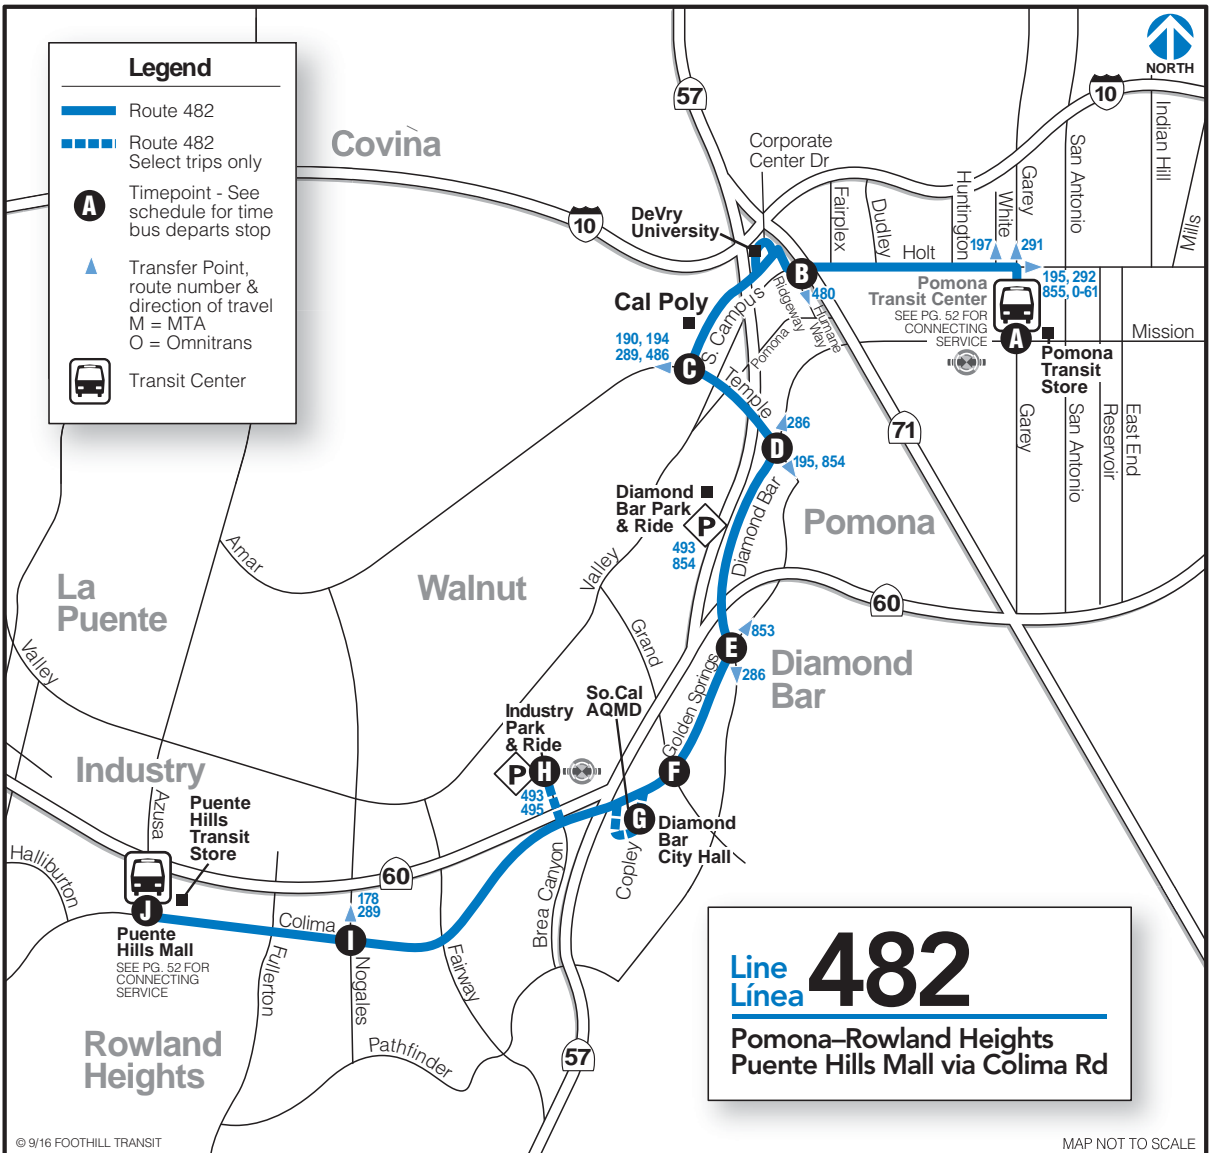

Legend

-  Route 482
-  Route 482 Select trips only
- A** Timepoint - See schedule for time bus departs stop
-  Transfer Point, route number & direction of travel
M = MTA
O = Omnitrans
-  Transit Center

Line 482
Línea 482
 Pomona–Rowland Heights
 Puente Hills Mall via Colima Rd

© 9/16 FOOTHILL TRANSIT

MAP NOT TO SCALE

WESTBOUND/EN DIRECCIÓN OESTE

POMONA TO INDUSTRY POMONA HACIA INDUSTRY

**WEEKDAY
ENTRE SEMANA**