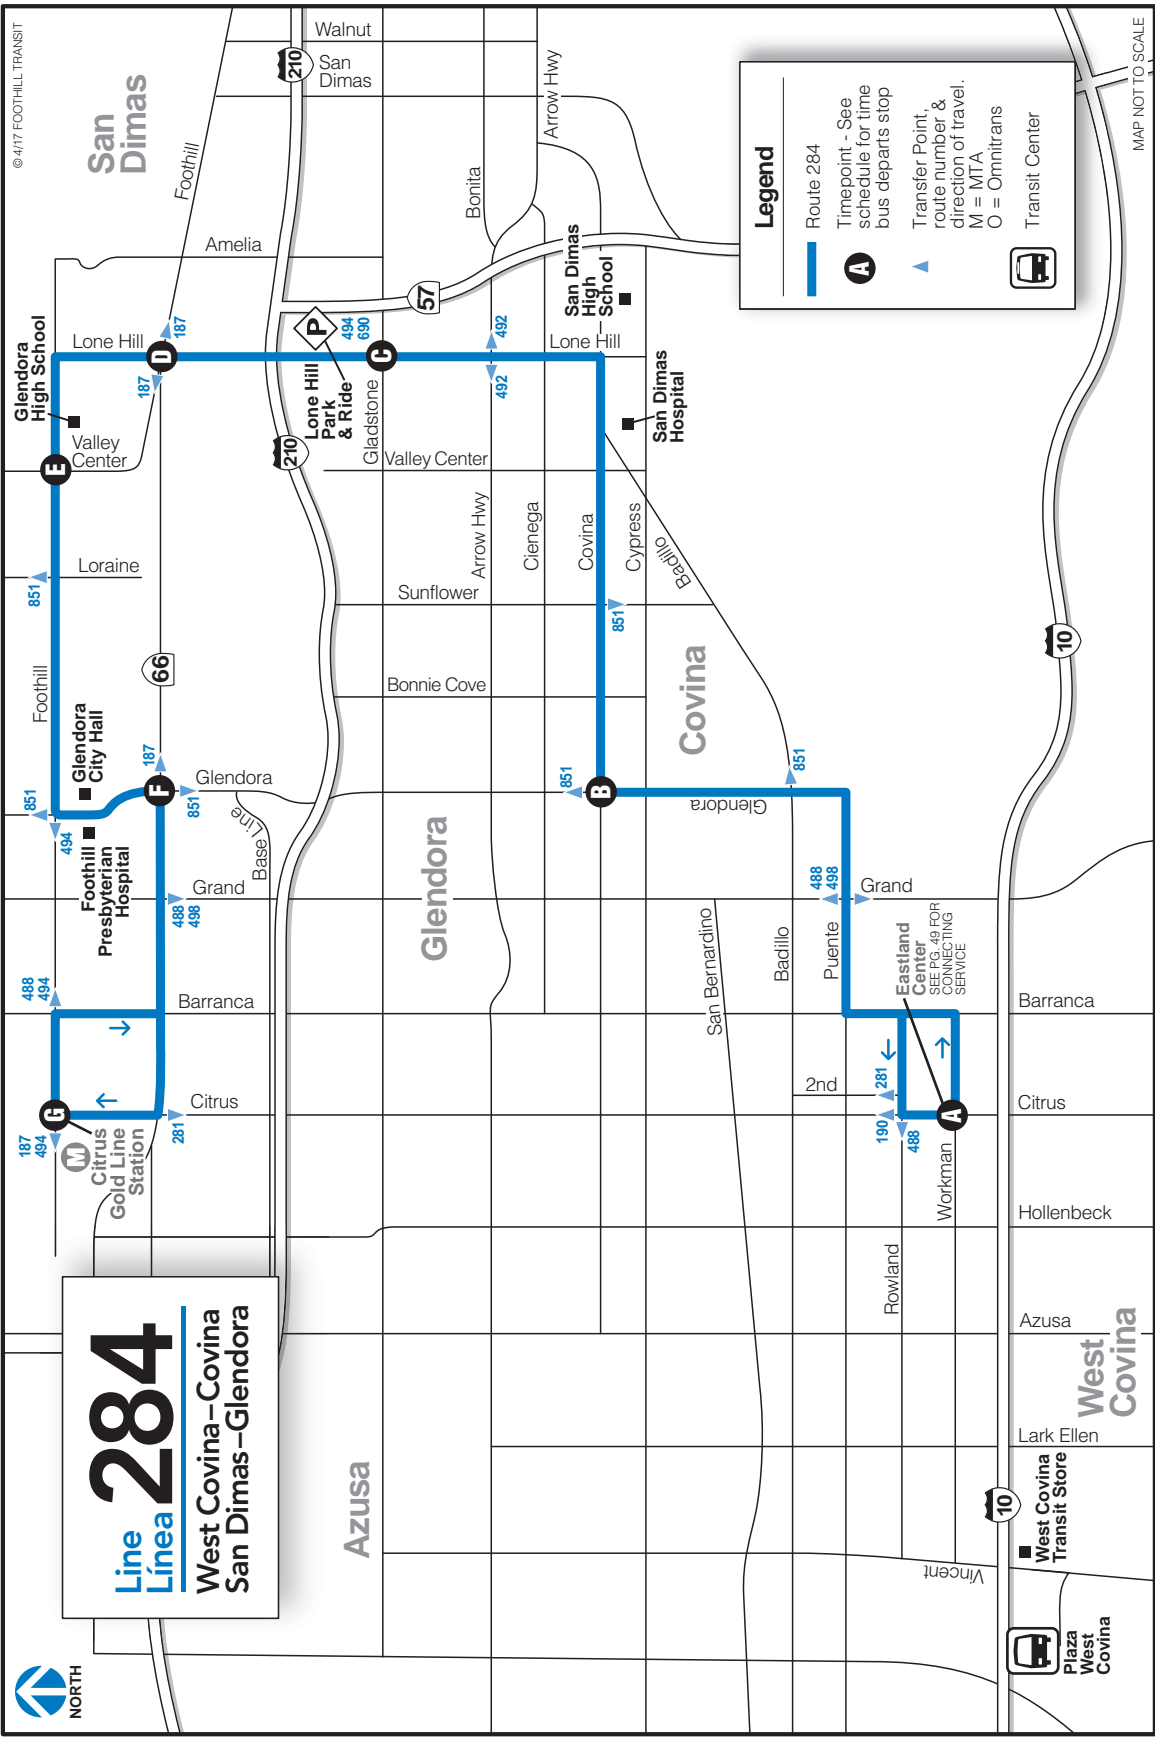

Line 284
 West Covina – Covina
 San Dimas – Glendora

Legend

- Route 284
- Timepoint - See schedule for time bus departs stop
- Transfer Point, route number & direction of travel.
M = MTA
O = Omnitrans
- Transit Center

MAP NOT TO SCALE

WEEKDAY
ENTRE SEMANA

WEEKEND/HOLIDAY
FIN DE SEMANA Y DÍA FESTIVO

NORTHBOUND/EN DIRECCIÓN NORTE

WEST COVINA TO GLENDORA
WEST COVINA HACIA GLENDORA

	Eastland Center	Glendora Ave. & Covina Blvd.	Lone Hill Ave. & Gladstone St.	Route 66 & Lone Hill Ave.	Foothill Blvd. & Valley Center Ave.	Glendora Ave. & Route 66	Citrus Gold Line Citrus Ave. & Foothill Blvd.
	A	B	C	D	E	F	G
	6:00	6:10	6:22	6:25	6:28	6:34	6:44
	7:00	7:10	7:23	7:26	7:29	7:35	7:45
	8:00	8:10	8:23	8:26	8:29	8:35	8:45
	9:00	9:10	9:23	9:26	9:29	9:35	9:45
	10:00	10:10	10:22	10:25	10:28	10:34	10:44
	11:00	11:10	11:22	11:25	11:28	11:34	11:44
	12:00	12:12	12:24	12:27	12:30	12:36	12:46
	1:00	1:11	1:23	1:26	1:29	1:35	1:45
	2:00	2:11	2:24	2:28	2:32	2:38	2:48
	3:00	3:10	3:23	3:27	3:31	3:37	3:47
	3:59	4:09	4:22	4:26	4:30	4:36	4:46
	5:00	5:10	5:22	5:26	5:30	5:36	5:46
	6:00	6:10	6:22	6:26	6:30	6:36	6:46
	7:00	7:10	7:22	7:26	7:30	7:36	7:46
	A	B	C	D	E	F	G
	6:15	6:24	6:35	6:38	6:41	6:46	6:55
	7:45	7:54	8:05	8:08	8:11	8:16	8:25
	9:15	9:25	9:37	9:40	9:43	9:48	9:57
	10:45	10:56	11:08	11:11	11:14	11:19	11:28
	11:30	11:41	11:53	11:56	11:59	12:04	12:13
	12:15	12:26	12:38	12:41	12:44	12:49	12:58
	1:00	1:11	1:23	1:26	1:29	1:34	1:43
	1:45	1:56	2:08	2:11	2:14	2:19	2:28
	2:30	2:41	2:53	2:56	2:59	3:04	3:13
	3:15	3:26	3:38	3:41	3:44	3:49	3:58
	4:00	4:11	4:23	4:26	4:29	4:34	4:43
	5:30	5:41	5:53	5:56	5:59	6:04	6:13