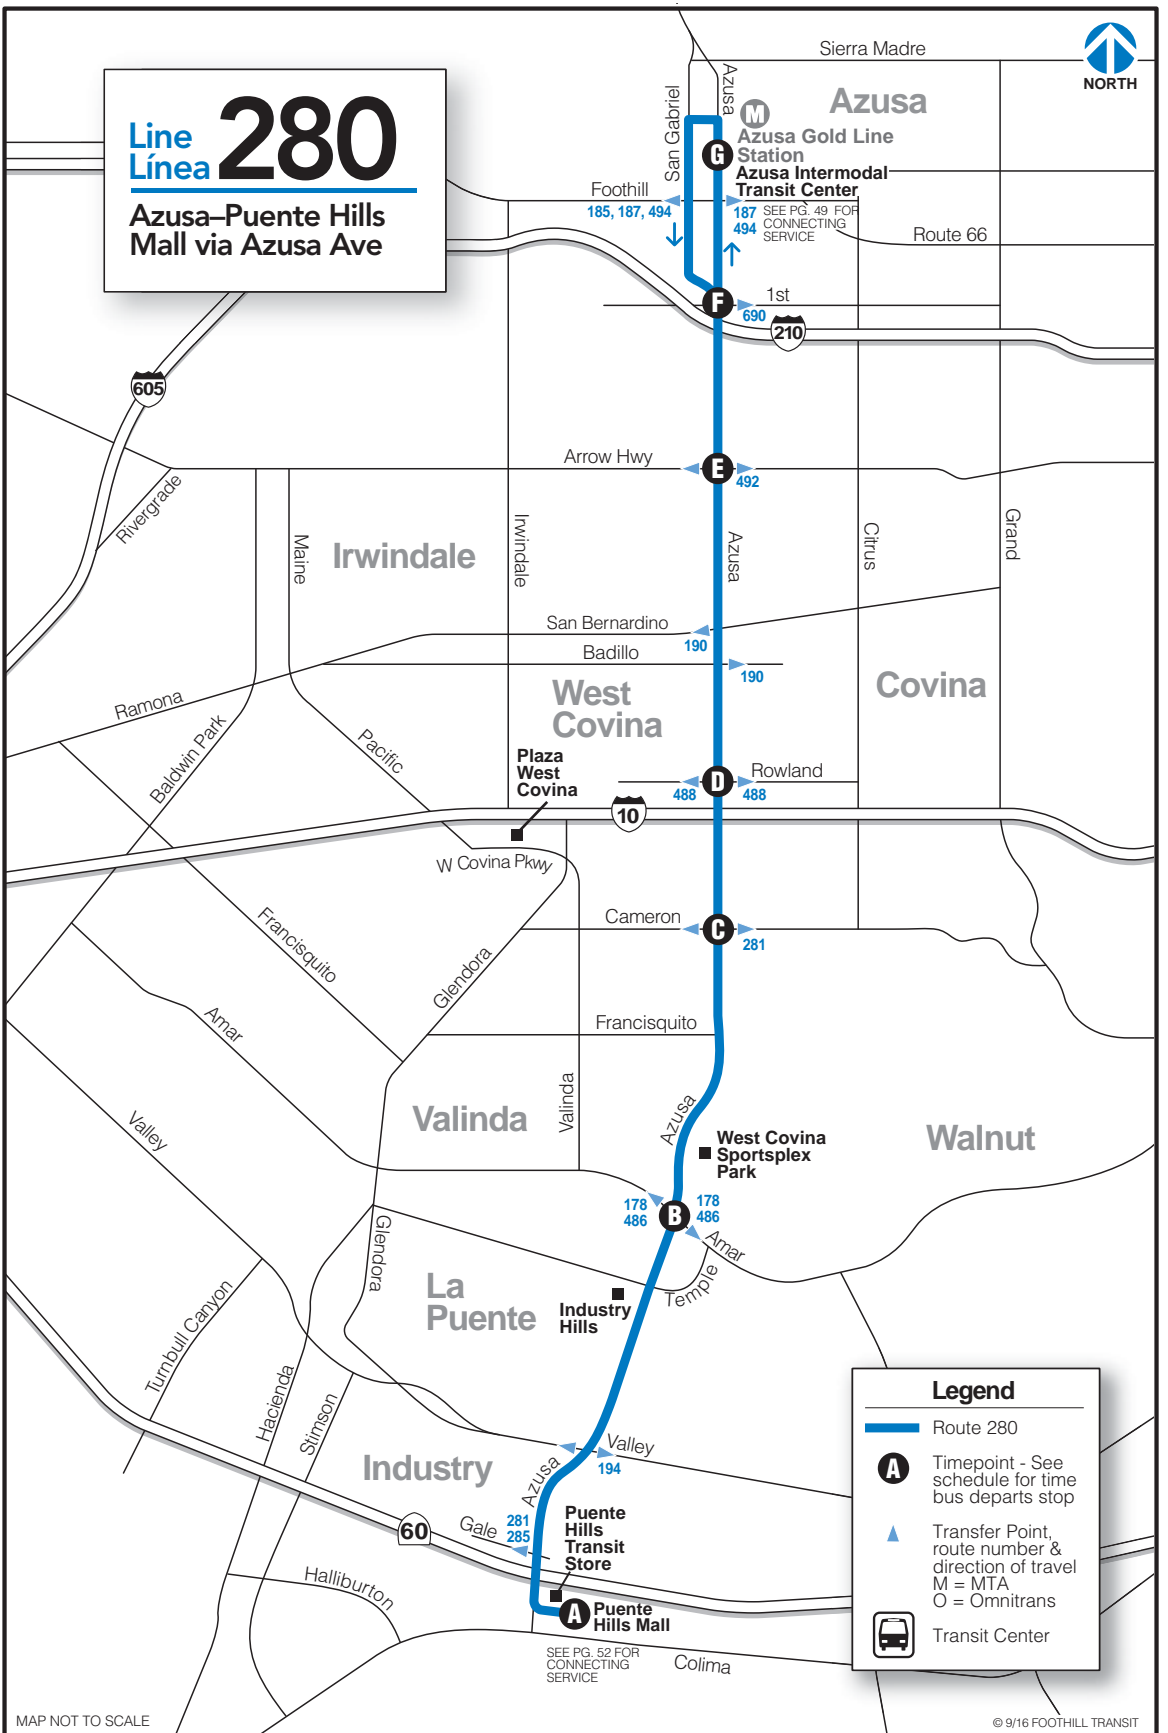

Line 280
Línea 280
 Azusa–Puente Hills Mall via Azusa Ave

Legend

- Route 280
- Timepoint - See schedule for time bus departs stop
- Transfer Point, route number & direction of travel
 M = MTA
 O = Omnitrans
- Transit Center