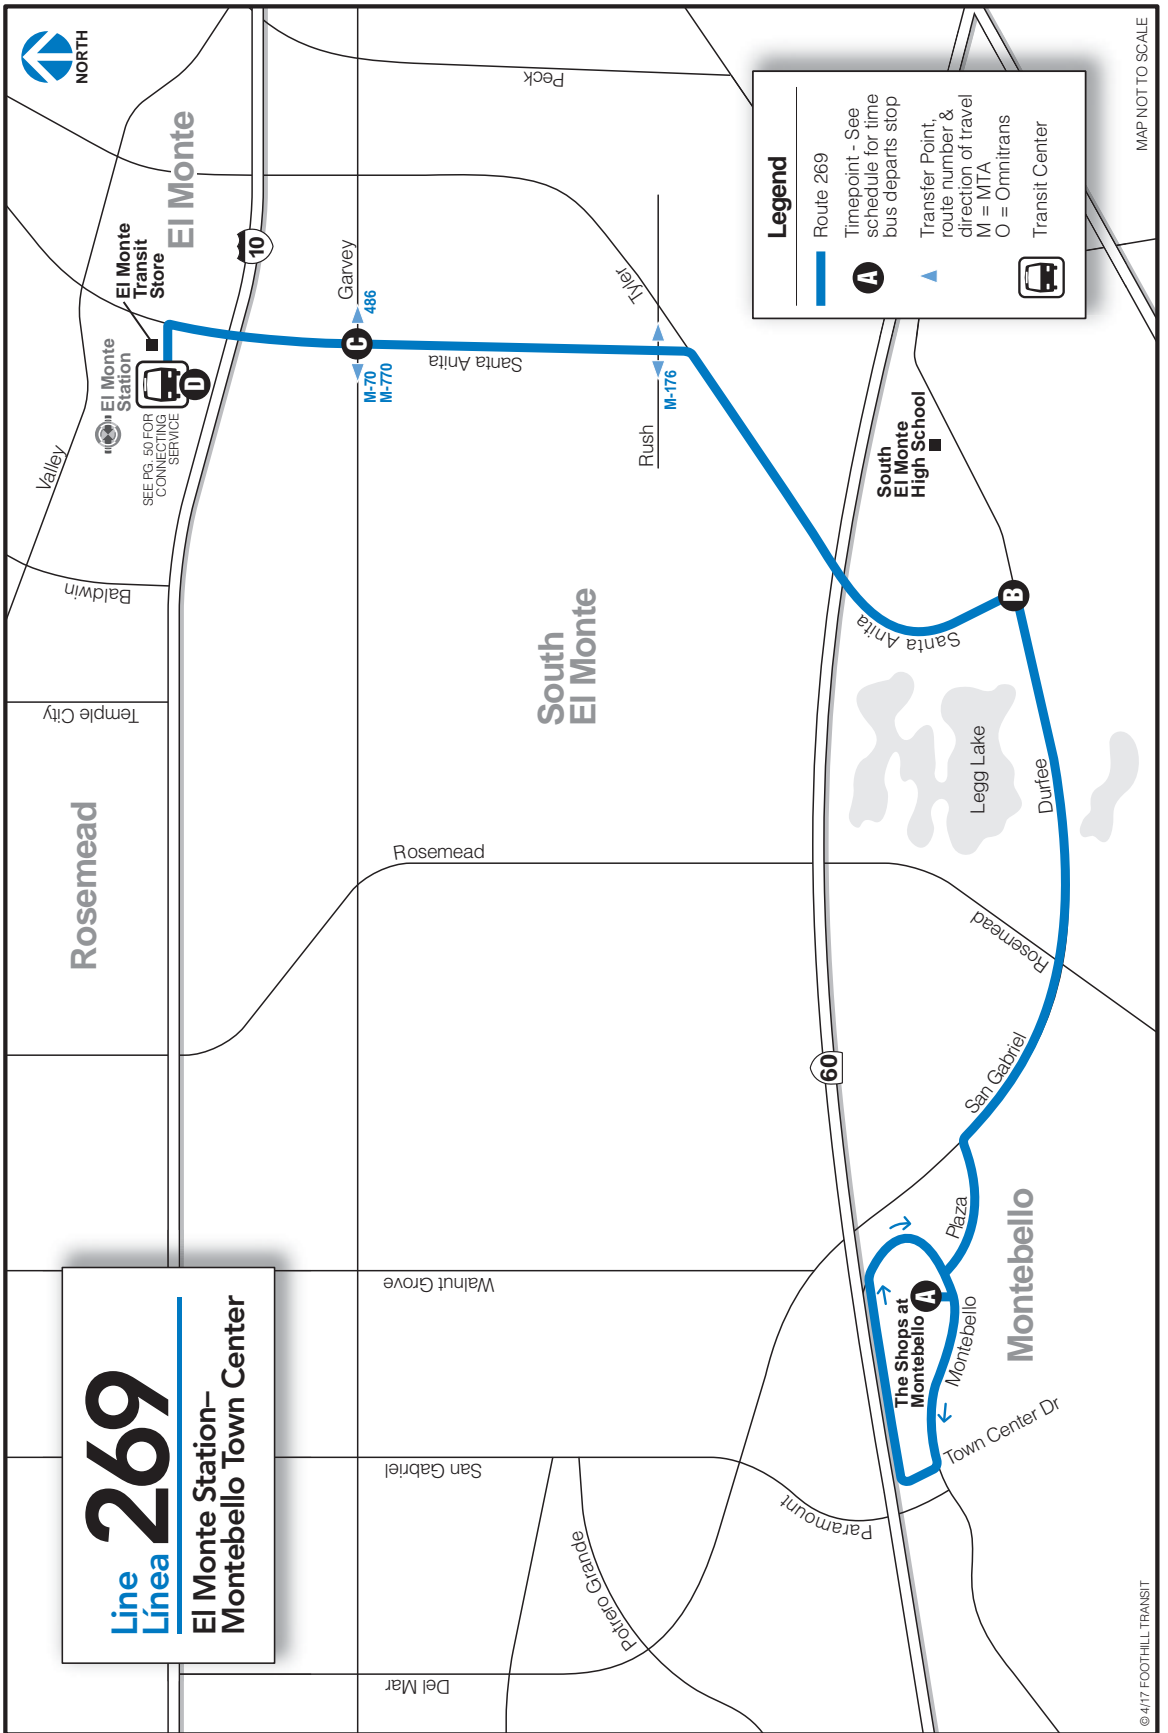

Line 269

El Monte Station—
Montebello Town Center

Legend

- Route 269
- Timepoint - See schedule for time bus departs stop
- Transfer Point: route number & direction of travel
M = MTA
O = Omnitrans
- Transit Center

MAP NOT TO SCALE

© 4/17 FOOTHILL TRANSIT

**WEEKDAY
ENTRE SEMANA**

NORTHBOUND/EN DIRECCIÓN NORTE

**MONTEBELLO TO EL MONTE
MONTEBELLO HACIA EL MONTE**

The Shops at Montebello	Santa Anita Ave. & Durfee Ave.	Santa Anita Ave. & Garvey Ave.	El Monte Station
A	B	C	D
5:55	6:01	6:07	6:18
6:25	6:31	6:37	6:48
6:55	7:01	7:07	7:18
7:25	7:31	7:37	7:48
7:55	8:01	8:07	8:18
8:25	8:31	8:37	8:48
8:55	9:01	9:07	9:18
9:25	9:31	9:37	9:48
9:55	10:01	10:07	10:18
10:55	11:01	11:08	11:19
11:55	12:01	12:08	12:19
12:55	1:01	1:08	1:19
1:25	1:31	1:38	1:49
1:55	2:01	2:08	2:19
2:25	2:31	2:38	2:49
2:55	3:01	3:08	3:19
3:25	3:31	3:38	3:49
3:55	4:01	4:08	4:19
4:25	4:31	4:38	4:49
4:55	5:01	5:08	5:19
5:25	5:31	5:38	5:49
5:55	6:01	6:08	6:19
6:25	6:31	6:38	6:49
6:55	7:01	7:07	7:18
7:25	7:32	7:38	7:49
7:55	8:02	8:08	8:19
8:55	9:02	9:08	9:19
9:55	10:02	10:08	10:19
A	B	C	D
6:30	6:37	6:46	6:52
7:30	7:37	7:46	7:52
8:30	8:37	8:46	8:52
9:30	9:38	9:47	9:53
10:30	10:39	10:48	10:54
11:31	11:39	11:48	11:54
12:30	12:38	12:47	12:53
1:31	1:39	1:48	1:54
2:30	2:39	2:48	2:54
3:30	3:39	3:48	3:54
4:30	4:37	4:46	4:52
5:30	5:37	5:46	5:52
6:30	6:38	6:47	6:53
7:30	7:37	7:46	7:52