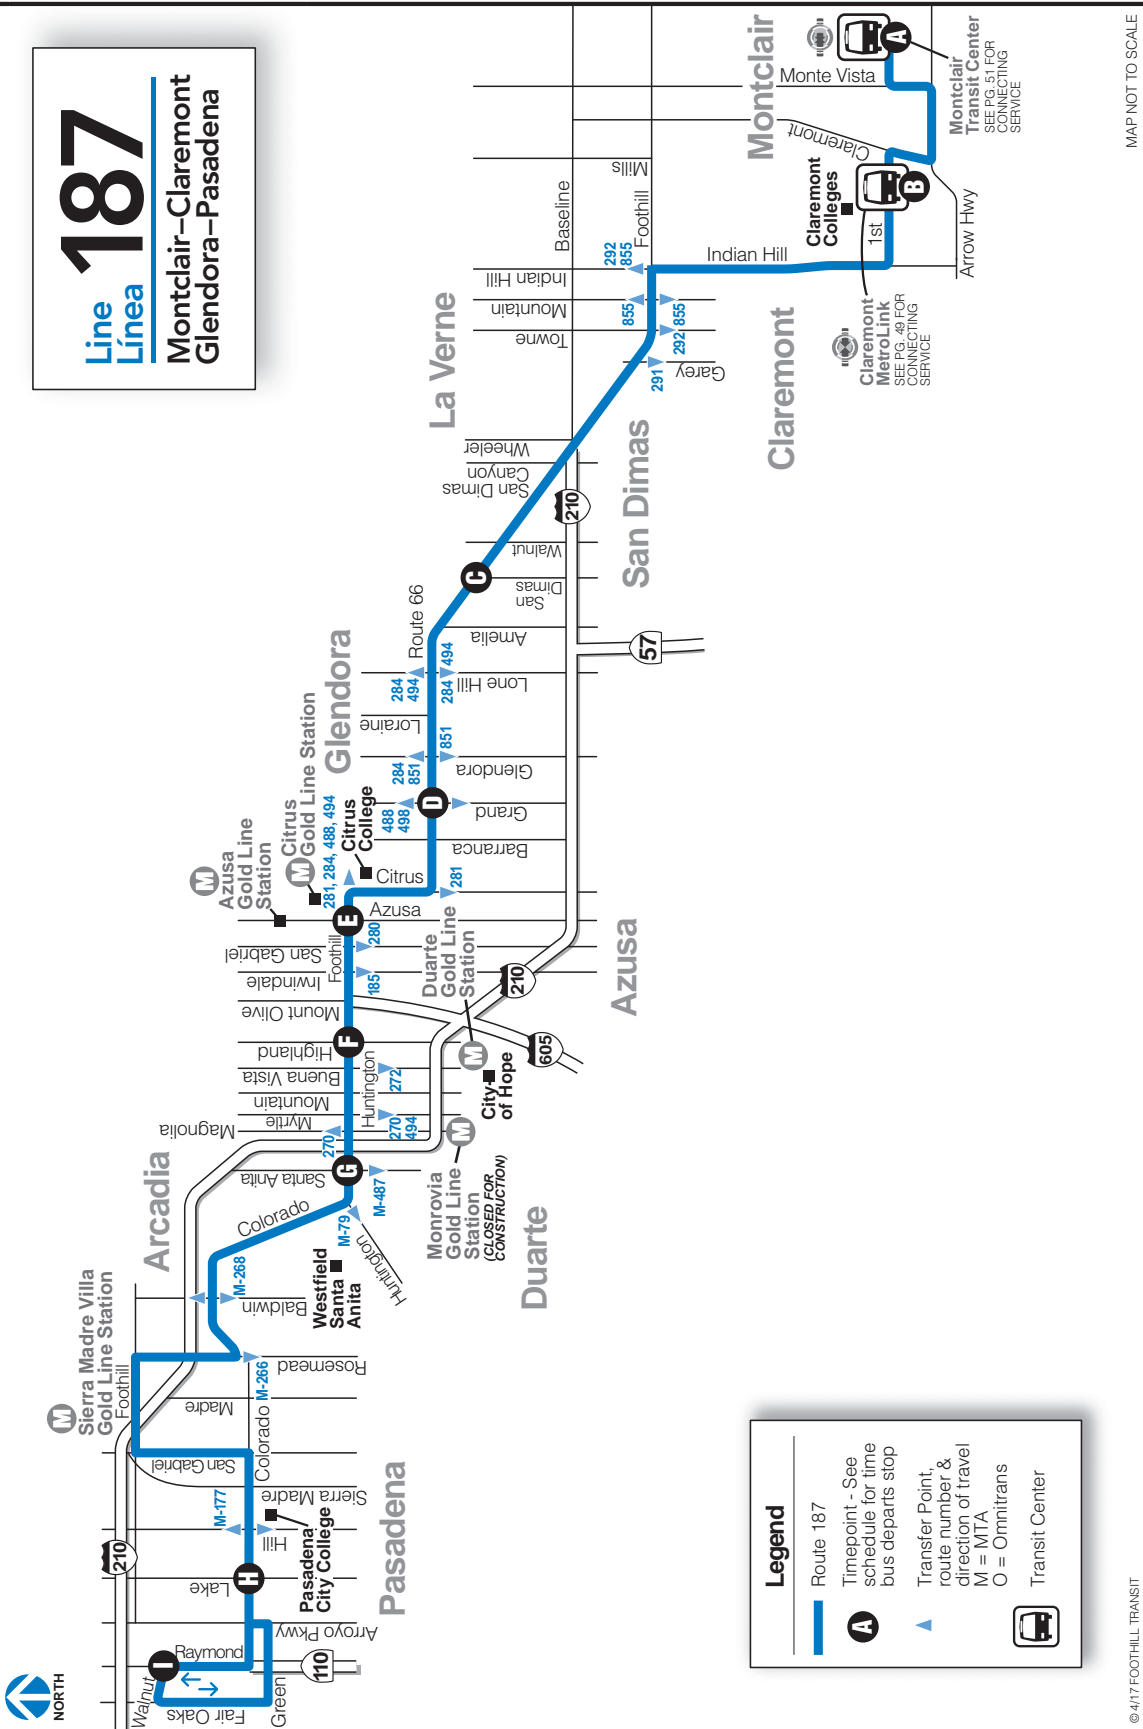

Line 187

Línea

Montclair–Claremont
Glendora–Pasadena

Legend

- Route 187
- Timepoint - See schedule for time bus departs stop
- Transfer Point, route number & direction of travel
- M = MTA
- O = Omnitrans
- Transit Center

Continued

To better respond to increasing traffic, we are making changes to Line 187.

- Line 187 will no longer pick up customers inside the Sierra Madre Gold Line Station.
Line 187 will now pick up customers just outside of the station on Foothill Blvd.
- We have also streamlined the schedule to enhance the speed and reliability of Line 187.
All bus stops will still continue to be served except for the bus stop inside the Sierra Madre Gold Line Station.

**WEEKDAY
ENTRE SEMANA**

WESTBOUND/EN DIRECCIÓN OESTE

CONTINUED MONTCLAIR TO PASADENA MONTCLAIR HACIA PASADENA

Montclair Transit Center	Claremont Transit Center	Foothill Blvd. & San Dimas Ave.	Grand Ave. & Route 66	Foothill Blvd. & Azusa Ave.	Huntington Dr. & Highland Ave.	Huntington Dr. & Santa Anita Ave.	Colorado Blvd. & Lake Ave.	Raymond Ave. & Walnut St.
A	B	C	D	E	F	G	H	I
5:44	5:50	6:17	6:30	6:42	6:56	7:17	7:43	7:54
6:03	6:09	6:36	6:49	7:01	7:12	7:33	7:59	8:10
6:22	6:28	6:55	7:07	7:18	7:29	7:50	8:15	8:26
6:41	6:47	7:12	7:24	7:35	7:46	8:06	8:30	8:41
7:00	7:06	7:30	7:42	7:53	8:04	8:22	8:46	8:57
7:20	7:26	7:50	8:02	8:12	8:23	8:41	9:05	9:16
7:40	7:46	8:09	8:20	8:30	8:41	8:59	9:23	9:34
8:00	8:06	8:28	8:39	8:49	9:00	9:18	9:42	9:53
8:30	8:36	8:58	9:09	9:19	9:30	9:48	10:12	10:23
9:00	9:06	9:28	9:39	9:49	10:00	10:18	10:42	10:53
9:30	9:36	9:58	10:09	10:19	10:30	10:48	11:12	11:23
10:00	10:06	10:28	10:39	10:49	11:00	11:18	11:42	11:53
10:30	10:36	10:58	11:09	11:19	11:30	11:48	12:12	12:23