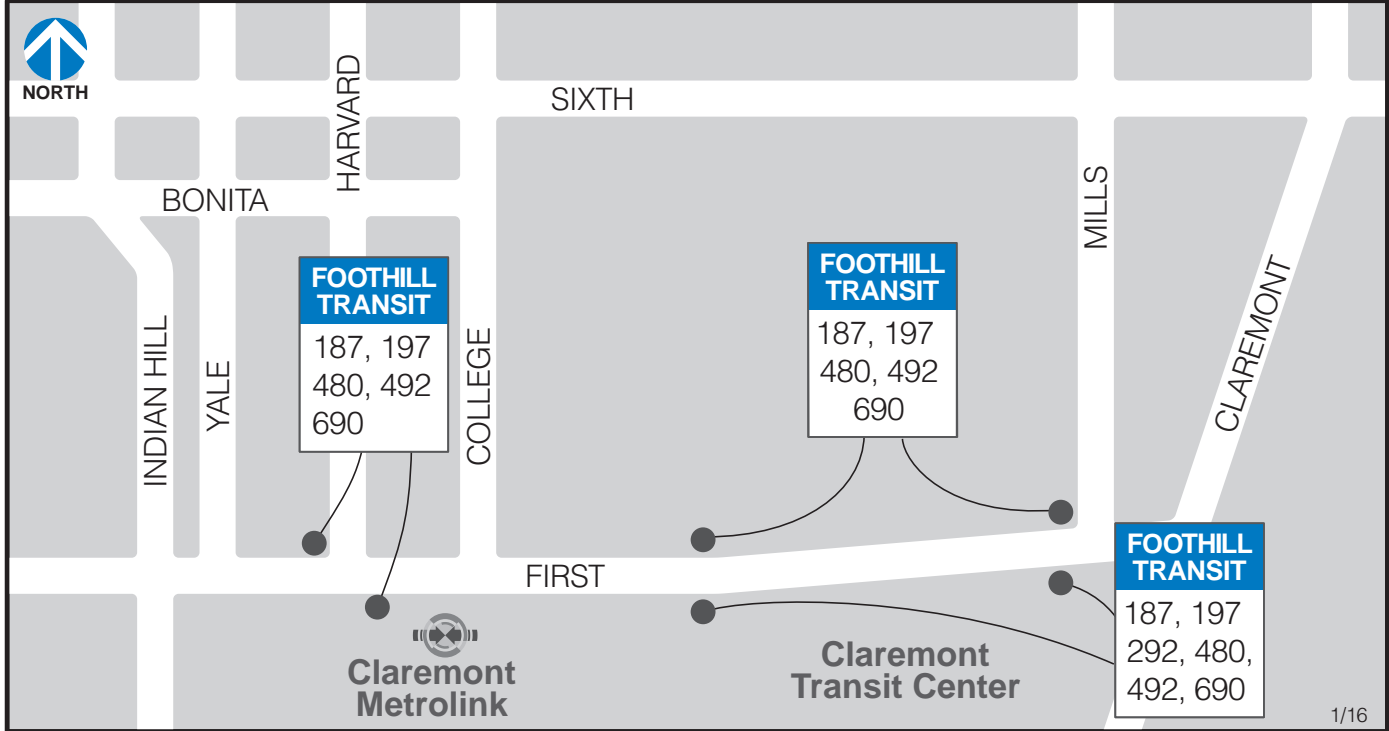

BOARDING LOCATIONS

Claremont Transit Center