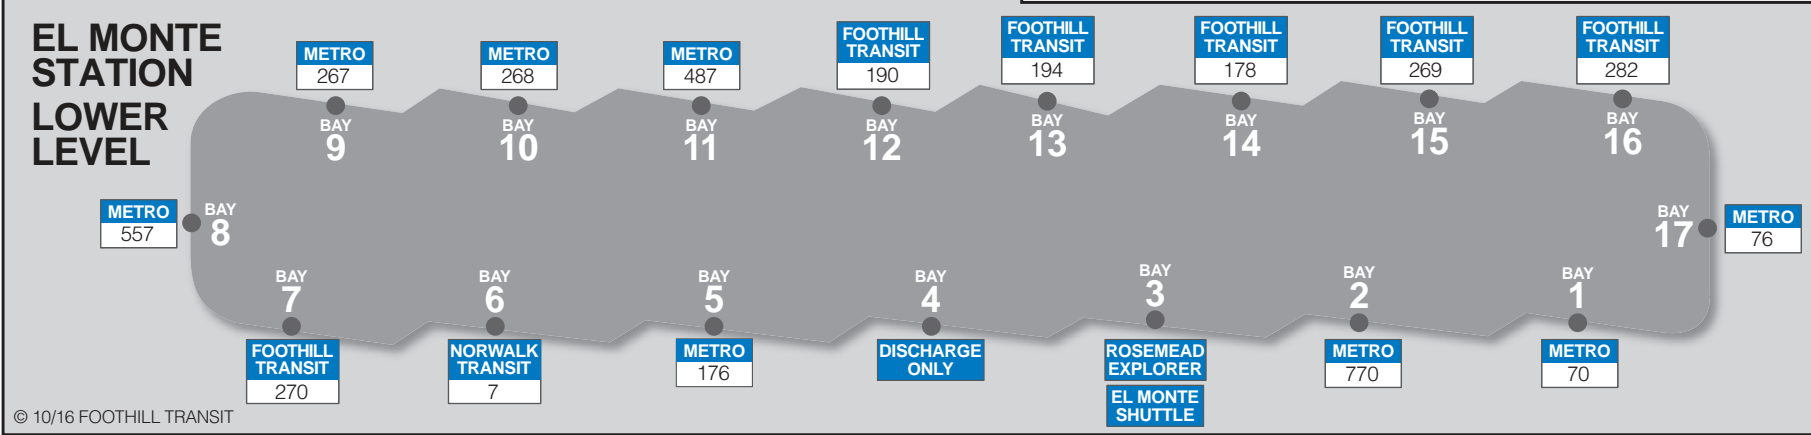

# Claremont Transit Center

# BOARDING LOCATIONS

## El Monte Station

**BOARDING LOCATIONS**

**Indian Hill Blvd. and Holt Ave.**