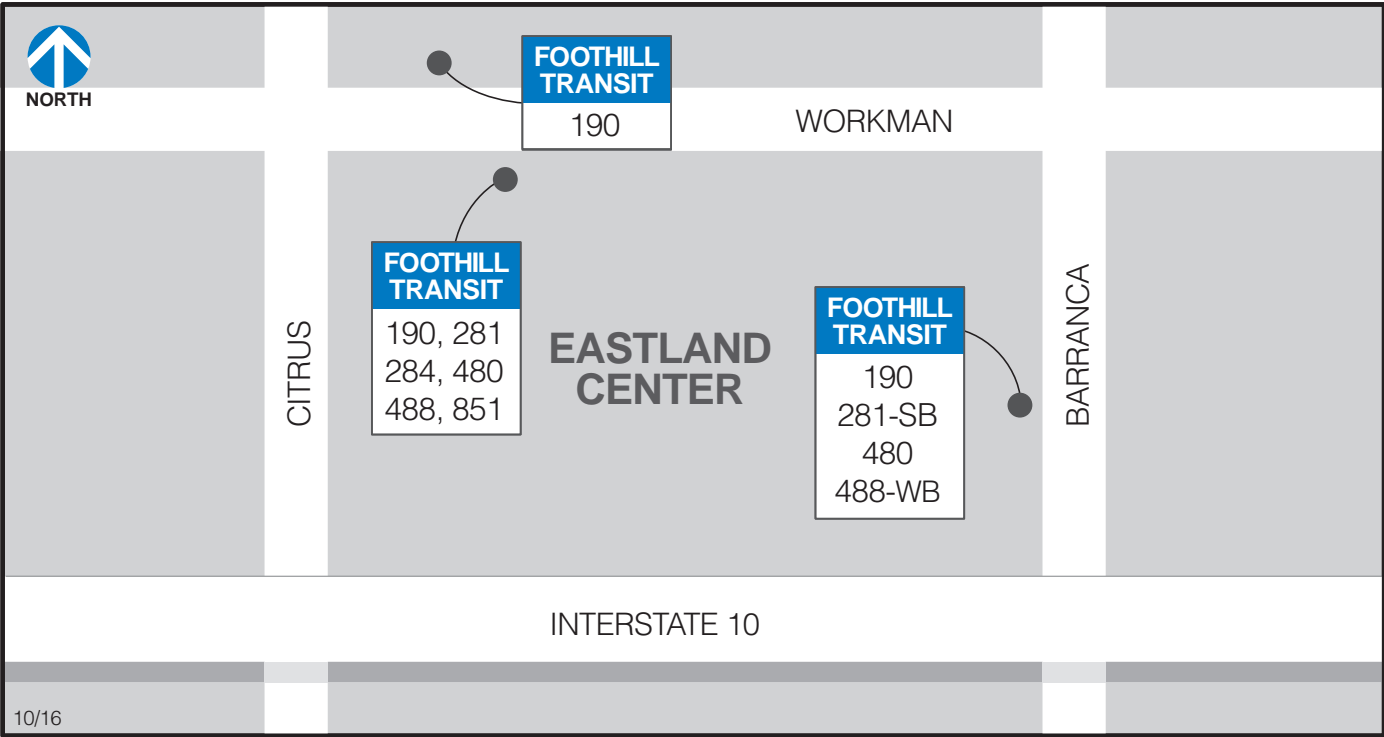

BOARDING LOCATIONS

Eastland Center