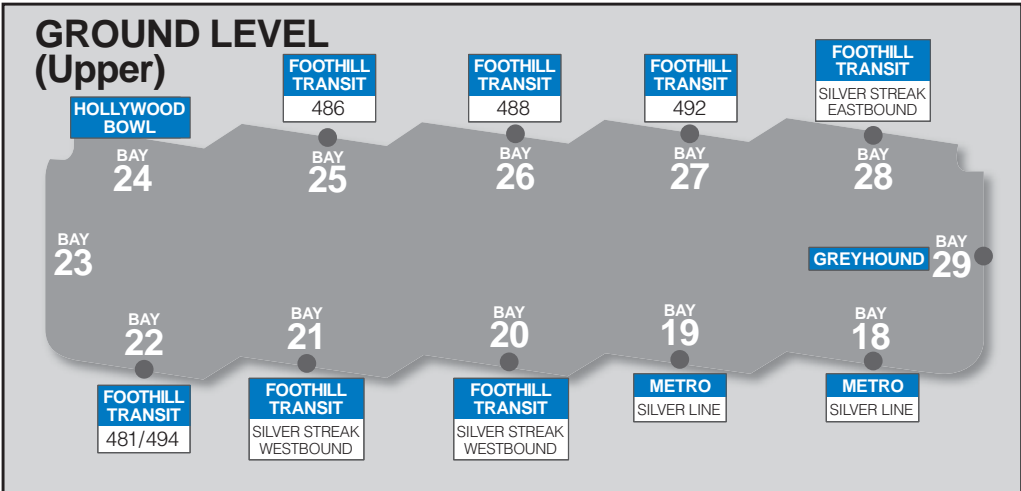

BOARDING LOCATIONS

El Monte Station