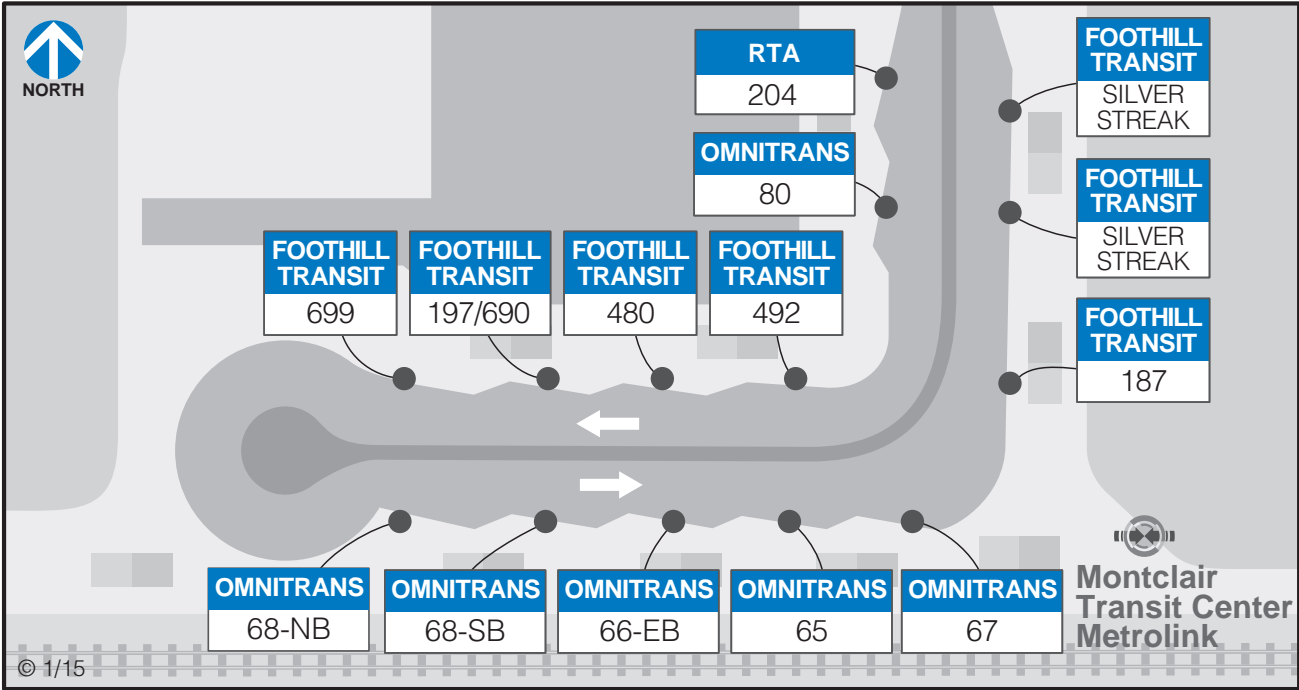

# BOARDING LOCATIONS

## El Monte Station

**BOARDING LOCATIONS**

**Indian Hill Blvd. and Holt Ave.**

## Montclair Transit Center